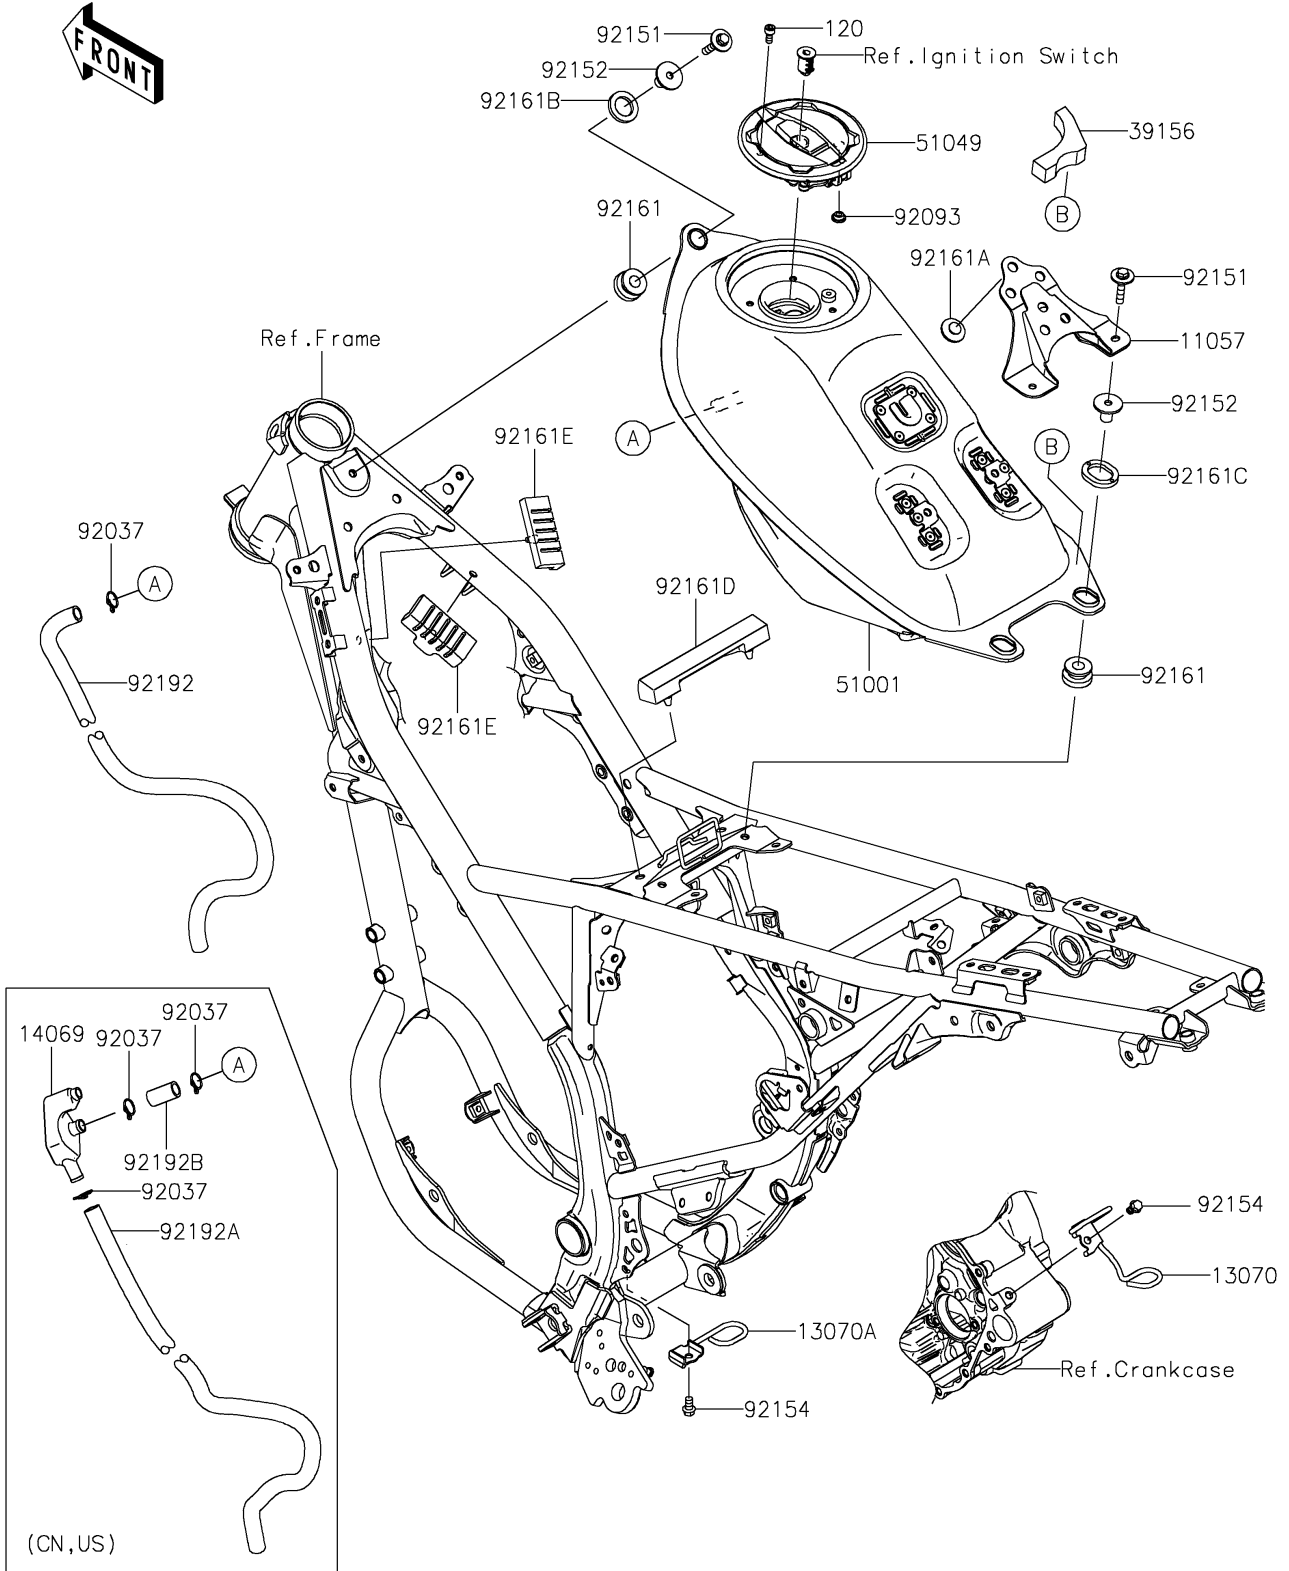

2020 KLX® 230 ABS PARTS DIAGRAM

Fuel Tank

F2410

2020 KLX® 230 ABS PARTS LIST

Fuel Tank

ITEM NAME	PART NUMBER	QUANTITY
BRACKET (Ref # 11057)	11057-3910	1
BOLT-SOCKET,5X12 (Ref # 120)	120CA0512	4
GUIDE (Ref # 13070)	13070-0909	1
GUIDE (Ref # 13070A)	13070-0912	1
BREATHER,FUEL TANK (Ref # 14069)	14069-0033	1
PAD (Ref # 39156)	39156-2463	1
TANK-COMP-FUEL,F.S.BLACK (Ref # 51001)	51001-0876-25Q	1
CAP-TANK (Ref # 51049)	51049-0735	1
CLAMP,12.5MM (Ref # 92037)	92037-1271	1
CLAMP,12.5MM (Ref # 92037)	92037-1271	3
SEAL,FUEL TANK CAP (Ref # 92093)	92093-1030	1
BOLT,FLANGED,6X30 (Ref # 92151)	92151-1105	3
COLLAR,6.8X10X16 (Ref # 92152)	92152-2666	3
BOLT,FLANGED,6X10 (Ref # 92154)	92154-0459	2
DAMPER,FUEL TANK (Ref # 92161)	92161-1392	3
DAMPER,8X22X10 (Ref # 92161A)	92161-1685	3
DAMPER (Ref # 92161B)	92161-2216	1
DAMPER (Ref # 92161C)	92161-2217	2
DAMPER (Ref # 92161D)	92161-2231	1
DAMPER (Ref # 92161E)	92161-2286	2
TUBE,DRAIN (Ref # 92192)	92192-1949	1
TUBE,10X14X870 (Ref # 92192A)	92192-1964	1
TUBE,10X14X26 (Ref # 92192B)	92192-1965	1