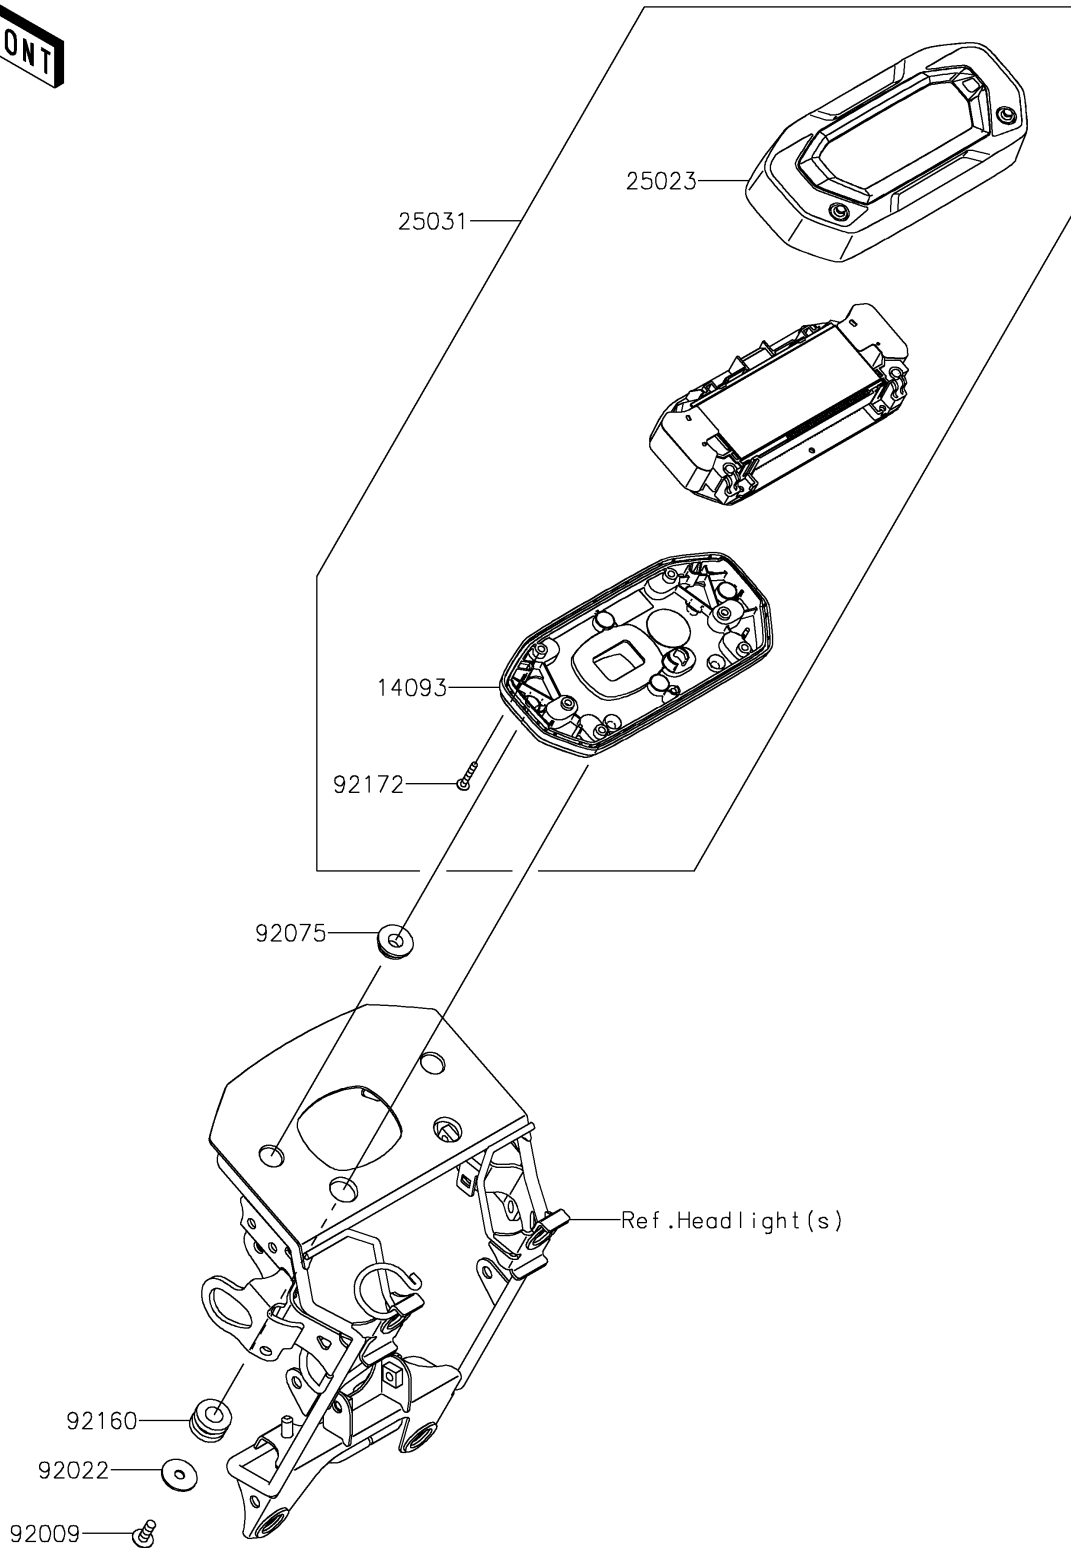

2020 KLX® 230 ABS PARTS DIAGRAM

Meter(s)

F2530

2020 KLX® 230 ABS PARTS LIST

Meter(s)

ITEM NAME	PART NUMBER	QUANTITY
COVER,METER (Ref # 14093)	14093-0941	1
COVER-METER CASE (Ref # 25023)	25023-0139	1
METER-ASSY,LCD (Ref # 25031)	25031-0852	1
SCREW,TAPPING,5X14 (Ref # 92009)	92009-1197	2
WASHER,5.5X20X1.2 (Ref # 92022)	92022-1405	2
DAMPER,RADIATOR GUARD (Ref # 92075)	92075-1469	2
DAMPER,10X20X12 (Ref # 92160)	92160-1167	2
SCREW,TAPPING,3X20 (Ref # 92172)	92172-1224	6