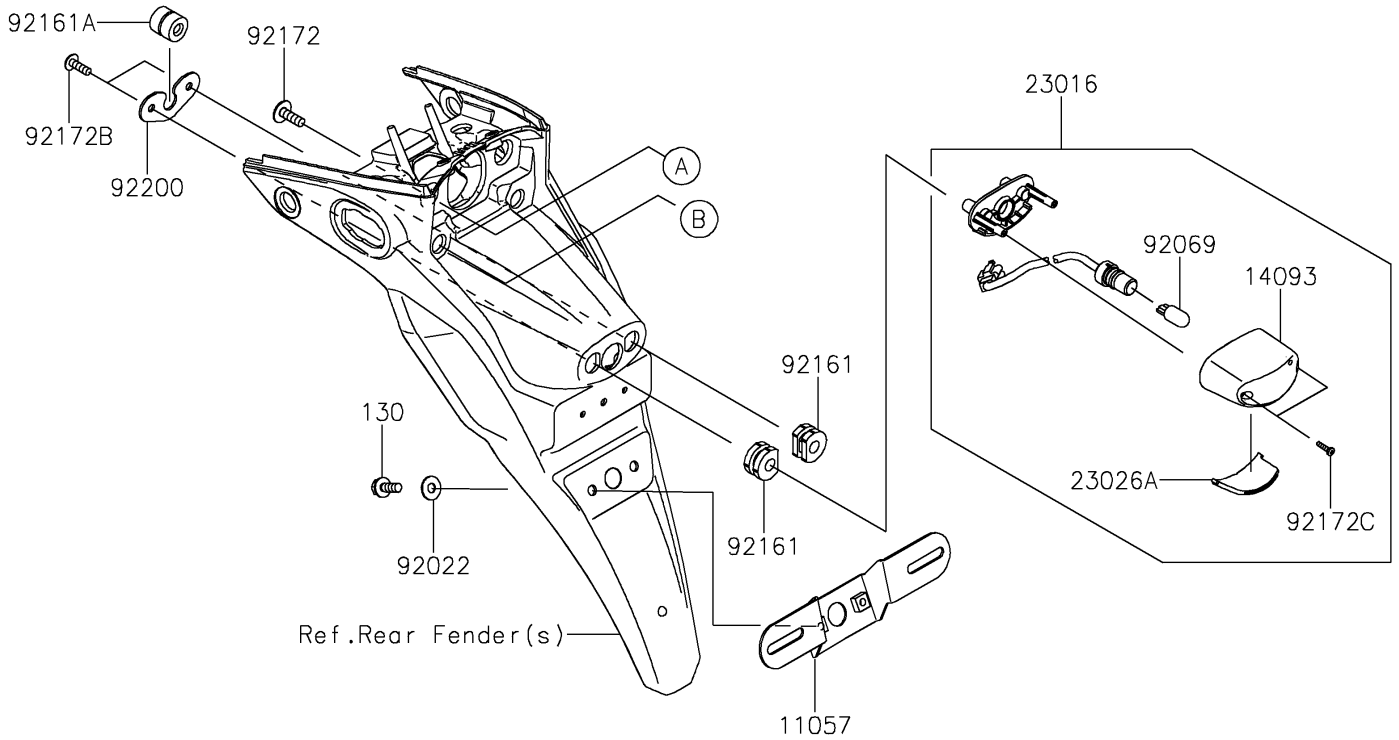

2020 KLX® 230 ABS PARTS DIAGRAM

Taillight(s)

F2720

2020 KLX® 230 ABS PARTS LIST

Taillight(s)

ITEM NAME	PART NUMBER	QUANTITY
BRACKET,LICENSE PLATE (Ref # 11057)	11057-1046	1
GASKET,TAIL LAMP LENS (Ref # 11061)	11061-0393	1
BOLT-FLANGED,6X16 (Ref # 130)	130BA0616	2
COVER,LICENSE LAMP (Ref # 14093)	14093-0525	1
LAMP-ASSY,LICENCE (Ref # 23016)	23016-0604	1
LAMP-TAIL (Ref # 23025)	23025-0355	1
LENS,TAIL LAMP (Ref # 23026)	23026-0024	1
LENS,LICENSE LAMP (Ref # 23026A)	23026-0025	1
WASHER,6.5X16X1.0 (Ref # 92022)	92022-1093	2
BULB,12V 5W (Ref # 92069)	92069-1016	1
BULB,12V 21/5W (Ref # 92069A)	92069-1084	1
GROMMET (Ref # 92071)	92071-024	2
COLLAR,6.8X10X13 (Ref # 92152)	92152-0580	2
DAMPER (Ref # 92161)	92161-0776	2
DAMPER,6X18X18.2 (Ref # 92161A)	92161-1809	1
DAMPER,10X24X12 (Ref # 92161B)	92161-2112	2
SCREW,6X18 (Ref # 92172)	92172-0192	2
SCREW,4.2X19 (Ref # 92172A)	92172-0411	2
SCREW,TAPPING,5X16 (Ref # 92172B)	92172-0427	2
SCREW,4X12 (Ref # 92172C)	92172-0904	2
WASHER (Ref # 92200)	92200-1773	1