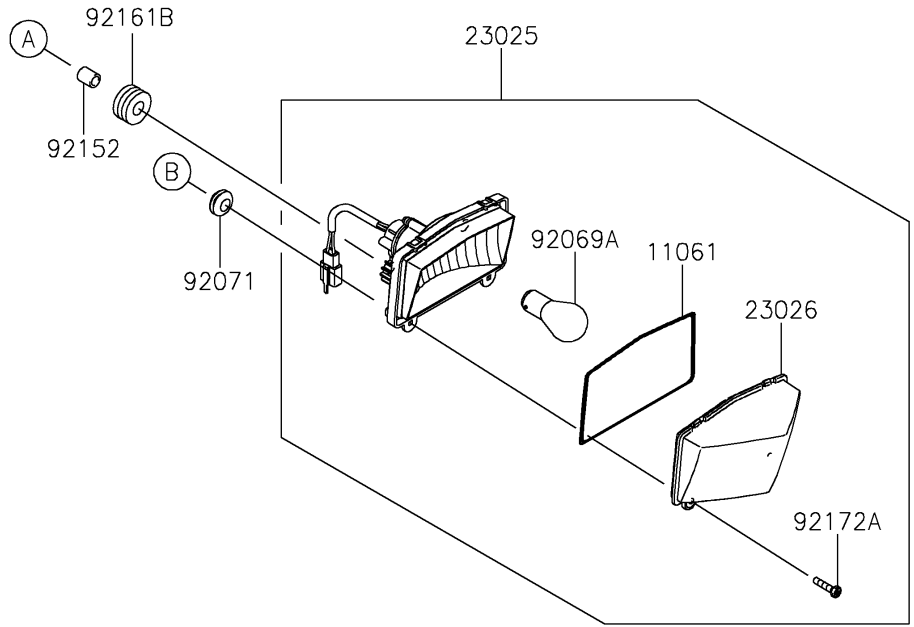

2020 KLX® 230 ABS PARTS DIAGRAM

Taillight(s)

F2720

2020 KLX® 230 ABS PARTS LIST

Taillight(s)

ITEM NAME	PART NUMBER	QUANTITY
BRACKET,LICENSE PLATE (Ref # 11057)	11057-1046	1
GASKET,TAIL LAMP LENS (Ref # 11061)	11061-0393	1
BOLT-FLANGED,6X16 (Ref # 130)	130BA0616	2
COVER,LICENSE LAMP (Ref # 14093)	14093-0525	1
LAMP-ASSY,LICENCE (Ref # 23016)	23016-0604	1
LAMP-TAIL (Ref # 23025)	23025-0355	1
LENS,TAIL LAMP (Ref # 23026)	23026-0024	1
LENS,LICENSE LAMP (Ref # 23026A)	23026-0025	1
WASHER,6.5X16X1.0 (Ref # 92022)	92022-1093	2
BULB,12V 5W (Ref # 92069)	92069-1016	1
BULB,12V 21/5W (Ref # 92069A)	92069-1084	1
GROMMET (Ref # 92071)	92071-024	2
COLLAR,6.8X10X13 (Ref # 92152)	92152-0580	2
DAMPER (Ref # 92161)	92161-0776	2
DAMPER,6X18X18.2 (Ref # 92161A)	92161-1809	1
DAMPER,10X24X12 (Ref # 92161B)	92161-2112	2
SCREW,6X18 (Ref # 92172)	92172-0192	2
SCREW,4.2X19 (Ref # 92172A)	92172-0411	2
SCREW,TAPPING,5X16 (Ref # 92172B)	92172-0427	2
SCREW,4X12 (Ref # 92172C)	92172-0904	2
WASHER (Ref # 92200)	92200-1773	1