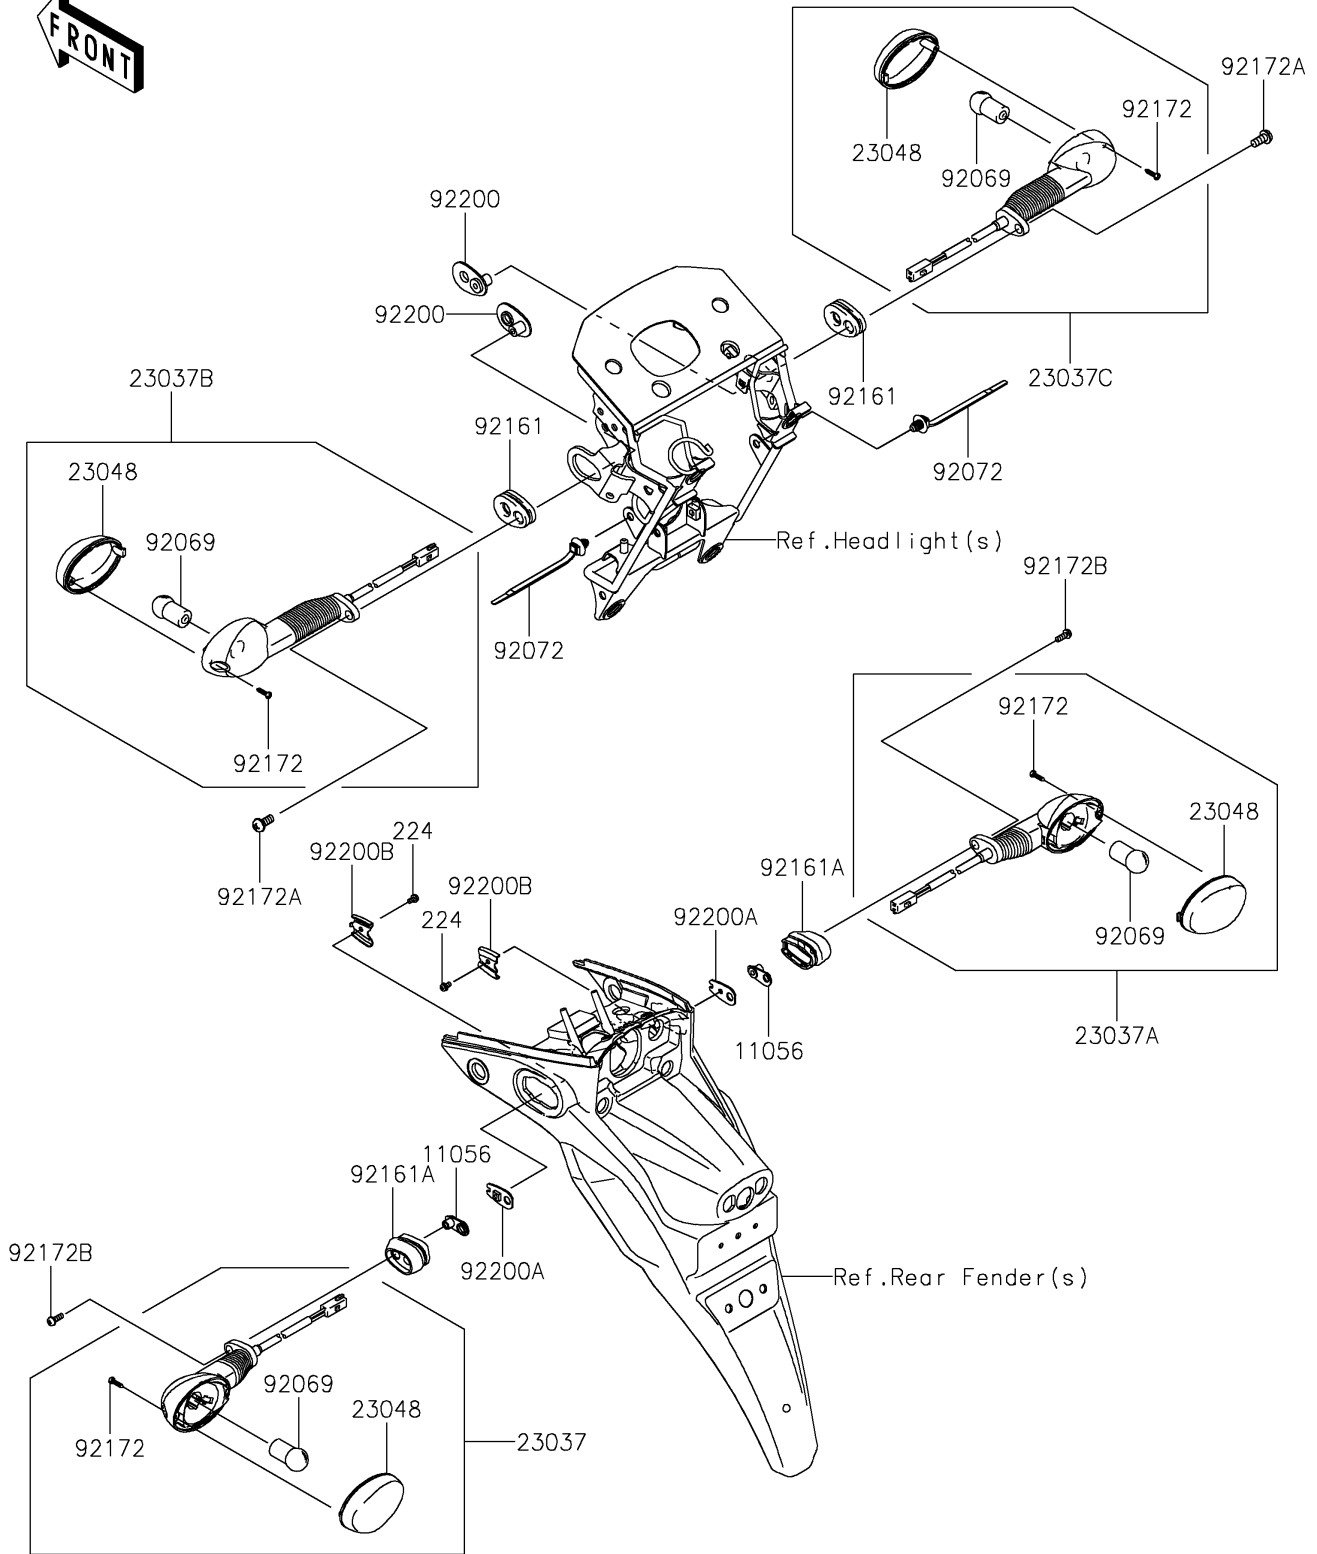

2020 KLX® 230 ABS PARTS DIAGRAM

Turn Signals

F2730

2020 KLX® 230 ABS PARTS LIST

Turn Signals

ITEM NAME	PART NUMBER	QUANTITY
BRACKET,6MM (Ref # 11056)	11056-4156	2
SCREW-PAN-WP-CROS,4X8 (Ref # 224)	224AB0408	2
LAMP-ASSY-SIGNAL,RR,LH (Ref # 23037)	23037-0380	1
LAMP-ASSY-SIGNAL,RR,RH (Ref # 23037A)	23037-0381	1
LAMP-ASSY-SIGNAL,FR,LH (Ref # 23037B)	23037-0382	1
LAMP-ASSY-SIGNAL,FR,RH (Ref # 23037C)	23037-0383	1
LENS-SIGNAL LAMP (Ref # 23048)	23048-0034	4
BULB,12V 10W (Ref # 92069)	92069-0106	4
BAND,OS170-FT7(BLACK) (Ref # 92072)	92072-1414	2
DAMPER,MOUNT,FR (Ref # 92161)	92161-2113	2
DAMPER (Ref # 92161A)	92161-2287	2
SCREW,TAPPING,2.9X13 (Ref # 92172)	92172-0343	4
SCREW,6X14 (Ref # 92172A)	92172-0497	2
SCREW-PAN-WP-CROS,6X14 (Ref # 92172B)	92172-1256	2
WASHER (Ref # 92200)	92200-0874	2
WASHER,W/NUT,M4 (Ref # 92200A)	92200-1978	2
WASHER (Ref # 92200B)	92200-1979	2