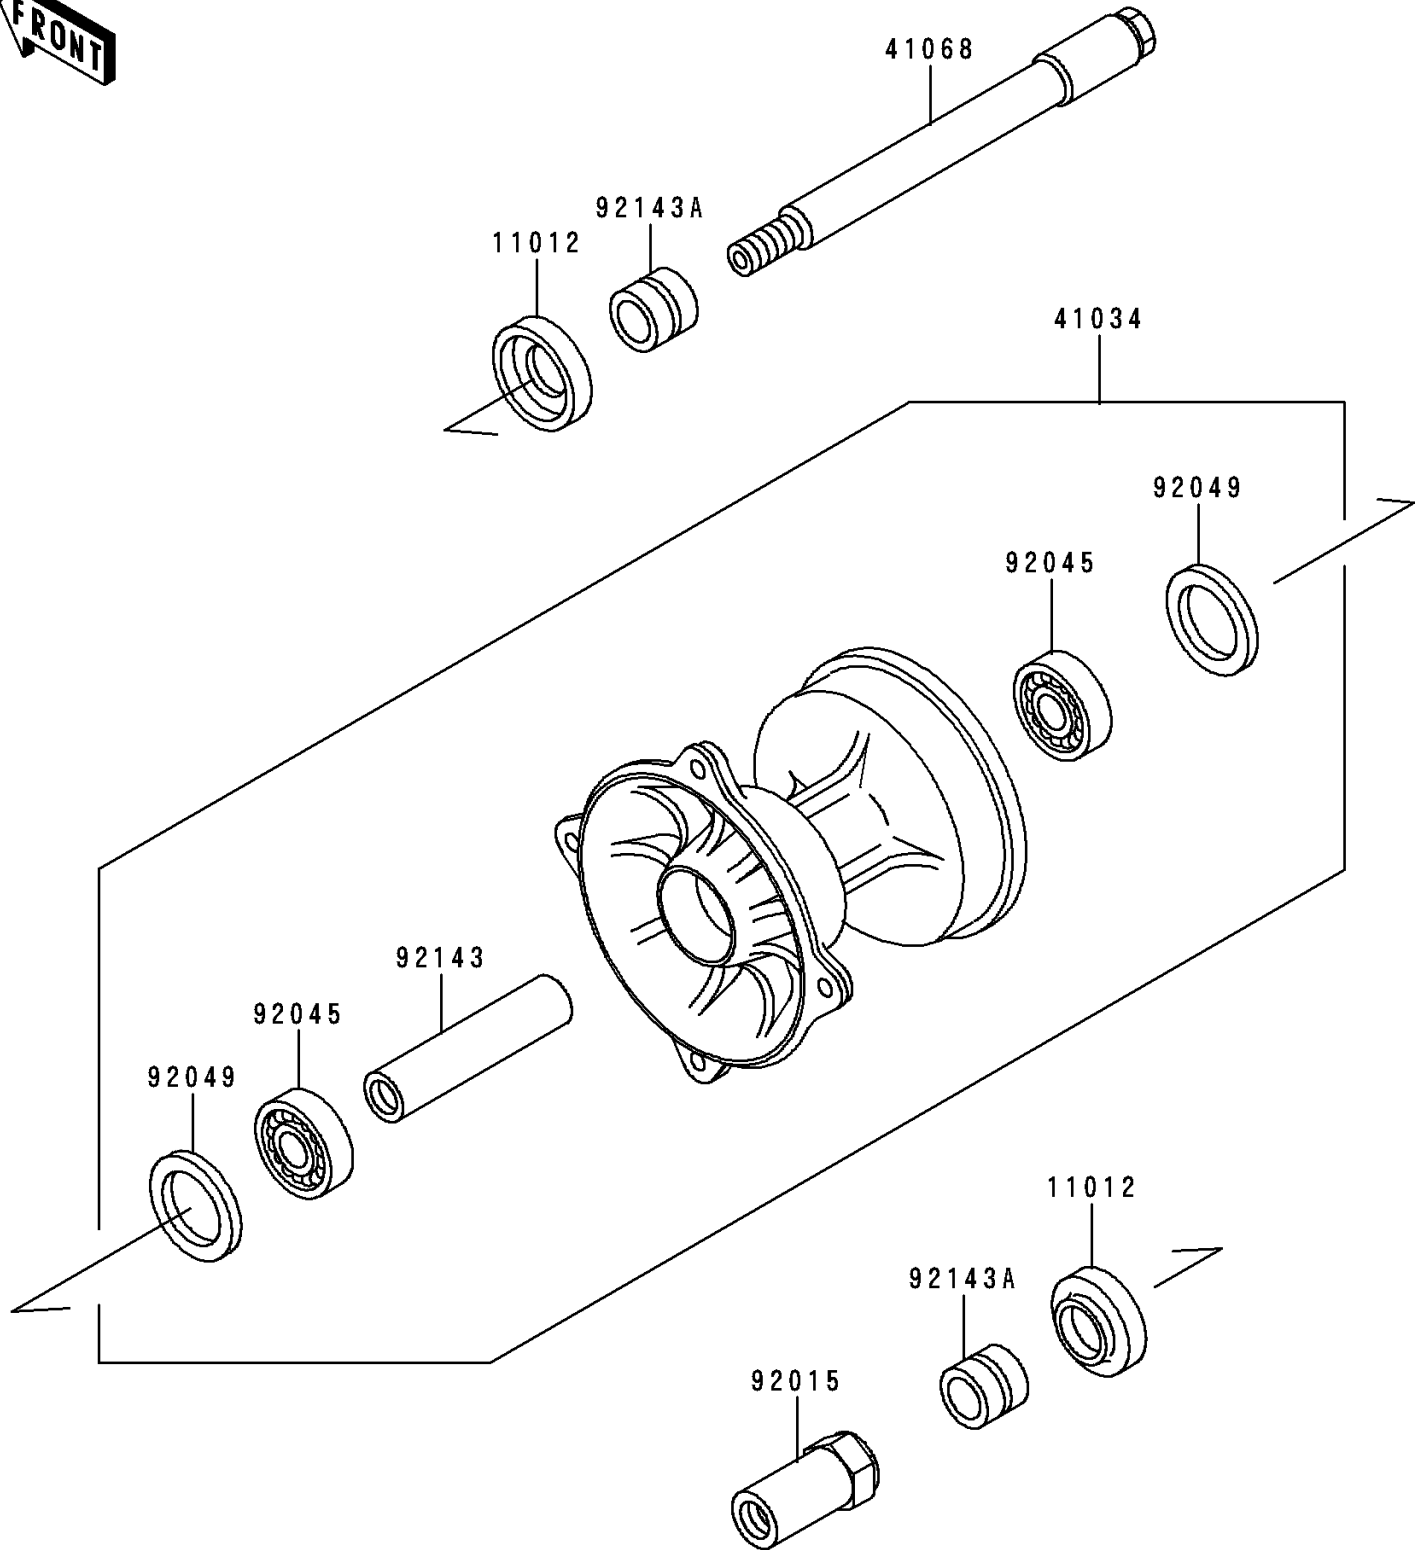

1996 KX250 PARTS DIAGRAM

Front Hub

F2230

1996 KX250 PARTS LIST

Front Hub

ITEM NAME	PART NUMBER	QUANTITY
CAP,AXLE (Ref # 11012)	11012-1581	2
DRUM-ASSY,FRONT BRAKE (Ref # 41034)	41034-1226	1
AXLE,FR (Ref # 41068)	41068-1342	1
NUT,AXLE,18MM (Ref # 92015)	92015-1884	1
BEARING-BALL,69042RS (Ref # 92045)	92045-1284	2
SEAL-OIL,BJNC-2 25X37X5 (Ref # 92049)	92049-1403	2
COLLAR,FR BRAKE DRUM,L=72 (Ref # 92143)	92143-1580	1
COLLAR,FR AXLE,L=20 (Ref # 92143A)	92143-1581	2