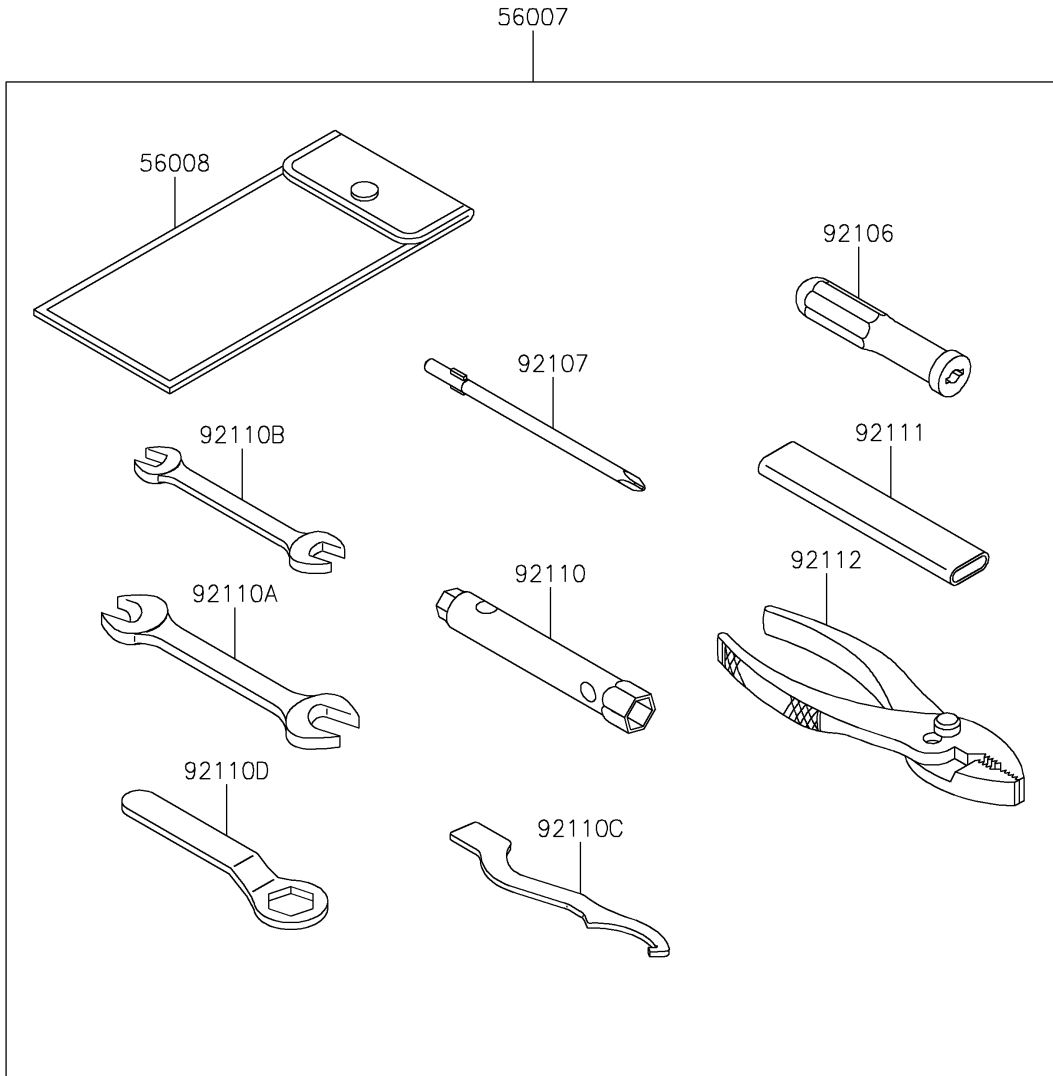

2020 KLX® 230 ABS PARTS DIAGRAM

Owner's Tools

F2810

2020 KLX® 230 ABS PARTS LIST

Owner's Tools

ITEM NAME	PART NUMBER	QUANTITY
TOOL-KIT (Ref # 56007)	56007-0165	1
BAG,TOOL (Ref # 56008)	56008-0050	1
GASKET-LIQUID,TB1211F,CLEAR (Ref # 92104)	92104-0004	1
GASKET-LIQUID,TB1216B,BLACK (Ref # 92104A)	92104-1064	1
GRIP-SCREW DRIVER (Ref # 92106)	92106-0005	1
TOOL-DRIVER,#2PHILLIPS (Ref # 92107)	92107-0022	1
TOOL-WRENCH,BOX,8X10 (Ref # 92110)	92110-0584	1
TOOL-WRENCH,OPEN END,14X17 (Ref # 92110A)	92110-0585	1
TOOL-WRENCH,OPEN END,12X14 (Ref # 92110B)	92110-0586	1
TOOL-WRENCH,SPRING ADJUST (Ref # 92110C)	92110-0624	1
TOOL-WRENCH,BOX END,22MM (Ref # 92110D)	92110-1191	1
TOOL-BAR (Ref # 92111)	92111-1057	1
TOOL-PLIERS (Ref # 92112)	92112-0008	1