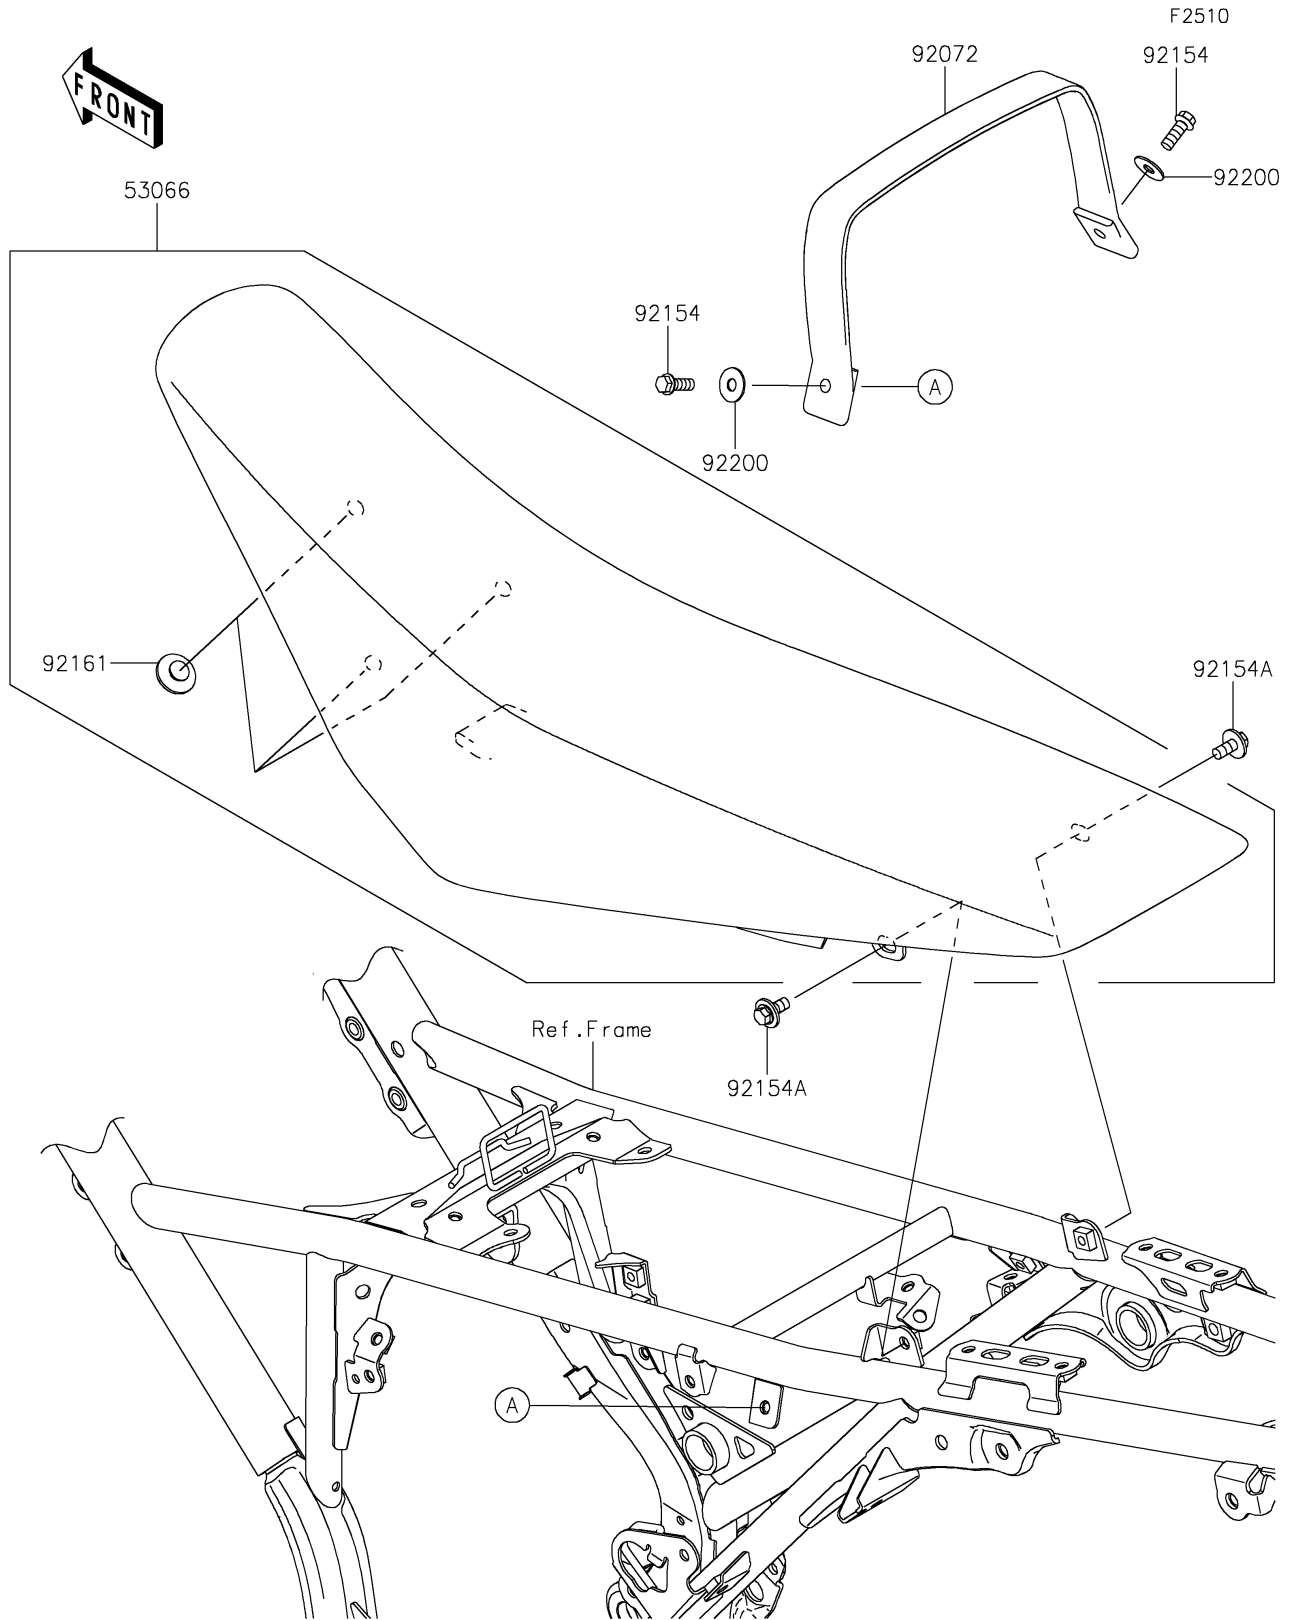

2020 KLX® 230 PARTS DIAGRAM

Seat

2020 KLX® 230 PARTS LIST

Seat

ITEM NAME	PART NUMBER	QUANTITY
SEAT-ASSY,BLACK (Ref # 53066)	53066-0692-MA	1
BAND,BLACK (Ref # 92072)	92072-0837-MA	1
BOLT,FLANGED,6X16 (Ref # 92154)	92154-0460	2
BOLT,FLANGED,6X14 (Ref # 92154A)	92154-1231	2
DAMPER,8X22X10 (Ref # 92161)	92161-1685	3
WASHER,6.5X18X1 (Ref # 92200)	92200-0544	2