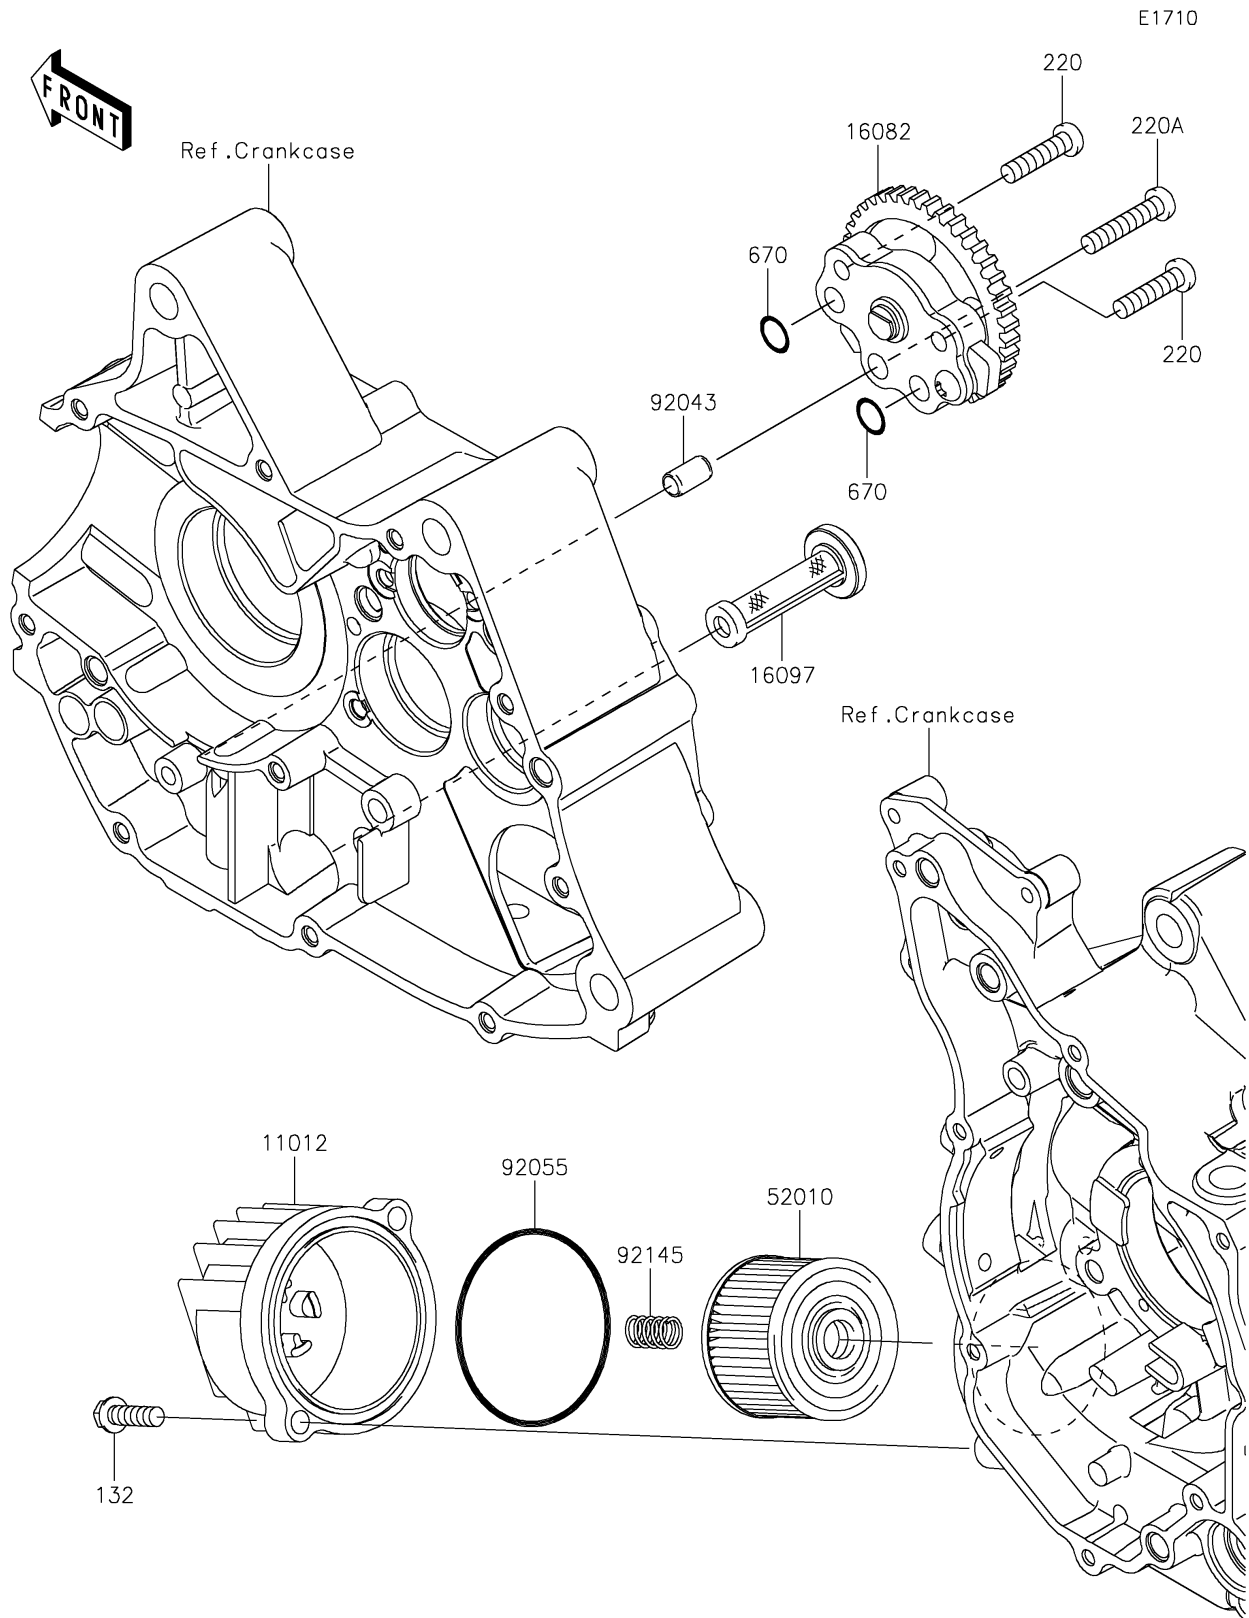

# 2020 Z125 PRO PARTS DIAGRAM

## Oil Pump/Oil Filter

## 2020 Z125 PRO PARTS LIST

### Oil Pump/Oil Filter

ITEM NAME	PART NUMBER	QUANTITY
CAP (Ref # 11012)	11012-1980	1
BOLT-FLANGED-SMALL,6X20 (Ref # 132)	132BA0620	2
PUMP-ASSY-OIL (Ref # 16082)	16082-1052	1
FILTER-ASSY-OIL (Ref # 16097)	16097-1071	1
SCREW-PAN-CROS,6X25 (Ref # 220)	220AA0625	2
SCREW-PAN-CROS,6X30 (Ref # 220A)	220AA0630	1
ELEMENT-OIL FILTER (Ref # 52010)	52010-0552	1
O RING,9.8X1.9 (Ref # 670)	670B1510	2
PIN,6.2X8X14 (Ref # 92043)	92043-1263	1
RING-O,59.6X2.4 (Ref # 92055)	92055-3018	1
SPRING (Ref # 92145)	92145-1091	1