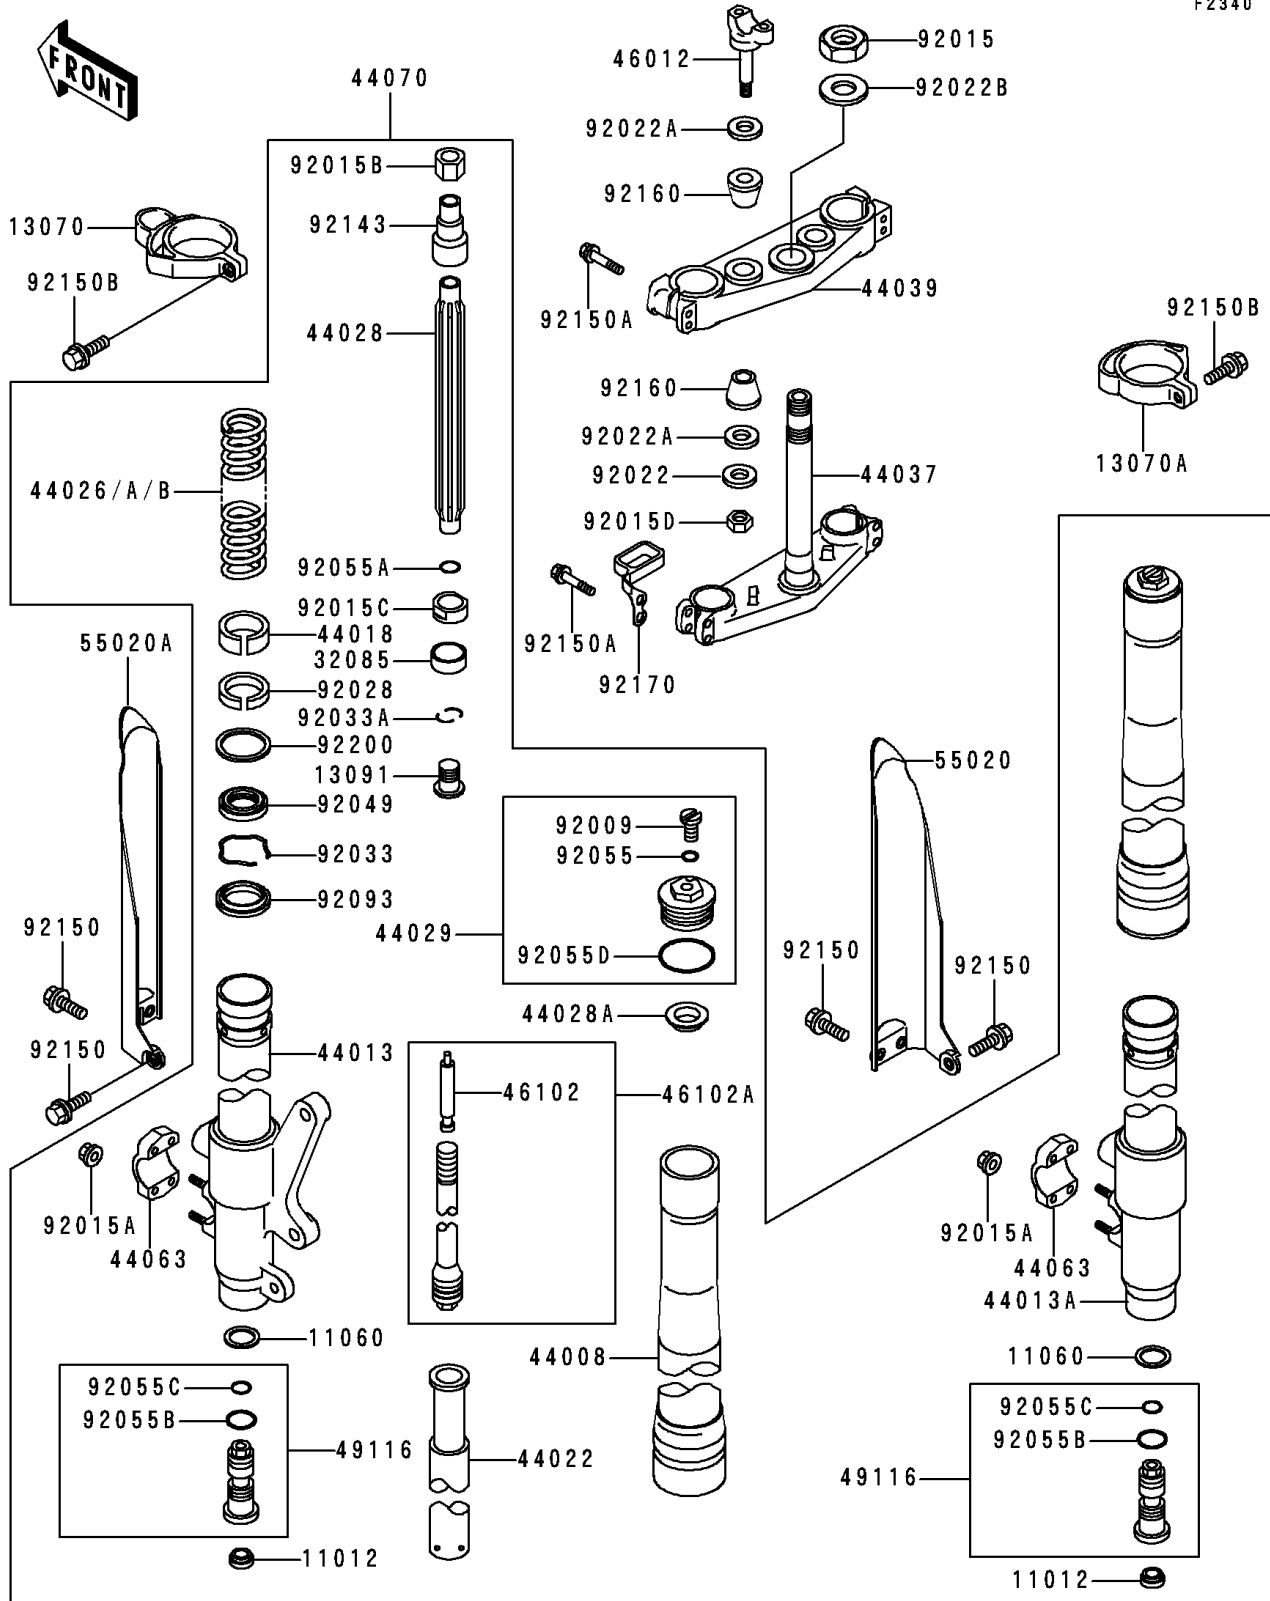

# 1996 KX250 PARTS DIAGRAM

Front Fork

F2340

## Front Fork

ITEM NAME	PART NUMBER	QUANTITY
NUT,FLANGED,6MM (Ref # 92015A)	92015-1078	8
NUT (Ref # 92015B)	92015-1905	2
NUT (Ref # 92015C)	92015-1945	2
NUT,LOCK,10MM (Ref # 92015D)	92015-1962	2
WASHER,10.2X28X2 (Ref # 92022)	92022-1088	2
WASHER (Ref # 92022A)	92022-1737	4
WASHER,25X36X2.3 (Ref # 92022B)	92022-250	1
BUSHING (Ref # 92028)	92028-1755	2
RING-SNAP (Ref # 92033)	92033-1264	2
RING-SNAP (Ref # 92033A)	92033-1271	4
SEAL-OIL,FORK OUTER TUBE (Ref # 92049)	92049-1440	2
RING-O (Ref # 92055)	92055-1441	2
RING-O (Ref # 92055A)	92055-1442	2
RING-O,FORK VALVE (Ref # 92055B)	92055-1547	2
RING-O,FORK VALVE (Ref # 92055C)	92055-1548	2
RING-O (Ref # 92055D)	92055-1549	2
SEAL,FORK OUTER TUBE (Ref # 92093)	92093-1392	2
COLLAR,FORK (Ref # 92143)	92143-1793	2
BOLT,6X12 (Ref # 92150)	92150-1435	6
BOLT,FLANGED,8X40 (Ref # 92150A)	92150-1516	8
BOLT,5X16 (Ref # 92150B)	92150-1802	2
DAMPER,HANDLE HOLDER (Ref # 92160)	92160-1544	4
CLAMP,HOSE (Ref # 92170)	92170-1604	1
WASHER (Ref # 92200)	92200-1006	2