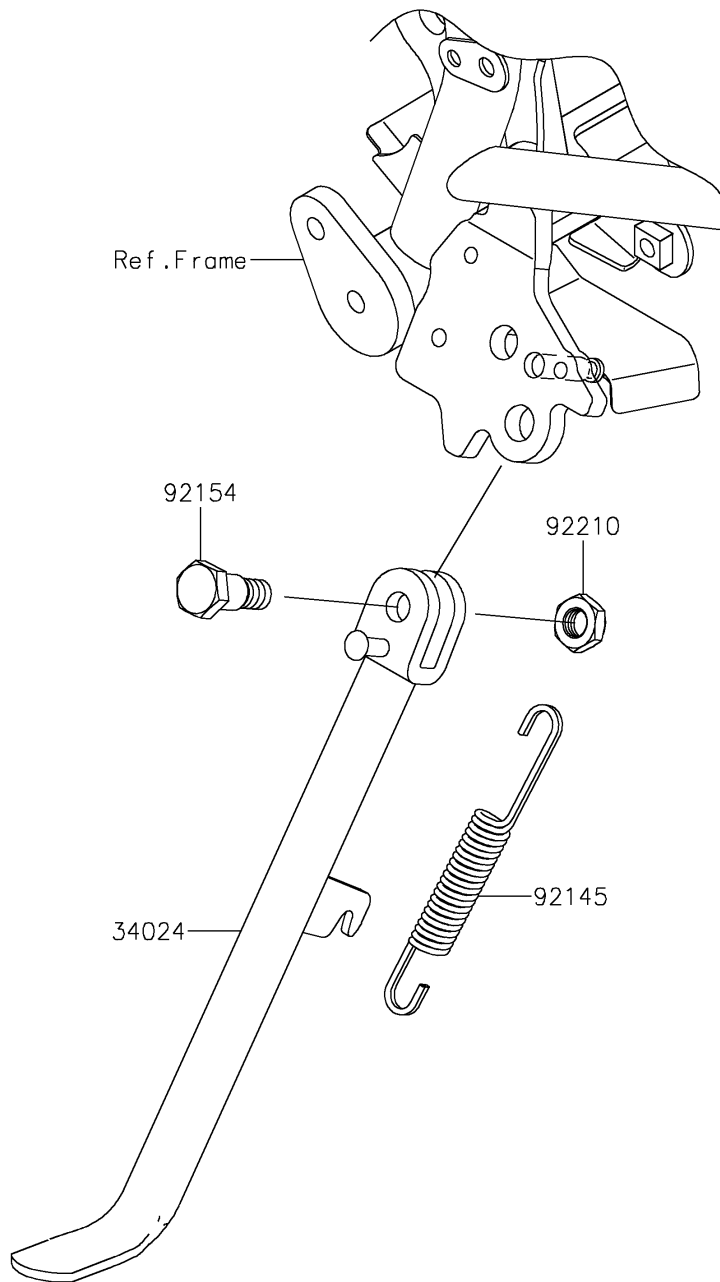

# 2020 Z125 PRO PARTS DIAGRAM

Stand(s)

F2190

## 2020 Z125 PRO PARTS LIST

Stand(s)

ITEM NAME	PART NUMBER	QUANTITY
STAND-SIDE,BLACK (Ref # 34024)	34024-0044-18R	1
SPRING,SIDE STAND (Ref # 92145)	92145-1819	1
BOLT,SIDE STAND (Ref # 92154)	92154-0976	1
NUT,LOCK,10MM (Ref # 92210)	92210-1509	1