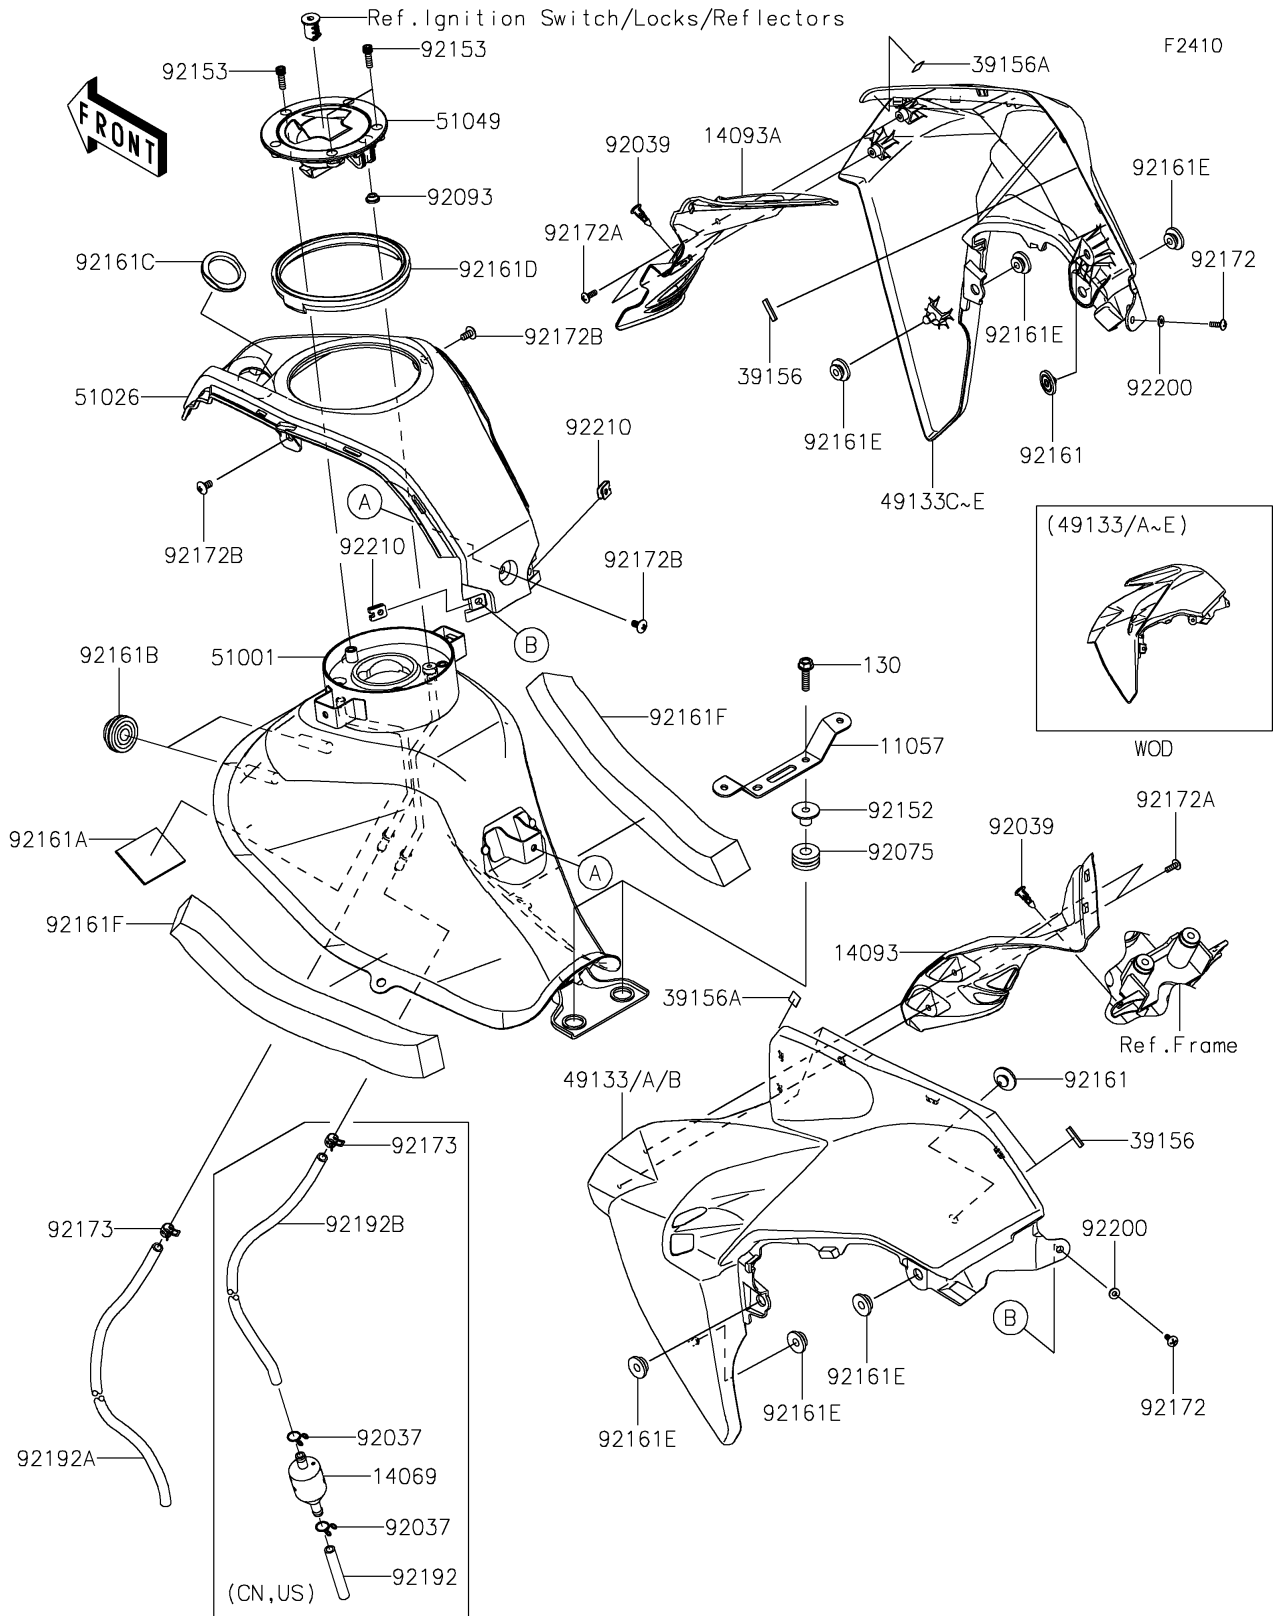

2020 Z125 PRO PARTS DIAGRAM

Fuel Tank

2020 Z125 PRO PARTS LIST

Fuel Tank

ITEM NAME	PART NUMBER	QUANTITY
BRACKET,SIDE COVER (Ref # 11057)	11057-0244	1
BREATHER,FUEL TANK (Ref # 14069)	14069-1004	1
COVER,INNER,LH (Ref # 14093)	14093-0332	1
COVER,INNER,RH (Ref # 14093A)	14093-0333	1
PAD,5X20X2 (Ref # 39156)	39156-2117	10
PAD,10X10X0.2 (Ref # 39156A)	39156-2118	2
SHROUD,LH,P.S.GRAY (Ref # 49133)	49133-0011-36S	1
SHROUD,LH,P.B.WHITE (Ref # 49133A)	49133-0011-54X	1
SHROUD,LH,M.M.M.GRAY (Ref # 49133B)	49133-0011-65C	1
SHROUD,RH,P.S.GRAY (Ref # 49133C)	49133-0012-36S	1
SHROUD,RH,P.B.WHITE (Ref # 49133D)	49133-0012-54X	1
SHROUD,RH,M.M.M.GRAY (Ref # 49133E)	49133-0012-65C	1
TANK-COMP-FUEL (Ref # 51001)	51001-0848	1
COVER TANK,F.BLACK (Ref # 51026)	51026-0012-6Z	1
CAP-TANK,FUEL (Ref # 51049)	51049-0728	1
CLAMP (Ref # 92037)	92037-1712	2
RIVET (Ref # 92039)	92039-0709	2
DAMPER,10X24X12 (Ref # 92075)	92075-1690	2
SEAL,FUEL TANK CAP (Ref # 92093)	92093-1030	1
COLLAR (Ref # 92152)	92152-0697	2
BOLT,SOCKET,5X16 (Ref # 92153)	92153-1616	3
DAMPER,8X22X10 (Ref # 92161)	92161-1685	2
DAMPER,40X50X2 (Ref # 92161A)	92161-1757	1
DAMPER,10X32X8 (Ref # 92161B)	92161-1791	2
DAMPER (Ref # 92161C)	92161-1797	1
DAMPER (Ref # 92161D)	92161-1798	1
DAMPER (Ref # 92161E)	92161-1810	6
DAMPER (Ref # 92161F)	92161-1820	2
SCREW,4X12 (Ref # 92172)	92172-0715	2

2020 Z125 PRO PARTS LIST

Fuel Tank

ITEM NAME	PART NUMBER	QUANTITY
SCREW,4X12 (Ref # 92172A)	92172-0959	4
SCREW,5X10 (Ref # 92172B)	92172-1090	3
CLAMP (Ref # 92173)	92173-1143	1
CLAMP (Ref # 92173)	92173-1143	2
BOLT-FLANGED,6X25 (Ref # 130)	130BA0625	2
TUBE,6X9X60 (Ref # 92192)	92192-1489	1
TUBE,6X9X630 (Ref # 92192A)	92192-1647	1
TUBE,6X9X505 (Ref # 92192B)	92192-1678	1
WASHER,4X9.5X1 (Ref # 92200)	92200-0546	2
NUT,4MM (Ref # 92210)	92210-0620	2