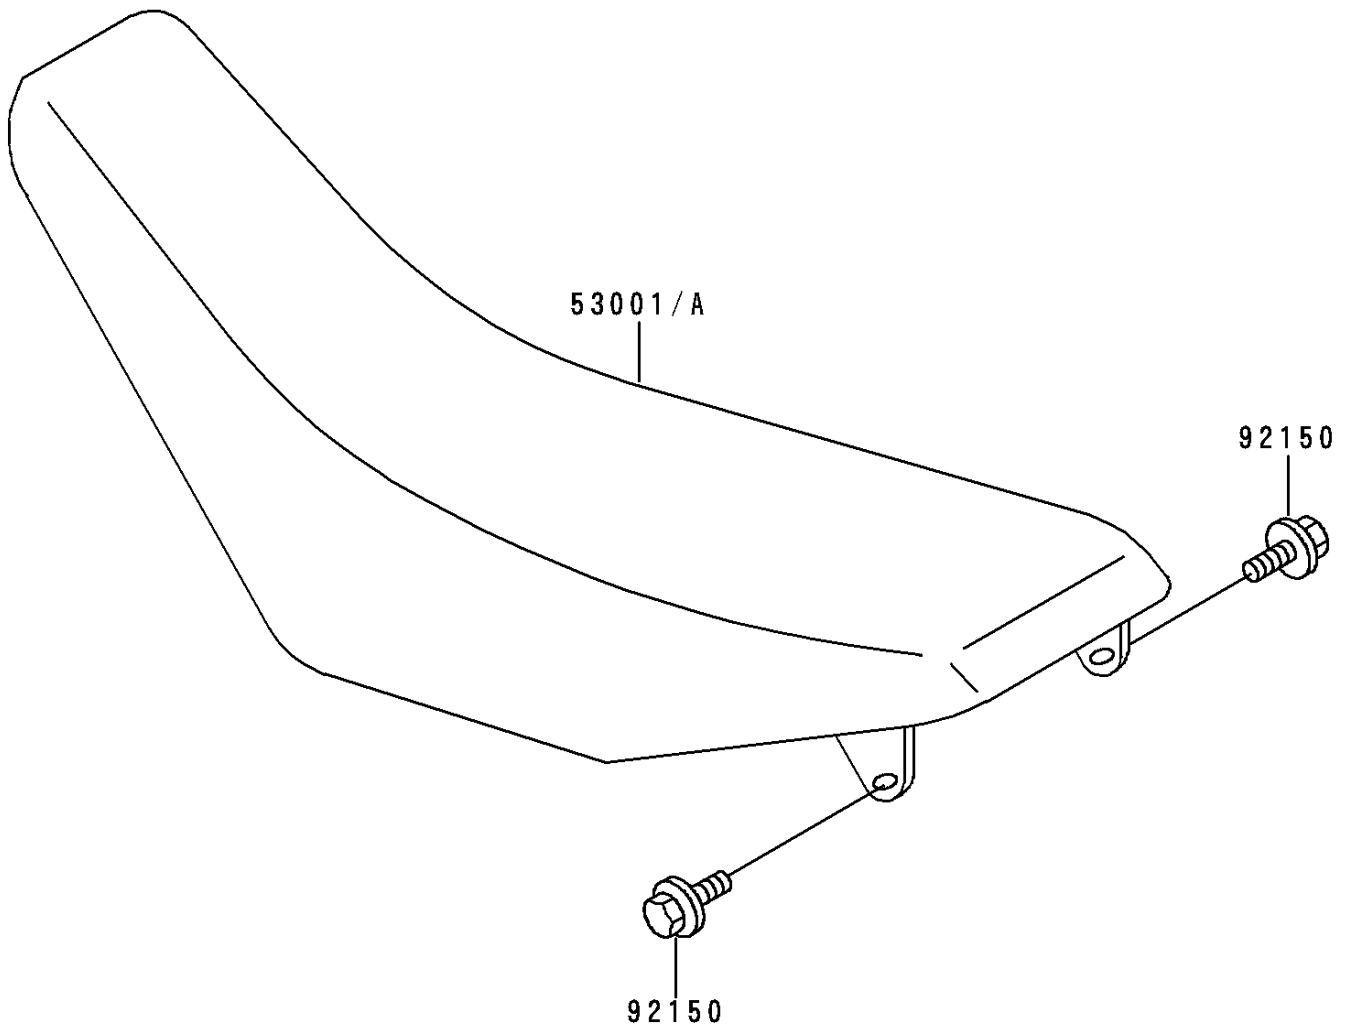

1996 KX250 PARTS DIAGRAM

Seat

F 2510

1996 KX250 PARTS LIST

Seat

ITEM NAME	PART NUMBER	QUANTITY
SEAT-ASSY,LOW HEIGHT,J.VIOLET (Ref # 53001)	53001-1789-LW	1
SEAT-ASSY,HIGH HEIGHT,J.VIOLET (Ref # 53001A)	53001-1790-LW	1
BOLT,6X20 (Ref # 92150)	92150-1339	2