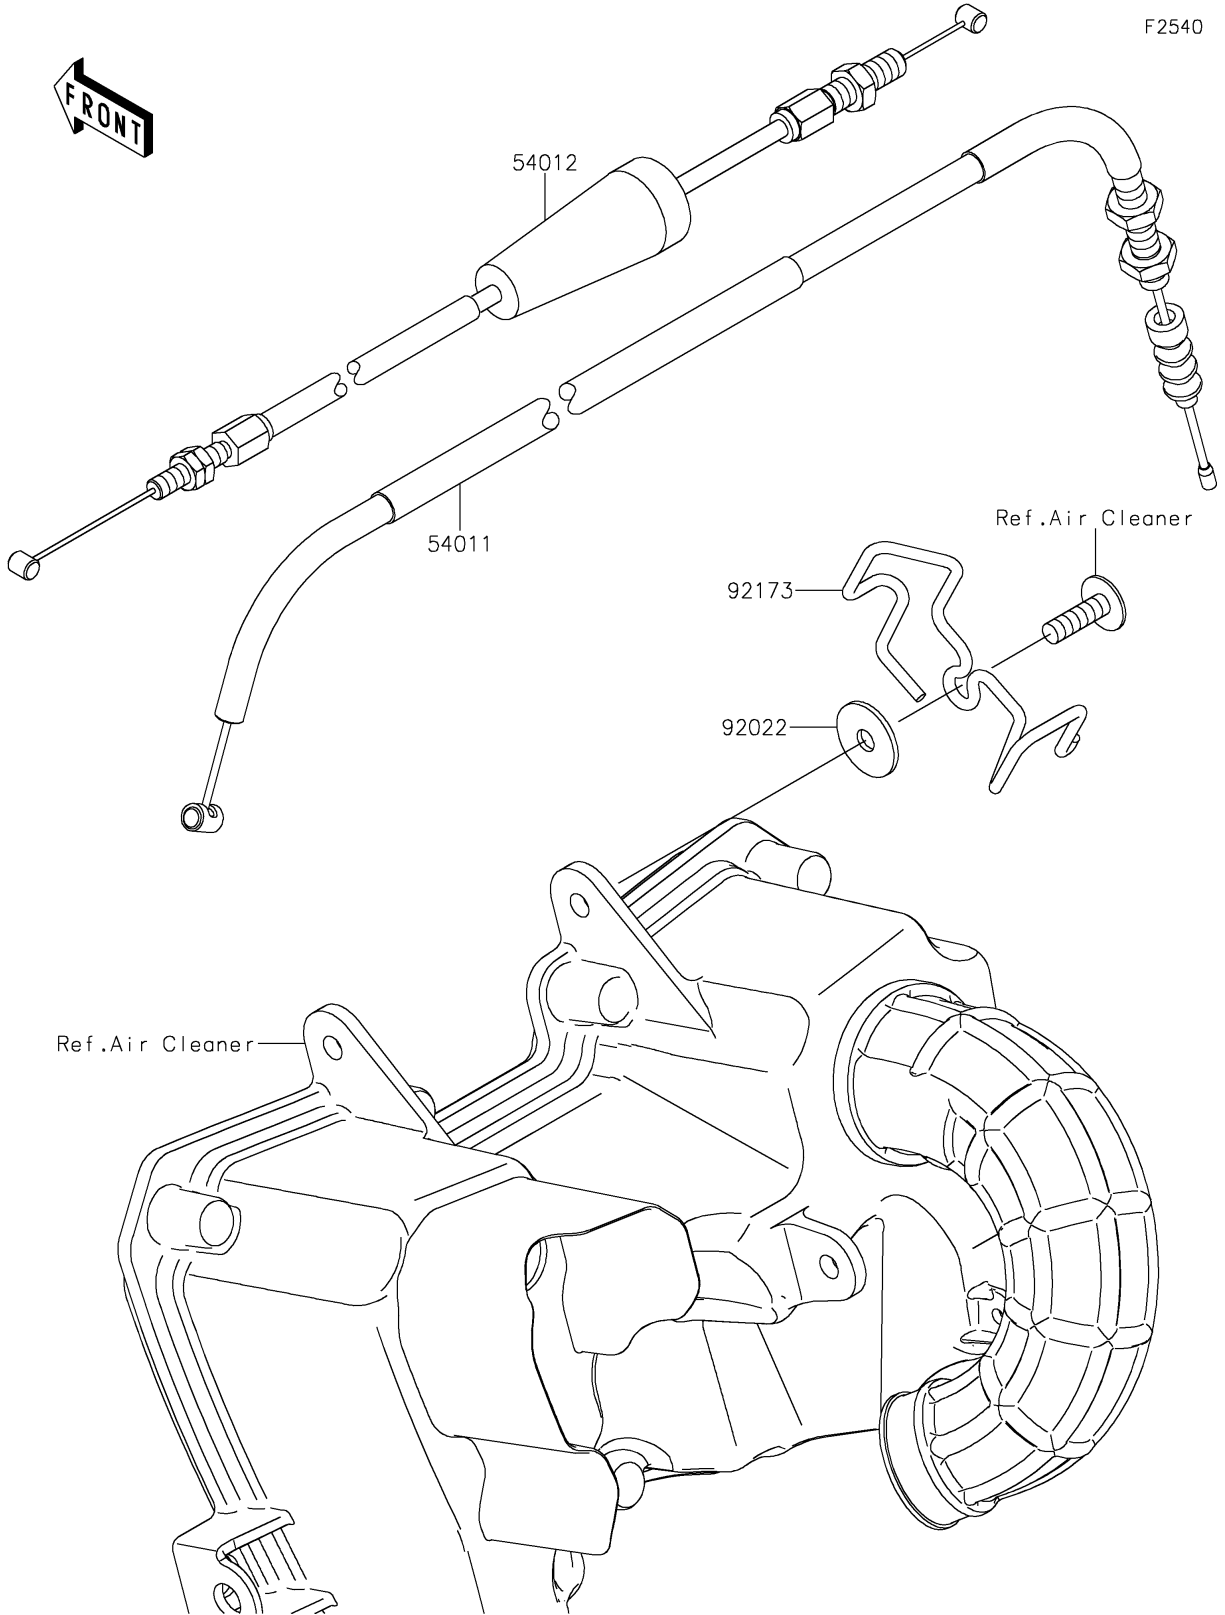

2020 Z125 PRO PARTS DIAGRAM

Cables

2020 Z125 PRO PARTS LIST

Cables

ITEM NAME	PART NUMBER	QUANTITY
CABLE-CLUTCH (Ref # 54011)	54011-0604	1
CABLE-THROTTLE (Ref # 54012)	54012-0627	1
WASHER,6.5X22X1.6 (Ref # 92022)	92022-237	1
CLAMP (Ref # 92173)	92173-1501	1