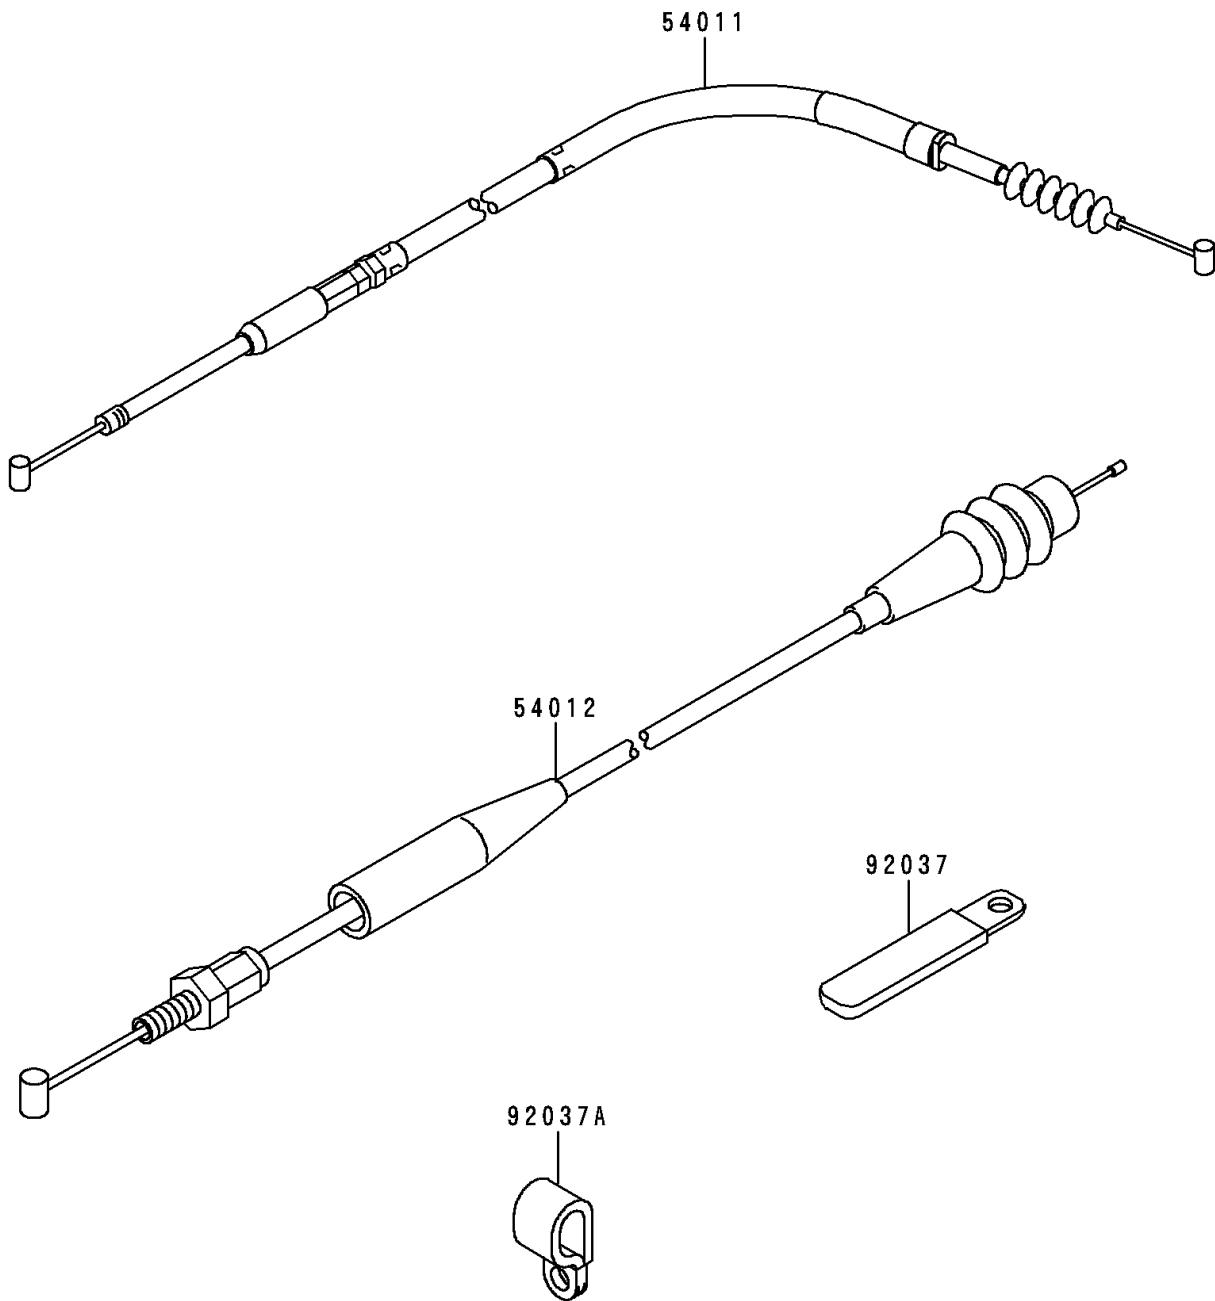

# 1996 KX250 PARTS DIAGRAM

Cables

F 2 5 4 0

# 1996 KX250 PARTS LIST

## Cables

ITEM NAME	PART NUMBER	QUANTITY
CABLE-CLUTCH (Ref # 54011)	54011-1357	1
CABLE-THROTTLE (Ref # 54012)	54012-1432	1
CLAMP,WIRING HARNESS (Ref # 92037)	92037-1539	1
CLAMP (Ref # 92037A)	92037-1608	1