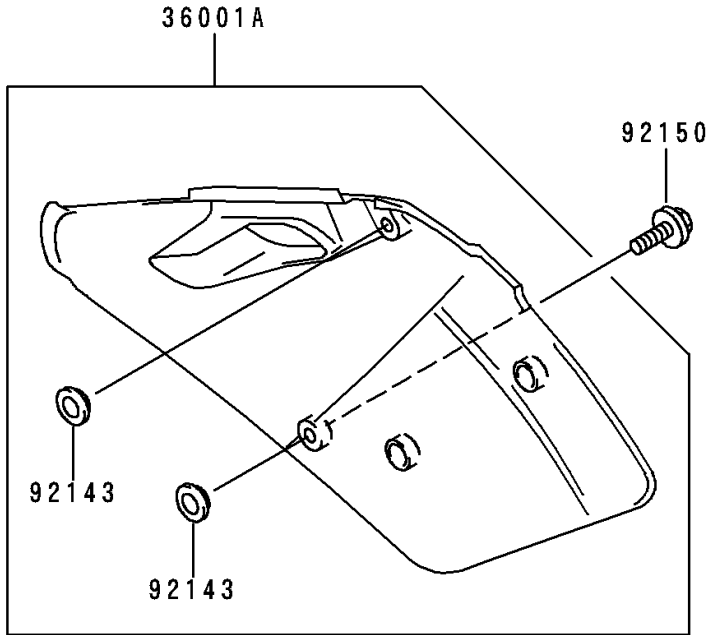

1996 KX250 PARTS DIAGRAM

Side Covers

F2611

1996 KX250 PARTS LIST

Side Covers

ITEM NAME	PART NUMBER	QUANTITY
COVER-SIDE,LH,P.WHITE (Ref # 36001)	36001-1538-6F	1
COVER-SIDE,RH,P.WHITE (Ref # 36001A)	36001-1539-6F	1
COLLAR (Ref # 92143)	92143-1196	4
BOLT,6X20 (Ref # 92150)	92150-1339	2