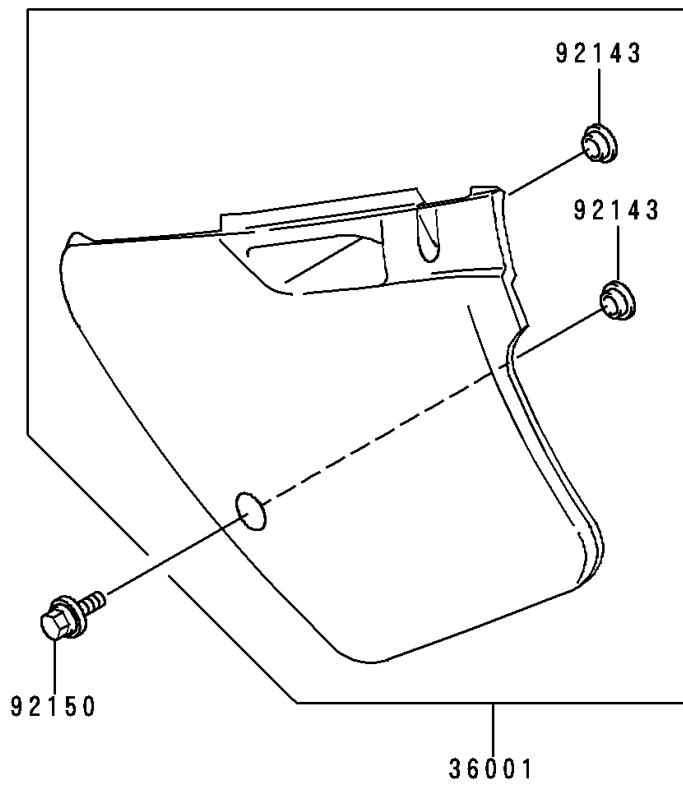

1996 KX250 PARTS DIAGRAM

Side Covers

F2611

1996 KX250 PARTS LIST

Side Covers

ITEM NAME	PART NUMBER	QUANTITY
COVER-SIDE,LH,P.WHITE (Ref # 36001)	36001-1538-6F	1
COVER-SIDE,RH,P.WHITE (Ref # 36001A)	36001-1539-6F	1
COLLAR (Ref # 92143)	92143-1196	4
BOLT,6X20 (Ref # 92150)	92150-1339	2