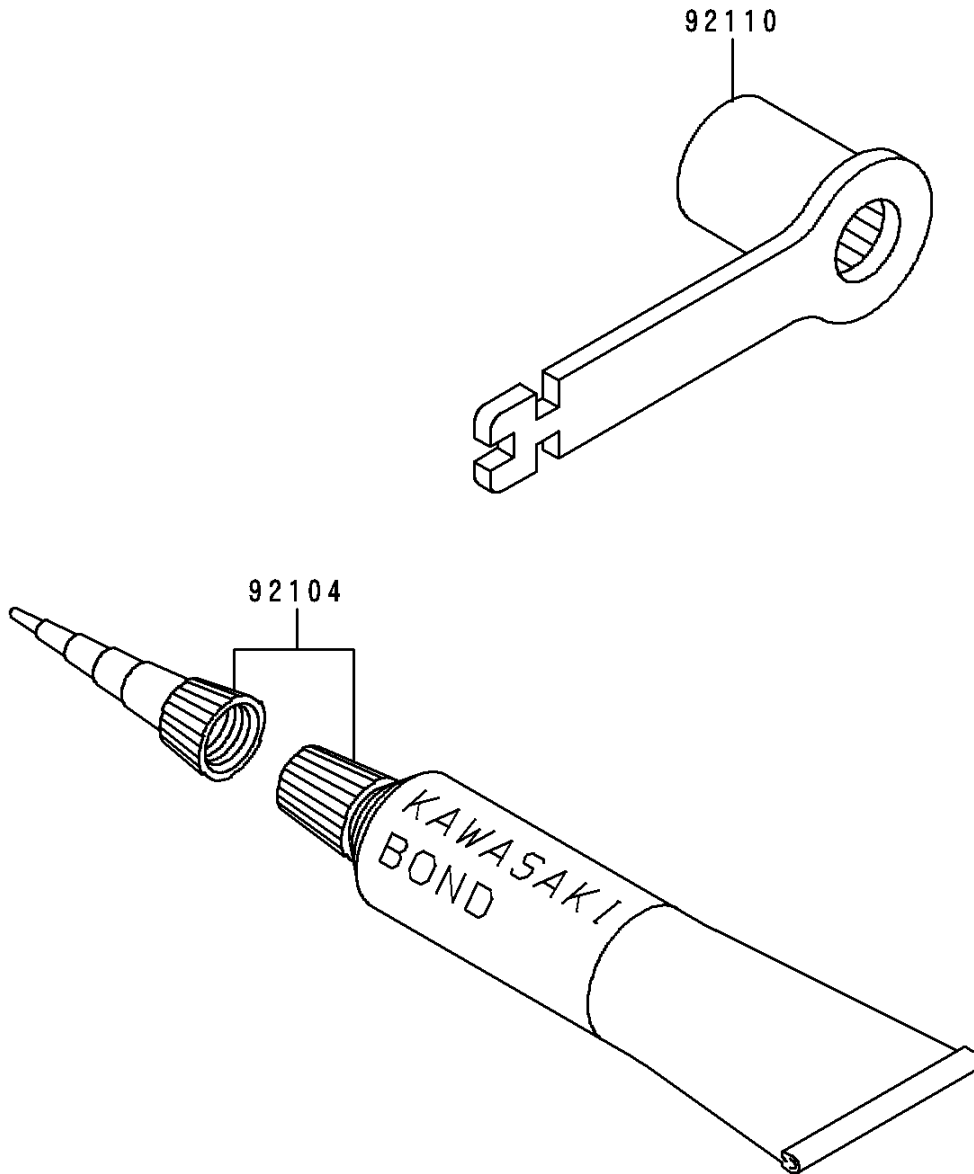

1996 KX250 PARTS DIAGRAM

Owner's Tools

F2810

1996 KX250 PARTS LIST

Owner's Tools

ITEM NAME	PART NUMBER	QUANTITY
GASKET-LIQUID,TUBE,100G,SILVER (Ref # 92104)	92104-002	1
TOOL-WRENCH,BOX,21MM&SPOKE (Ref # 92110)	92110-1176	1