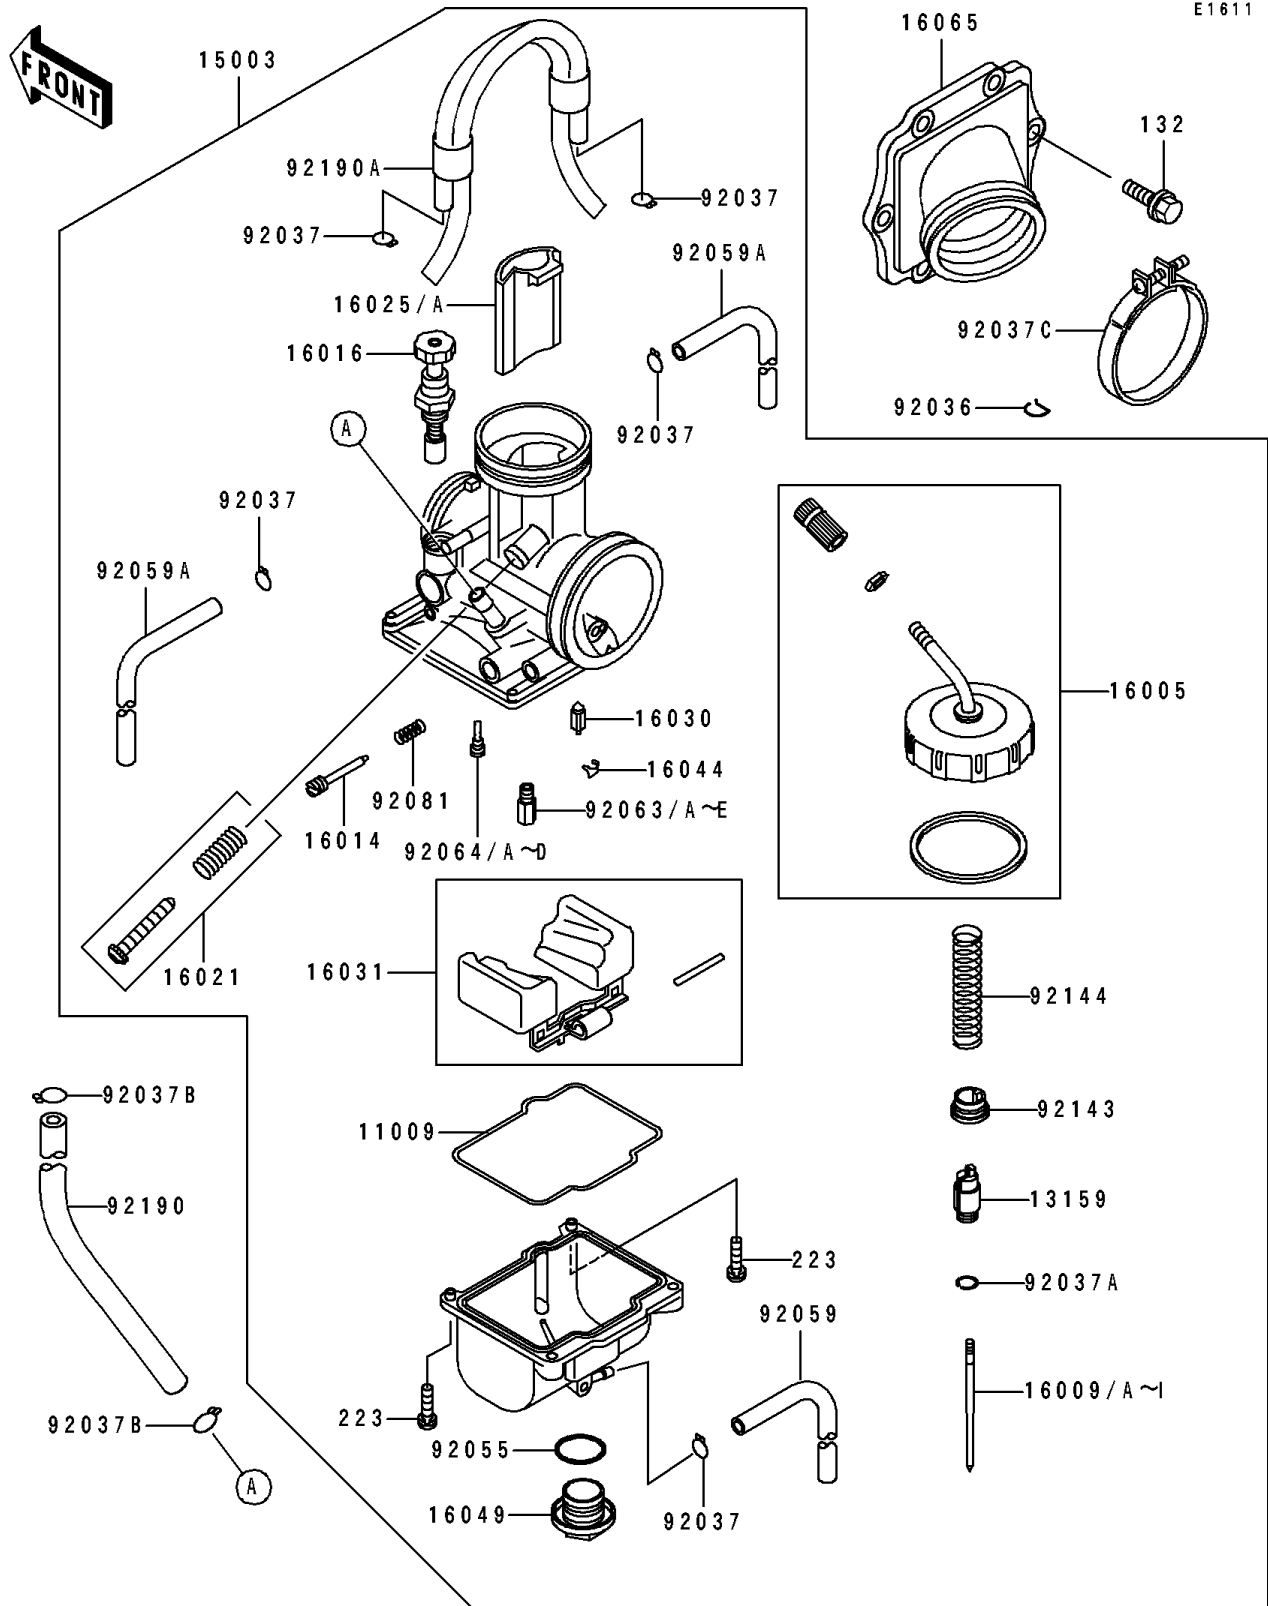

1997 KX250 PARTS DIAGRAM

Carburetor

1997 KX250 PARTS LIST

Carburetor

ITEM NAME	PART NUMBER	QUANTITY
GASKET,FLOAT CHAMBER (Ref # 11009)	11009-1716	1
CONNECTOR,THROTTLE CABLE (Ref # 13159)	13159-1063	1
CARBURETOR-ASSY (Ref # 15003)	15003-1279	1
TOP-CHAMBER (Ref # 16005)	16005-1071	1
NEEDLE-JET,N3WD (Ref # 16009)	16009-1914	1
NEEDLE-JET,N3WE (Ref # 16009A)	16009-1915	1
NEEDLE-JET,N3WF (Ref # 16009B)	16009-1916	1
NEEDLE-JET,N3WG (Ref # 16009C)	16009-1917	1
NEEDLE-JET,N3WH (Ref # 16009D)	16009-1918	1
NEEDLE-JET,N3YD (Ref # 16009E)	16009-1919	1
NEEDLE-JET,N3YE (Ref # 16009F)	16009-1920	1
NEEDLE-JET,N3YF (Ref # 16009G)	16009-1921	1
NEEDLE-JET,N3YG (Ref # 16009H)	16009-1922	1
NEEDLE-JET,N3YH (Ref # 16009I)	16009-1923	1
SCREW-PILOT AIR (Ref # 16014)	16014-1058	1
PLUNGER (Ref # 16016)	16016-1085	1
SCREW-THROTTLE STOP (Ref # 16021)	16021-1198	1
VALVE-THROTTLE,CA 7 (Ref # 16025)	16025-1194	1
VALVE-THROTTLE,CA 8 (Ref # 16025A)	16025-1197	1
VALVE-FLOAT (Ref # 16030)	16030-1057	1
FLOAT (Ref # 16031)	16031-1084	1
CLAMP,FLOAT VALVE (Ref # 16044)	16044-007	1
COVER-MAIN JET (Ref # 16049)	16049-1051	1
HOLDER-CARBURETOR (Ref # 16065)	16065-1334	1
RING-SNAP (Ref # 92036)	92036-018	1
CLAMP,TUBE (Ref # 92037)	92037-1396	5
CLAMP,JET NEEDLE (Ref # 92037A)	92037-1401	1
CLAMP,TUBE (Ref # 92037B)	92037-147	2
CLAMP (Ref # 92037C)	92037-1523	1