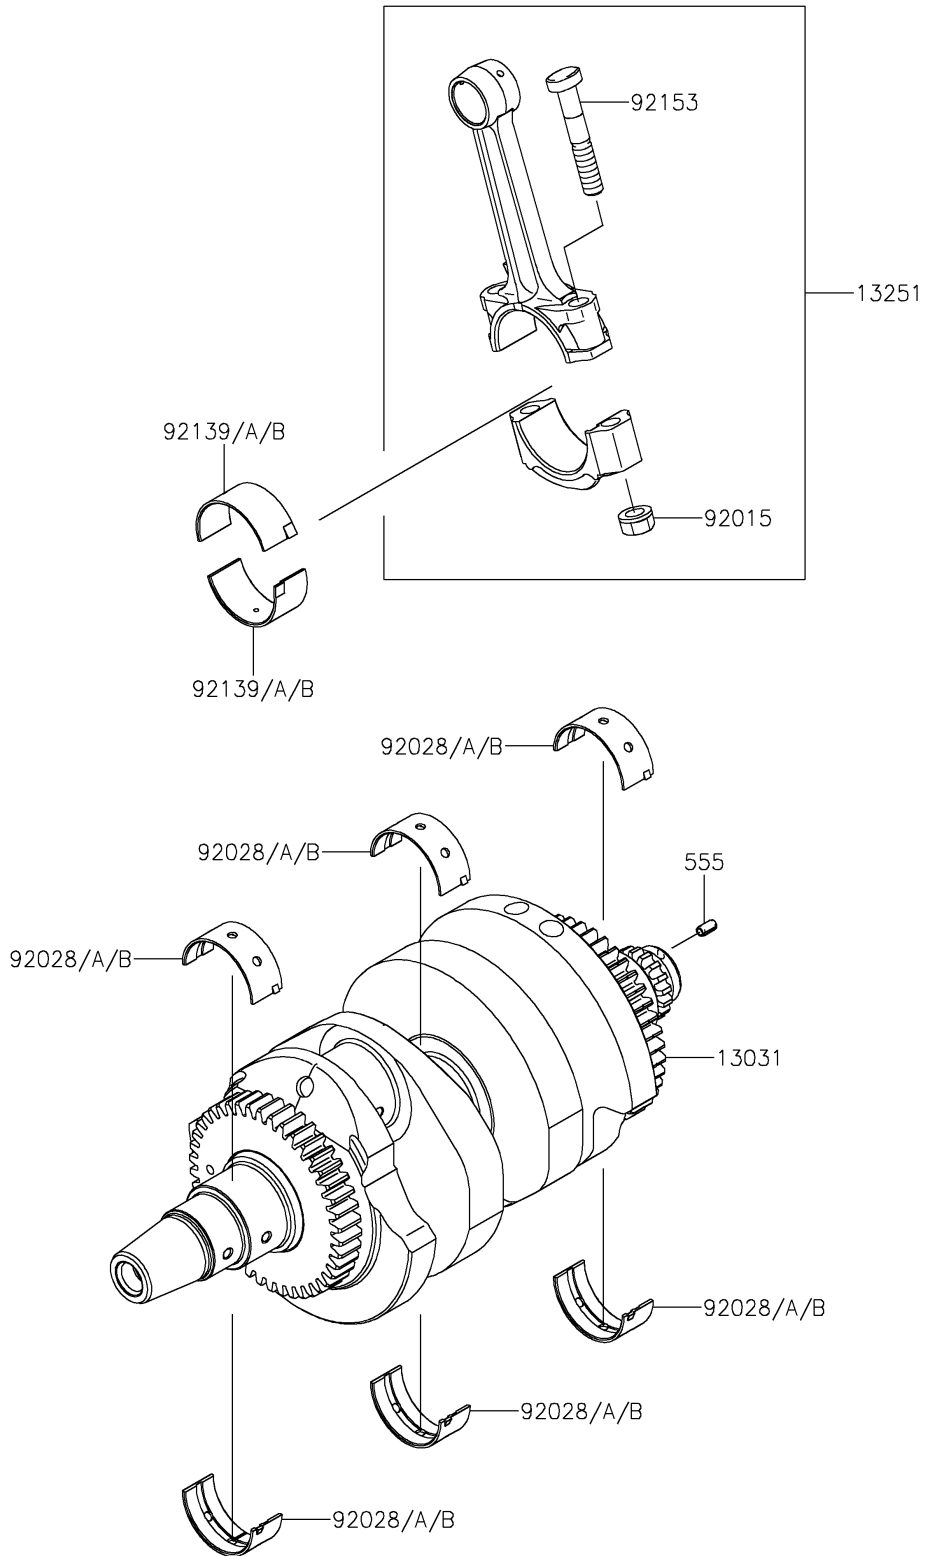

# 2020 Z650 ABS PARTS DIAGRAM

Crankshaft

E1321

## 2020 Z650 ABS PARTS LIST

### Crankshaft

ITEM NAME	PART NUMBER	QUANTITY
CRANKSHAFT-COMP (Ref # 13031)	13031-0149	1
ROD-ASSY-CONNECTING,K (Ref # 13251)	13251-0010-KK	2
PIN-SPRING,4X8 (Ref # 555)	555A0408	1
NUT,FLANGED,8MM (Ref # 92015)	92015-1311	4
BUSHING,CRANKSHAFT,BLUE (Ref # 92028)	92028-1903	6
BUSHING,CRANKSHAFT,BLACK (Ref # 92028A)	92028-1904	AR
BUSHING,CRANKSHAFT,BROWN (Ref # 92028B)	92028-1905	AR
BUSHING,CON-ROD,BLUE (Ref # 92139)	92139-0114	4
BUSHING,CON-ROD,BLACK (Ref # 92139A)	92139-0115	AR
BUSHING,CON-ROD,BROWN (Ref # 92139B)	92139-0116	AR
BOLT,CON-ROD,8X49 (Ref # 92153)	92153-0957	4