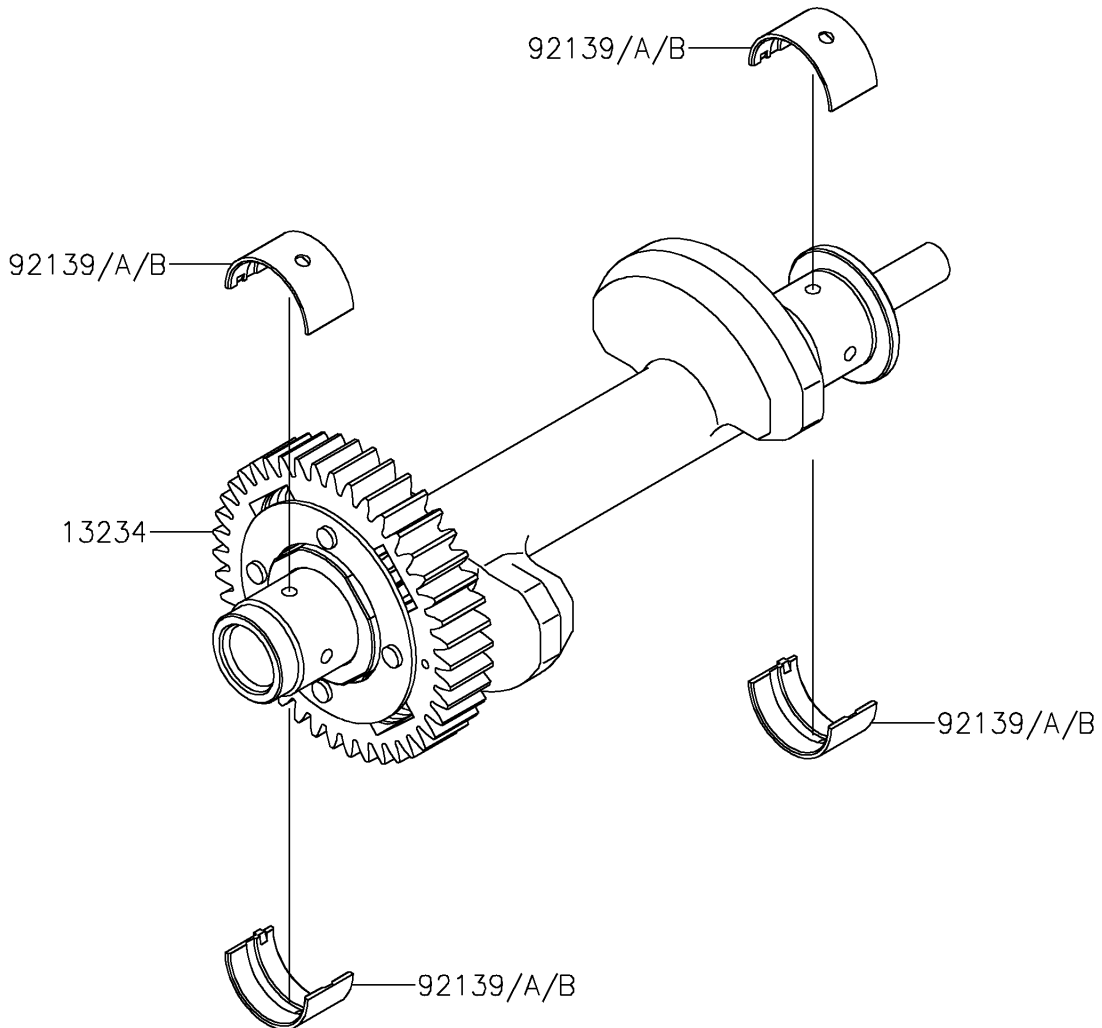

2020 Z650 ABS PARTS DIAGRAM

Balancer

E1323

2020 Z650 ABS PARTS LIST

Balancer

ITEM NAME	PART NUMBER	QUANTITY
SHAFT-COMP,BALANCER (Ref # 13234)	13234-0602	1
BUSHING,BALANCER,BLUE (Ref # 92139)	92139-0117	4
BUSHING,BALANCER,BLACK (Ref # 92139A)	92139-0118	AR
BUSHING,BALANCER,BROWN (Ref # 92139B)	92139-0119	AR