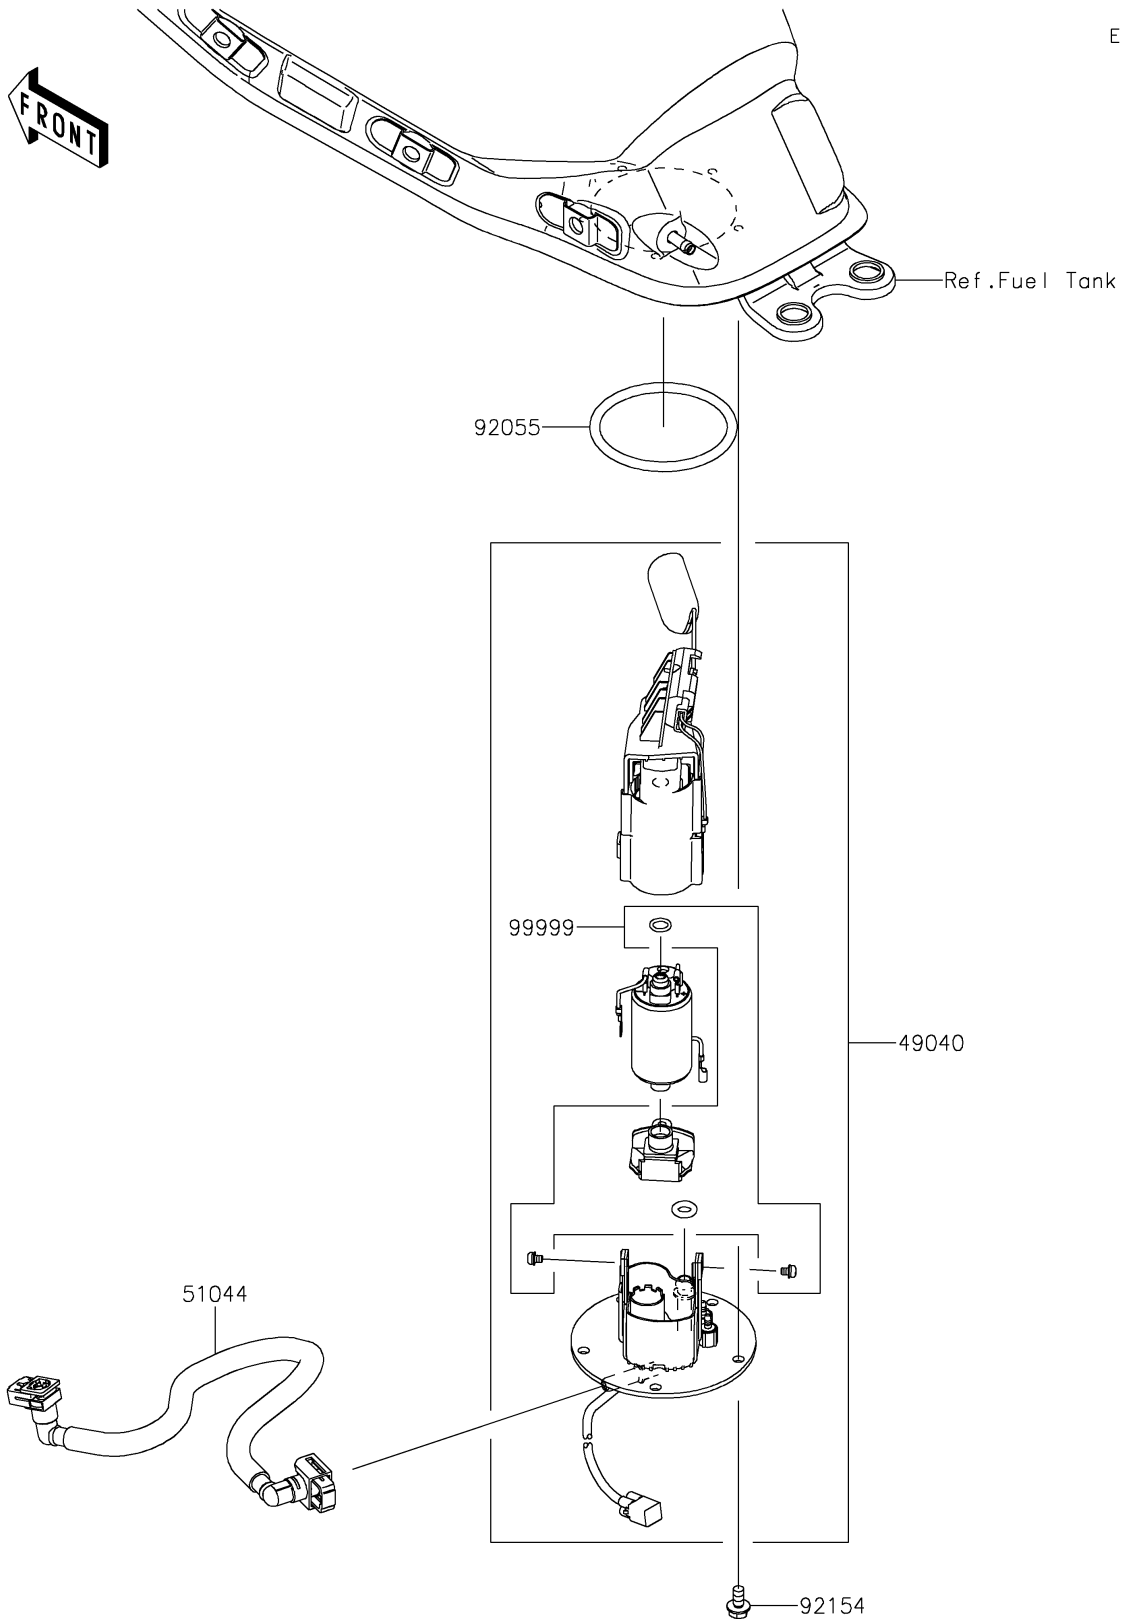

2020 Z650 ABS PARTS DIAGRAM

Fuel Pump

E1520

2020 Z650 ABS PARTS LIST

Fuel Pump

ITEM NAME	PART NUMBER	QUANTITY
PUMP-FUEL (Ref # 49040)	49040-0754	1
TUBE-ASSY,FUEL (Ref # 51044)	51044-0847	1
RING-O,74.6X5.7 (Ref # 92055)	92055-0728	1
BOLT,FLANGED,6X12 (Ref # 92154)	92154-2335	5
KIT,FUEL FILTER (Ref # 99999)	99999-0525	1