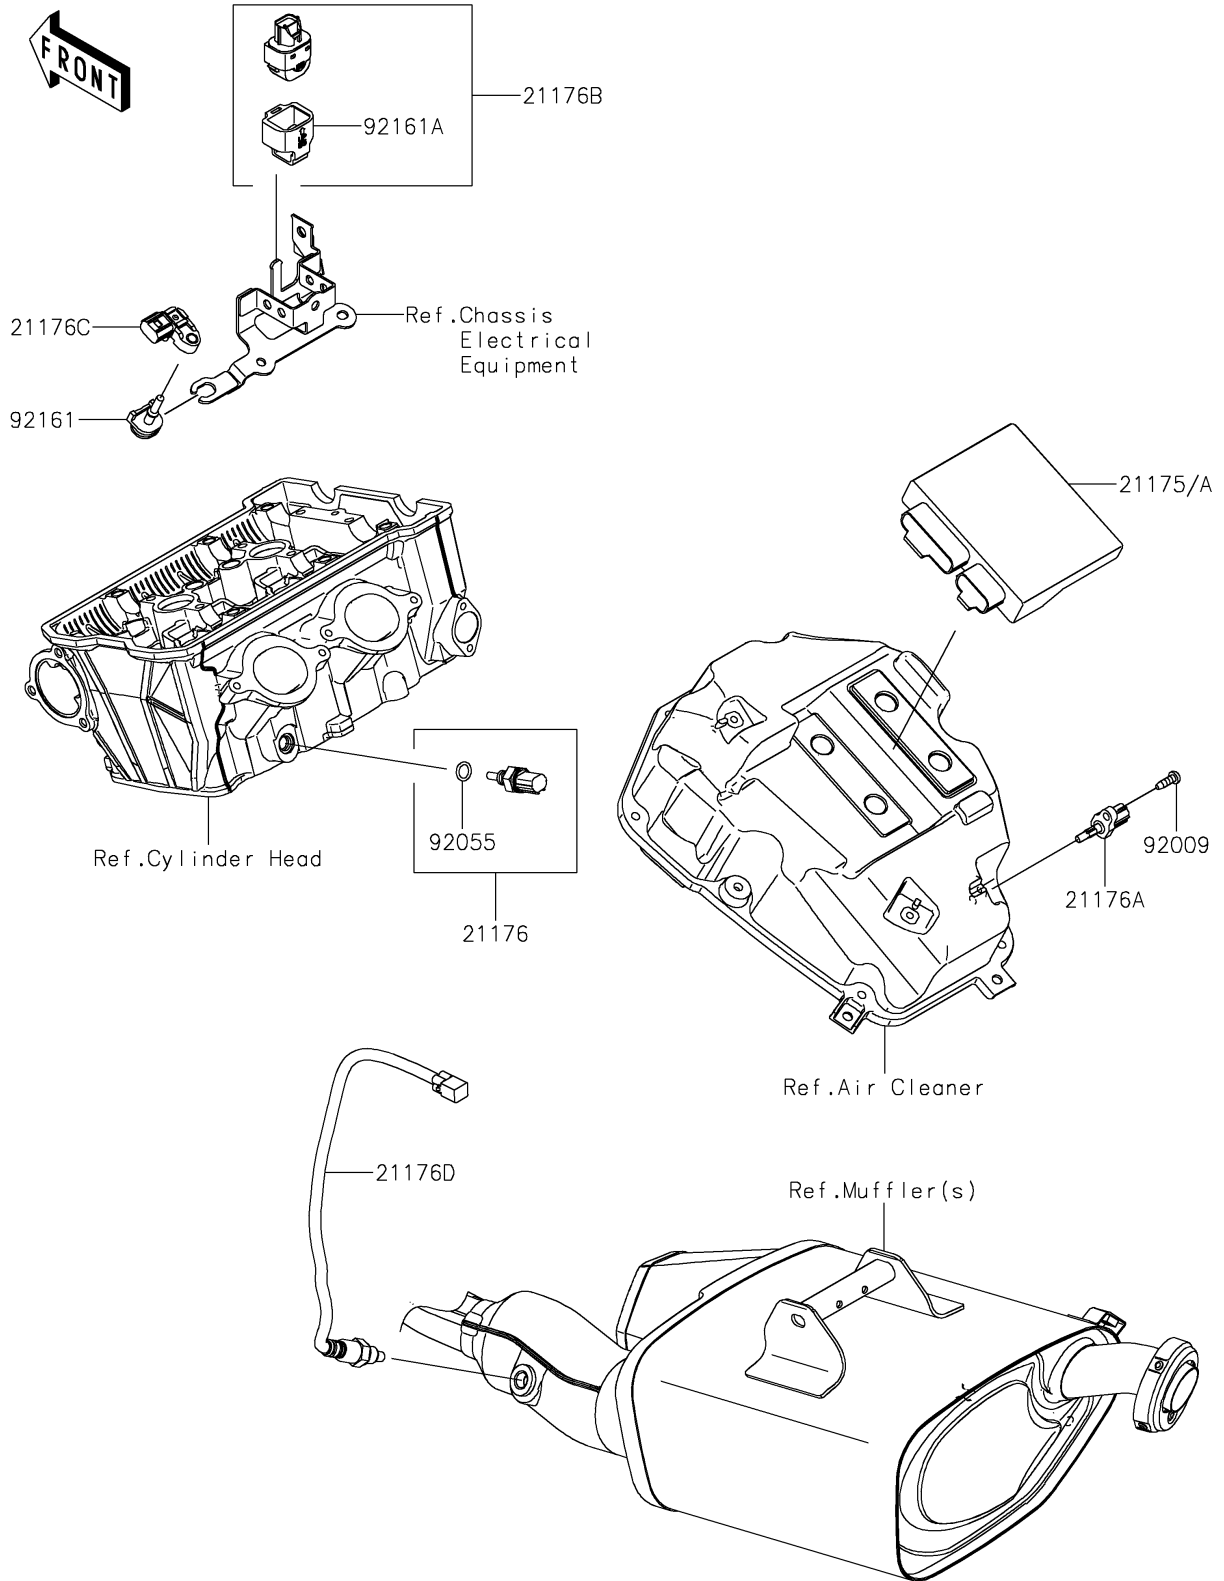

2020 Z650 ABS PARTS DIAGRAM

Fuel Injection

E1530

2020 Z650 ABS PARTS LIST

Fuel Injection

ITEM NAME	PART NUMBER	QUANTITY
CONTROL UNIT-ELECTRONIC (Ref # 21175)	21175-1187	1
CONTROL UNIT-ELECTRONIC (Ref # 21175A)	21175-1194	1
SENSOR,WATER TEMP (Ref # 21176)	21176-0009	1
SENSOR,AIR TEMPERATURE (Ref # 21176A)	21176-0048	1
SENSOR,VEHICLE-DOWN (Ref # 21176B)	21176-0704	1
SENSOR,PRESSURE (Ref # 21176C)	21176-0906	1
SENSOR,OXYGEN (Ref # 21176D)	21176-0968	1
SCREW,TAPPING,5X16 (Ref # 92009)	92009-1984	1
RING-O,9.5X1.9 (Ref # 92055)	92055-0016	1
DAMPER (Ref # 92161)	92161-0673	1
DAMPER (Ref # 92161A)	92161-0951	1