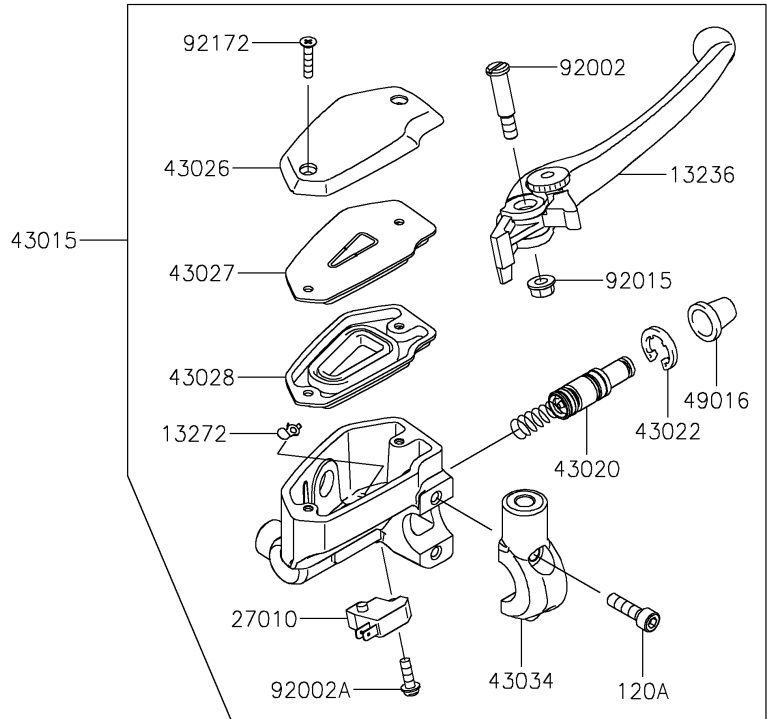

2020 Z650 ABS PARTS DIAGRAM

Front Master Cylinder

F2291

2020 Z650 ABS PARTS LIST

Front Master Cylinder

ITEM NAME	PART NUMBER	QUANTITY
BRACKET,SENSOR CORD (Ref # 11057)	11057-0190	1
BOLT-SOCKET,6X16 (Ref # 120)	120CA0616	1
BOLT-SOCKET,6X22 (Ref # 120A)	120CB0622	2
LEVER-COMP,FRONT BRAKE (Ref # 13236)	13236-0140	1
PLATE (Ref # 13272)	13272-0573	1
ROTOR,SENSOR,FR (Ref # 21007)	21007-0671	1
SENSOR,SPEED,FR (Ref # 21176)	21176-0918	1
SWITCH,BRAKE (Ref # 27010)	27010-0762	1
CYLINDER-ASSY-MASTER,FR (Ref # 43015)	43015-0601	1
PISTON-COMP-BRAKE (Ref # 43020)	43020-0008	1
STOPPER-BRAKE,PISTON (Ref # 43022)	43022-1010	1
CAP-BRAKE (Ref # 43026)	43026-0019	1
PLATE-DIAPHRAGM (Ref # 43027)	43027-0008	1
DIAPHRAGM (Ref # 43028)	43028-0015	1
HOLDER-BRAKE,MASTER CYLINDER (Ref # 43034)	43034-0049	1
COVER-SEAL,MASTER CYLINDER (Ref # 49016)	49016-1044	1
BOLT,LEVER SET,BLACK (Ref # 92002)	92002-1322	1
BOLT,SCREW,4X12 (Ref # 92002A)	92002-1323	1
NUT,FLANGED,6MM (Ref # 92015)	92015-1528	1
BOLT,SOCKET,6X16 (Ref # 92154)	92154-0235	1
BOLT,SOCKET,5X10 (Ref # 92154A)	92154-2801	3
CLAMP (Ref # 92171)	92171-0640	1
SCREW,4X20 (Ref # 92172)	92172-0320	2
CLAMP,HOSE&SENSOR LINE (Ref # 92173)	92173-1613	2