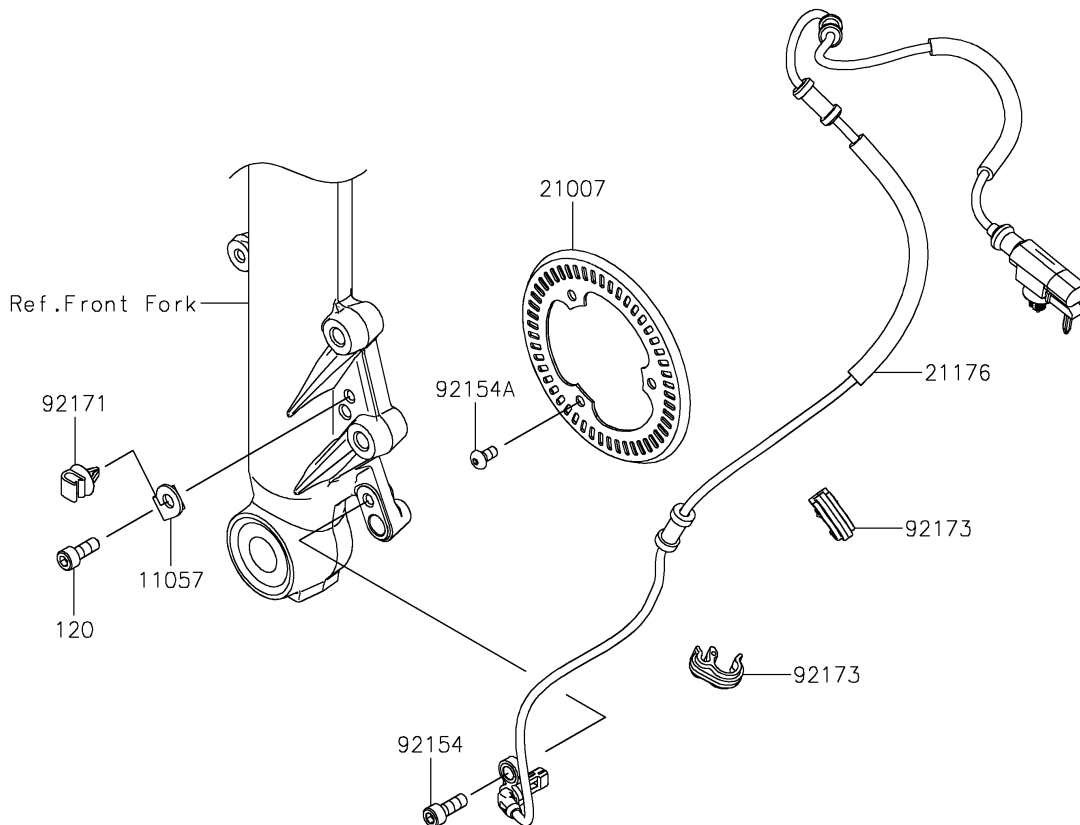

2020 Z650 ABS PARTS DIAGRAM

Front Master Cylinder

F2291

2020 Z650 ABS PARTS LIST

Front Master Cylinder

ITEM NAME	PART NUMBER	QUANTITY
BRACKET,SENSOR CORD (Ref # 11057)	11057-0190	1
BOLT-SOCKET,6X16 (Ref # 120)	120CA0616	1
BOLT-SOCKET,6X22 (Ref # 120A)	120CB0622	2
LEVER-COMP,FRONT BRAKE (Ref # 13236)	13236-0140	1
PLATE (Ref # 13272)	13272-0573	1
ROTOR,SENSOR,FR (Ref # 21007)	21007-0671	1
SENSOR,SPEED,FR (Ref # 21176)	21176-0918	1
SWITCH,BRAKE (Ref # 27010)	27010-0762	1
CYLINDER-ASSY-MASTER,FR (Ref # 43015)	43015-0601	1
PISTON-COMP-BRAKE (Ref # 43020)	43020-0008	1
STOPPER-BRAKE,PISTON (Ref # 43022)	43022-1010	1
CAP-BRAKE (Ref # 43026)	43026-0019	1
PLATE-DIAPHRAGM (Ref # 43027)	43027-0008	1
DIAPHRAGM (Ref # 43028)	43028-0015	1
HOLDER-BRAKE,MASTER CYLINDER (Ref # 43034)	43034-0049	1
COVER-SEAL,MASTER CYLINDER (Ref # 49016)	49016-1044	1
BOLT,LEVER SET,BLACK (Ref # 92002)	92002-1322	1
BOLT,SCREW,4X12 (Ref # 92002A)	92002-1323	1
NUT,FLANGED,6MM (Ref # 92015)	92015-1528	1
BOLT,SOCKET,6X16 (Ref # 92154)	92154-0235	1
BOLT,SOCKET,5X10 (Ref # 92154A)	92154-2801	3
CLAMP (Ref # 92171)	92171-0640	1
SCREW,4X20 (Ref # 92172)	92172-0320	2
CLAMP,HOSE&SENSOR LINE (Ref # 92173)	92173-1613	2