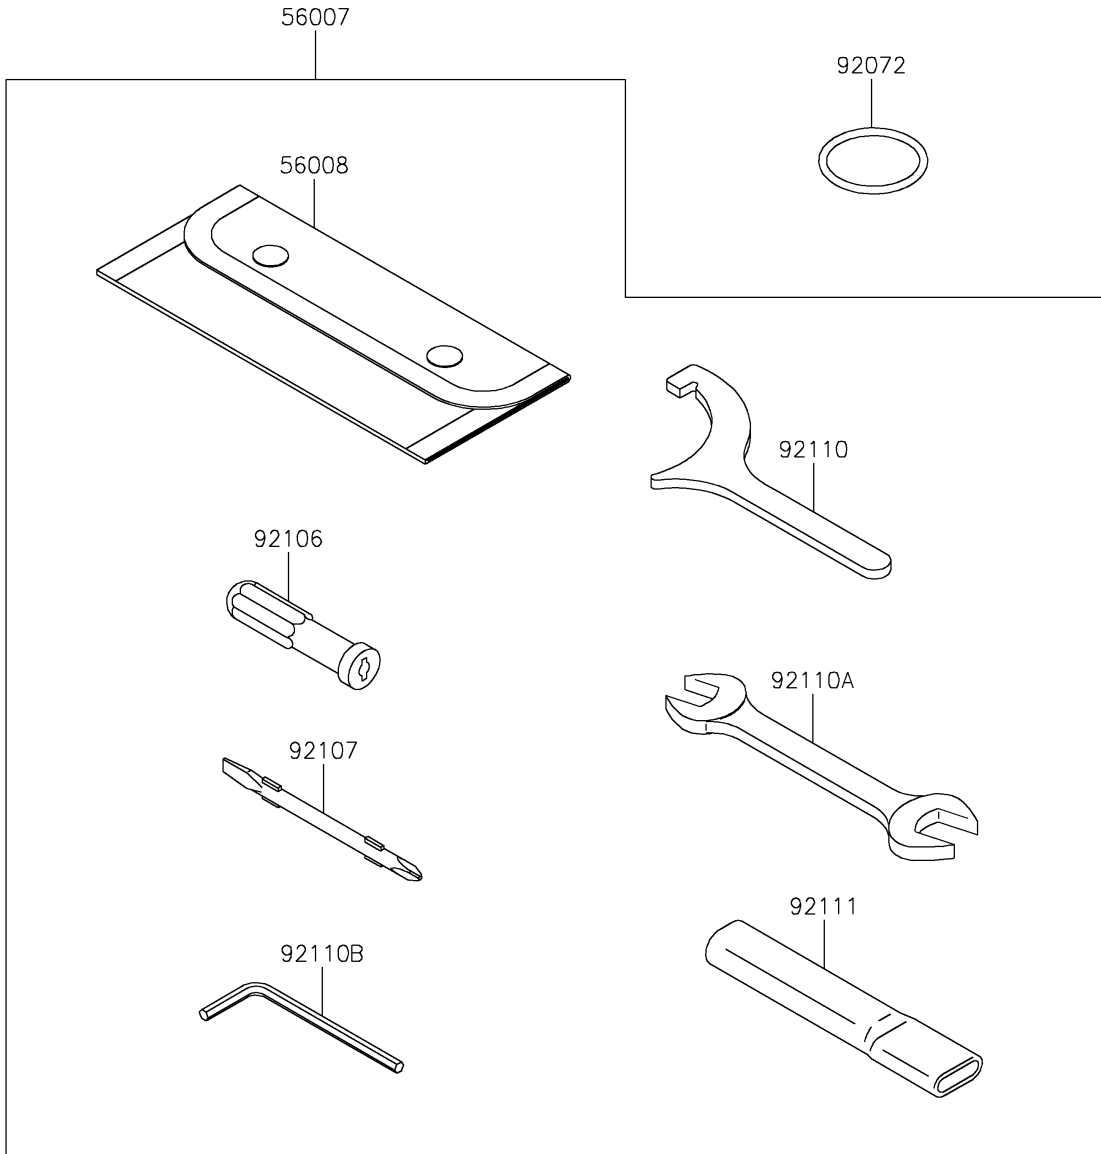

# 2020 Z650 ABS PARTS DIAGRAM

Owner's Tools

F2810

## 2020 Z650 ABS PARTS LIST

### Owner's Tools

ITEM NAME	PART NUMBER	QUANTITY
TOOL-KIT (Ref # 56007)	56007-0176	1
BAG (Ref # 56008)	56008-0038	1
GASKET-LIQUID,TB1211,WHITE (Ref # 56019)	56019-120	1
BAND,TOOL CASE (Ref # 92072)	92072-0865	1
GASKET-LIQUID,TB1211F,CLEAR (Ref # 92104)	92104-0004	1
GASKET-LIQUID,TB1216B,BLACK (Ref # 92104A)	92104-1064	1
GASKET-LIQUID,TB1207B,BLACK (Ref # 92104B)	92104-2068	1
GRIP-SCREW DRIVER (Ref # 92106)	92106-0004	1
TOOL-DRIVER,#2PHILLIPS&SLOT (Ref # 92107)	92107-0019	1
TOOL-WRENCH,HOOK SPANNER,R37.5 (Ref # 92110)	92110-0558	1
TOOL-WRENCH,OPEN END,12X14 (Ref # 92110A)	92110-0565	1
TOOL-WRENCH,ALLEN,4MM (Ref # 92110B)	92110-0567	1
TOOL-BAR,WRENCH (Ref # 92111)	92111-0008	1