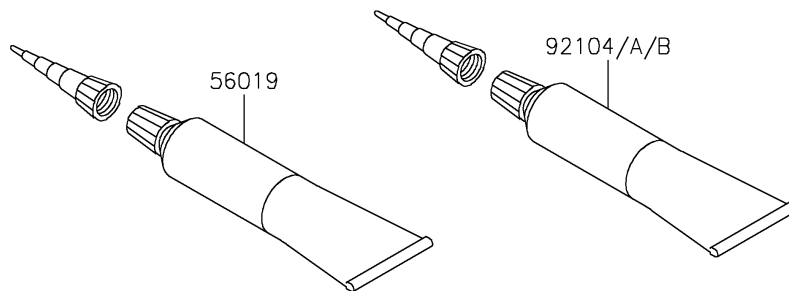

# 2020 Z650 ABS PARTS DIAGRAM

Owner's Tools

F2810

## 2020 Z650 ABS PARTS LIST

### Owner's Tools

ITEM NAME	PART NUMBER	QUANTITY
TOOL-KIT (Ref # 56007)	56007-0176	1
BAG (Ref # 56008)	56008-0038	1
GASKET-LIQUID,TB1211,WHITE (Ref # 56019)	56019-120	1
BAND,TOOL CASE (Ref # 92072)	92072-0865	1
GASKET-LIQUID,TB1211F,CLEAR (Ref # 92104)	92104-0004	1
GASKET-LIQUID,TB1216B,BLACK (Ref # 92104A)	92104-1064	1
GASKET-LIQUID,TB1207B,BLACK (Ref # 92104B)	92104-2068	1
GRIP-SCREW DRIVER (Ref # 92106)	92106-0004	1
TOOL-DRIVER,#2PHILLIPS&SLOT (Ref # 92107)	92107-0019	1
TOOL-WRENCH,HOOK SPANNER,R37.5 (Ref # 92110)	92110-0558	1
TOOL-WRENCH,OPEN END,12X14 (Ref # 92110A)	92110-0565	1
TOOL-WRENCH,ALLEN,4MM (Ref # 92110B)	92110-0567	1
TOOL-BAR,WRENCH (Ref # 92111)	92111-0008	1