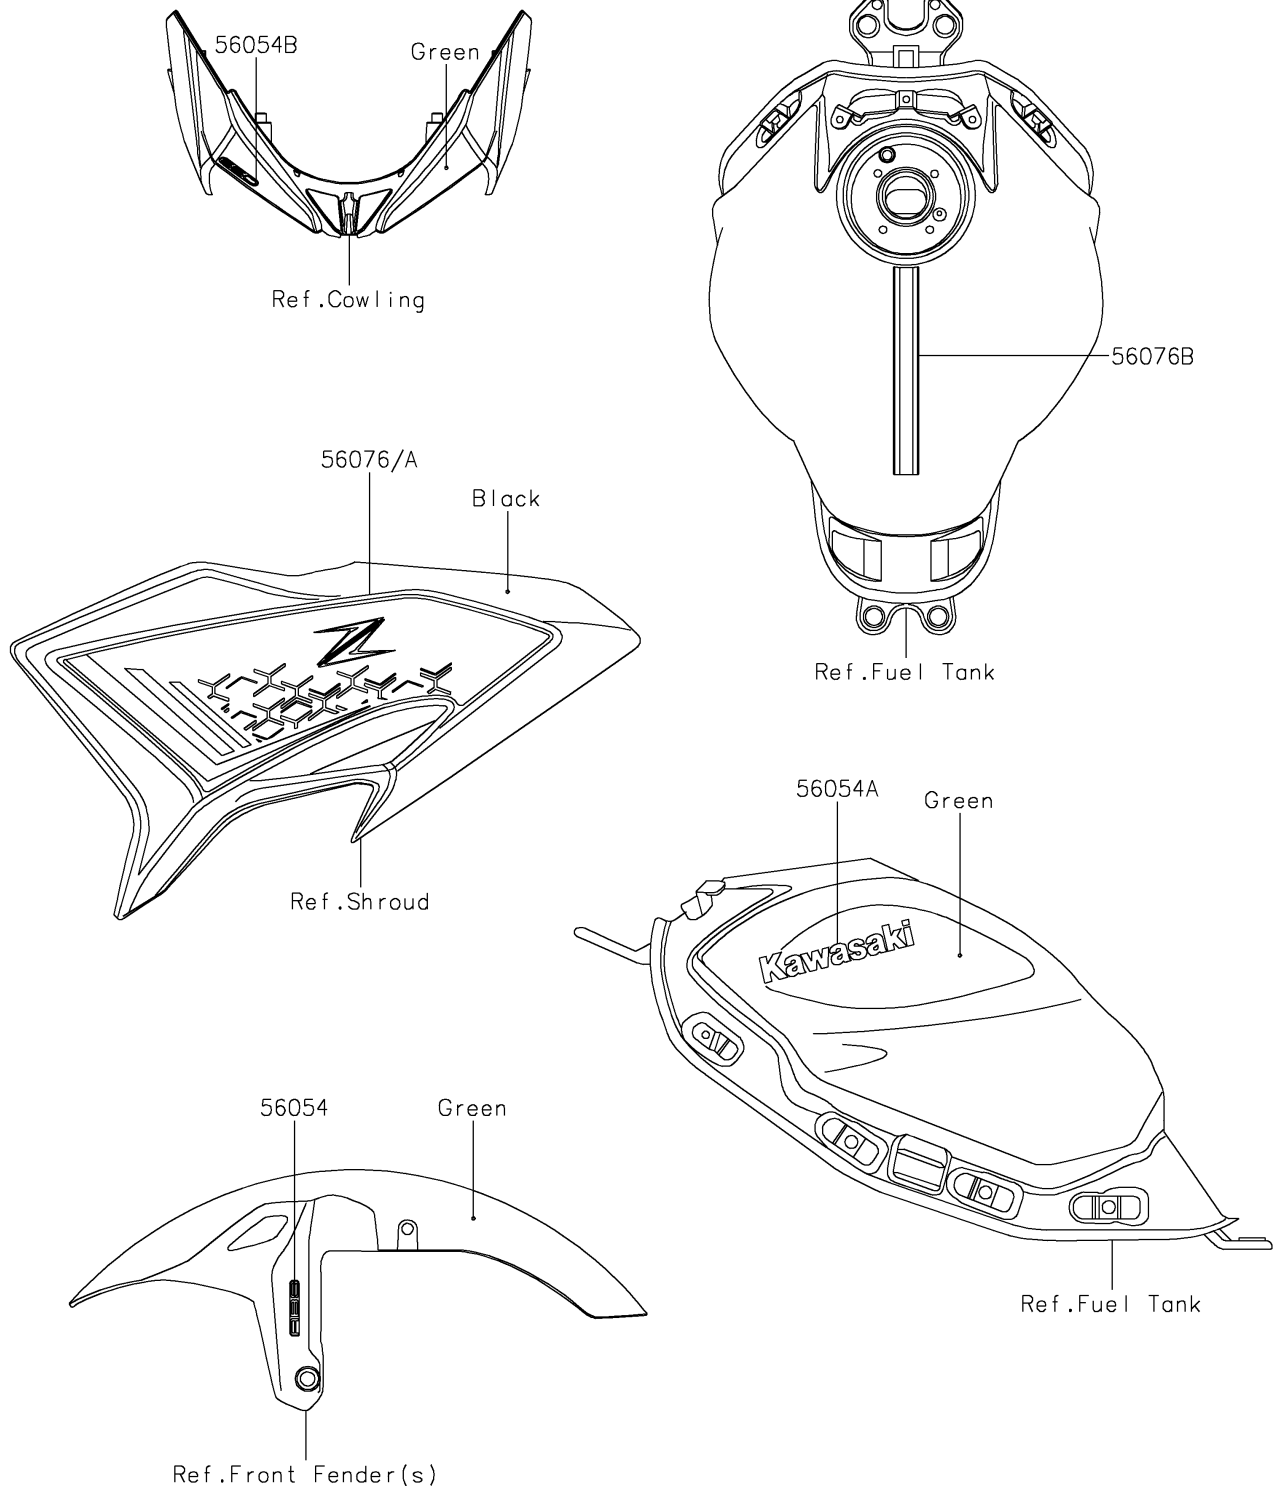

2020 Z650 ABS PARTS DIAGRAM

Decals(Green)(KLF)(CN)

F2861

2020 Z650 ABS PARTS LIST

Decals(Green)(KLF)(CN)

ITEM NAME	PART NUMBER	QUANTITY
MARK,FR FENDER,ABS (Ref # 56054)	56054-1412	2
MARK,FUEL TANK,KAWASAKI (Ref # 56054A)	56054-1477	2
MARK,UPP COWL.,650 (Ref # 56054B)	56054-2707	1
PATTERN,SHROUD,LH (Ref # 56076)	56076-0934	1
PATTERN,SHROUD,RH (Ref # 56076A)	56076-0935	1
PATTERN,FUEL TANK (Ref # 56076B)	56076-0936	1