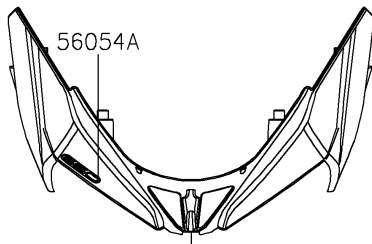

# 2020 Z650 ABS PARTS DIAGRAM

Decals(Black)(KLF)(CA,US)

F2861A

Ref. Cowling

56076B

Ref. Fuel Tank

56076/A

Ref. Shroud

56054B

Ref. Fuel Tank

56054

Ref. Front Fender(s)

## 2020 Z650 ABS PARTS LIST

Decals(Black)(KLF)(CA,US)

ITEM NAME	PART NUMBER	QUANTITY
MARK,FR FENDER,ABS (Ref # 56054)	56054-1064	2
MARK,UPP COWL.,650 (Ref # 56054A)	56054-2708	1
MARK,FUEL TANK,KAWASAKI (Ref # 56054B)	56054-2709	2
PATTERN,SHROUD,LH (Ref # 56076)	56076-0937	1
PATTERN,SHROUD,RH (Ref # 56076A)	56076-0938	1
PATTERN,FUEL TANK (Ref # 56076B)	56076-0939	1