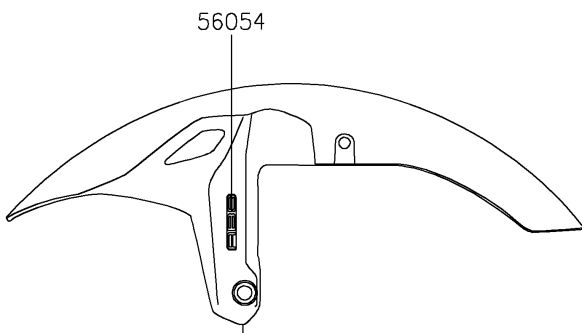

# 2020 Z650 ABS PARTS DIAGRAM

Decals(Black)(KLF)(CA,US)

F2861A

Ref. Cowling

56076B

Ref. Fuel Tank

56076/A

Ref. Shroud

56054B

Ref. Fuel Tank

56054

Ref. Front Fender(s)

## 2020 Z650 ABS PARTS LIST

Decals(Black)(KLF)(CA,US)

ITEM NAME	PART NUMBER	QUANTITY
MARK,FR FENDER,ABS (Ref # 56054)	56054-1064	2
MARK,UPP COWL.,650 (Ref # 56054A)	56054-2708	1
MARK,FUEL TANK,KAWASAKI (Ref # 56054B)	56054-2709	2
PATTERN,SHROUD,LH (Ref # 56076)	56076-0937	1
PATTERN,SHROUD,RH (Ref # 56076A)	56076-0938	1
PATTERN,FUEL TANK (Ref # 56076B)	56076-0939	1