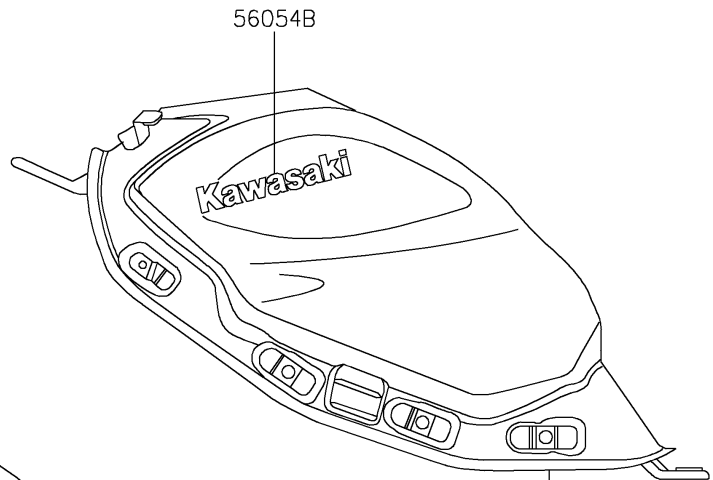

# 2020 Z650 ABS PARTS DIAGRAM

Decals(Black)(KLF)(CA,US)

F2861A

Ref. Cowling

56076B

Ref. Fuel Tank

56076/A

Ref. Shroud

56054B

Ref. Fuel Tank

56054

Ref. Front Fender(s)

## 2020 Z650 ABS PARTS LIST

Decals(Black)(KLF)(CA,US)

ITEM NAME	PART NUMBER	QUANTITY
MARK,FR FENDER,ABS (Ref # 56054)	56054-1064	2
MARK,UPP COWL.,650 (Ref # 56054A)	56054-2708	1
MARK,FUEL TANK,KAWASAKI (Ref # 56054B)	56054-2709	2
PATTERN,SHROUD,LH (Ref # 56076)	56076-0937	1
PATTERN,SHROUD,RH (Ref # 56076A)	56076-0938	1
PATTERN,FUEL TANK (Ref # 56076B)	56076-0939	1