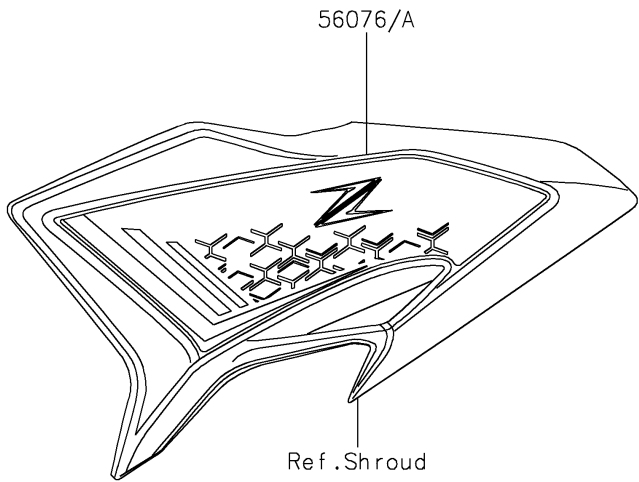

# 2020 Z650 ABS PARTS DIAGRAM

Decals(Black)(KLF)(CA,US)

F2861A

Ref. Cowling

56076B

Ref. Fuel Tank

56076/A

Ref. Shroud

56054B

Ref. Fuel Tank

56054

Ref. Front Fender(s)

## 2020 Z650 ABS PARTS LIST

Decals(Black)(KLF)(CA,US)

ITEM NAME	PART NUMBER	QUANTITY
MARK,FR FENDER,ABS (Ref # 56054)	56054-1064	2
MARK,UPP COWL.,650 (Ref # 56054A)	56054-2708	1
MARK,FUEL TANK,KAWASAKI (Ref # 56054B)	56054-2709	2
PATTERN,SHROUD,LH (Ref # 56076)	56076-0937	1
PATTERN,SHROUD,RH (Ref # 56076A)	56076-0938	1
PATTERN,FUEL TANK (Ref # 56076B)	56076-0939	1