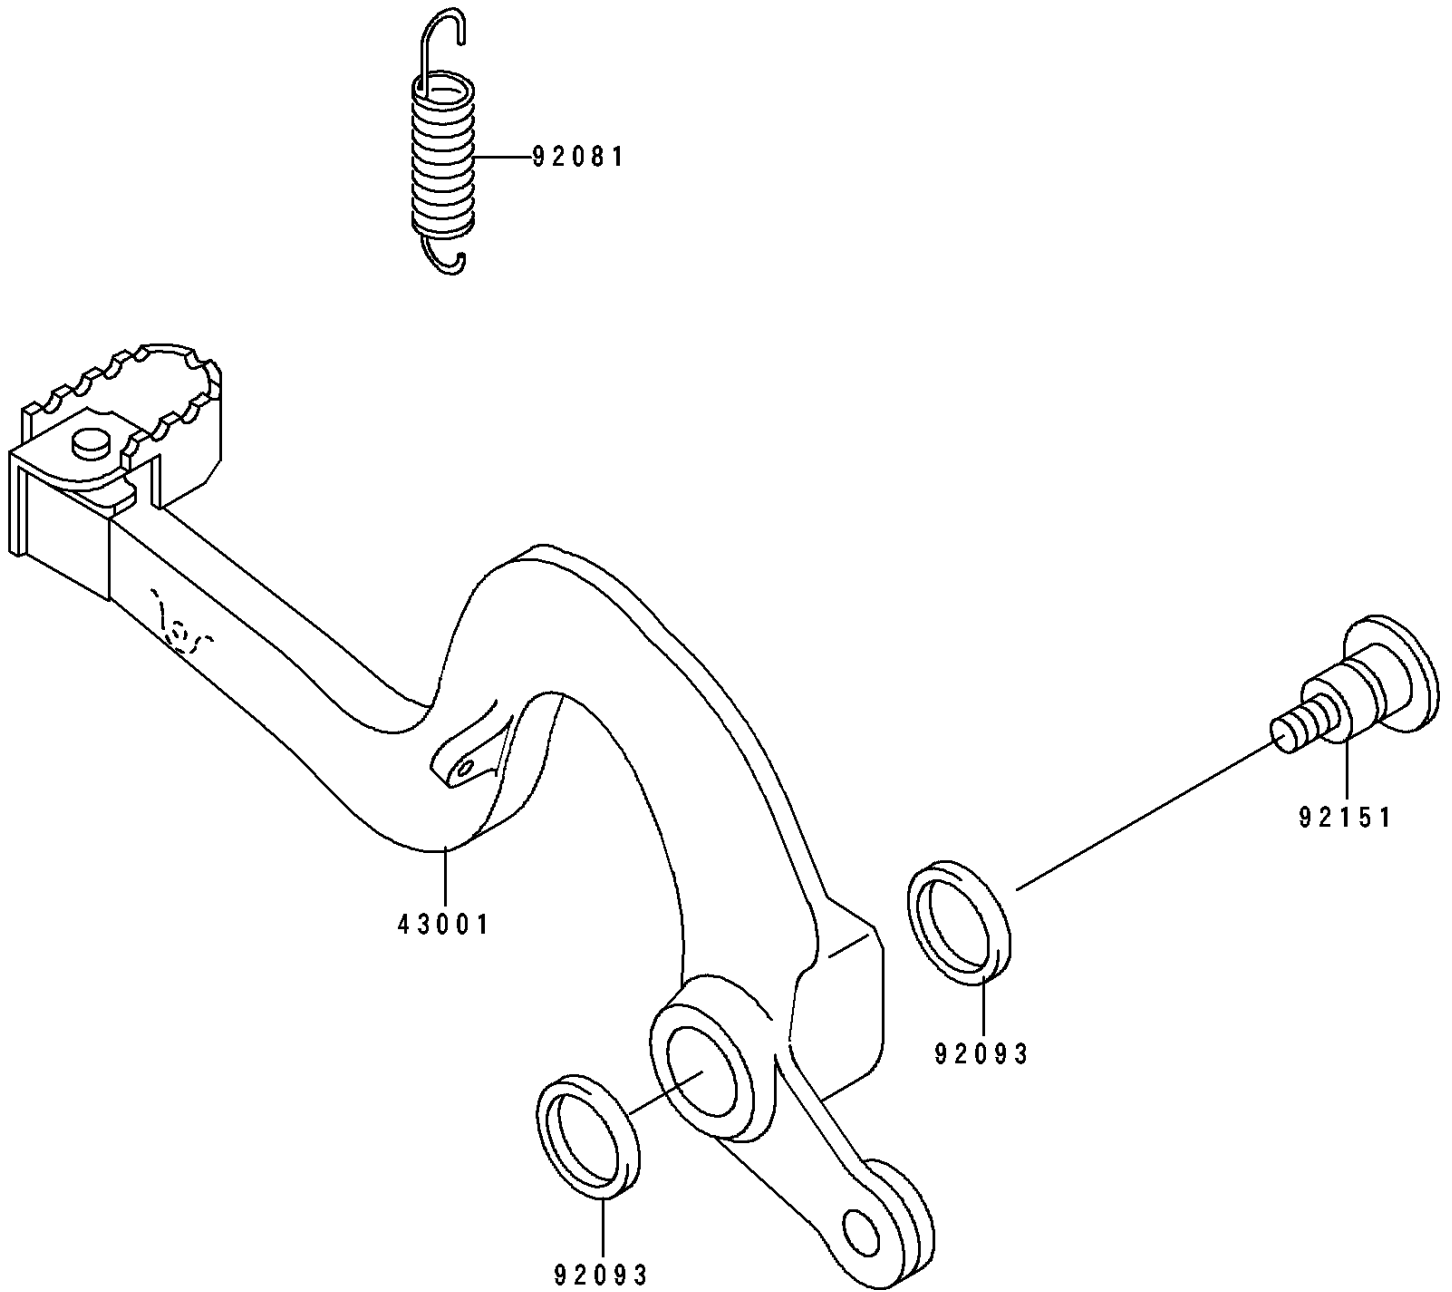

1997 KX250 PARTS DIAGRAM

Brake Pedal

F2260

1997 KX250 PARTS LIST

Brake Pedal

ITEM NAME	PART NUMBER	QUANTITY
LEVER-BRAKE,PEDAL (Ref # 43001)	43001-1382	1
SPRING,BRAKE PEDAL RETURN (Ref # 92081)	92081-1932	1
SEAL,MY15.9X20X2.8 (Ref # 92093)	92093-1433	2
BOLT (Ref # 92151)	92151-1104	1