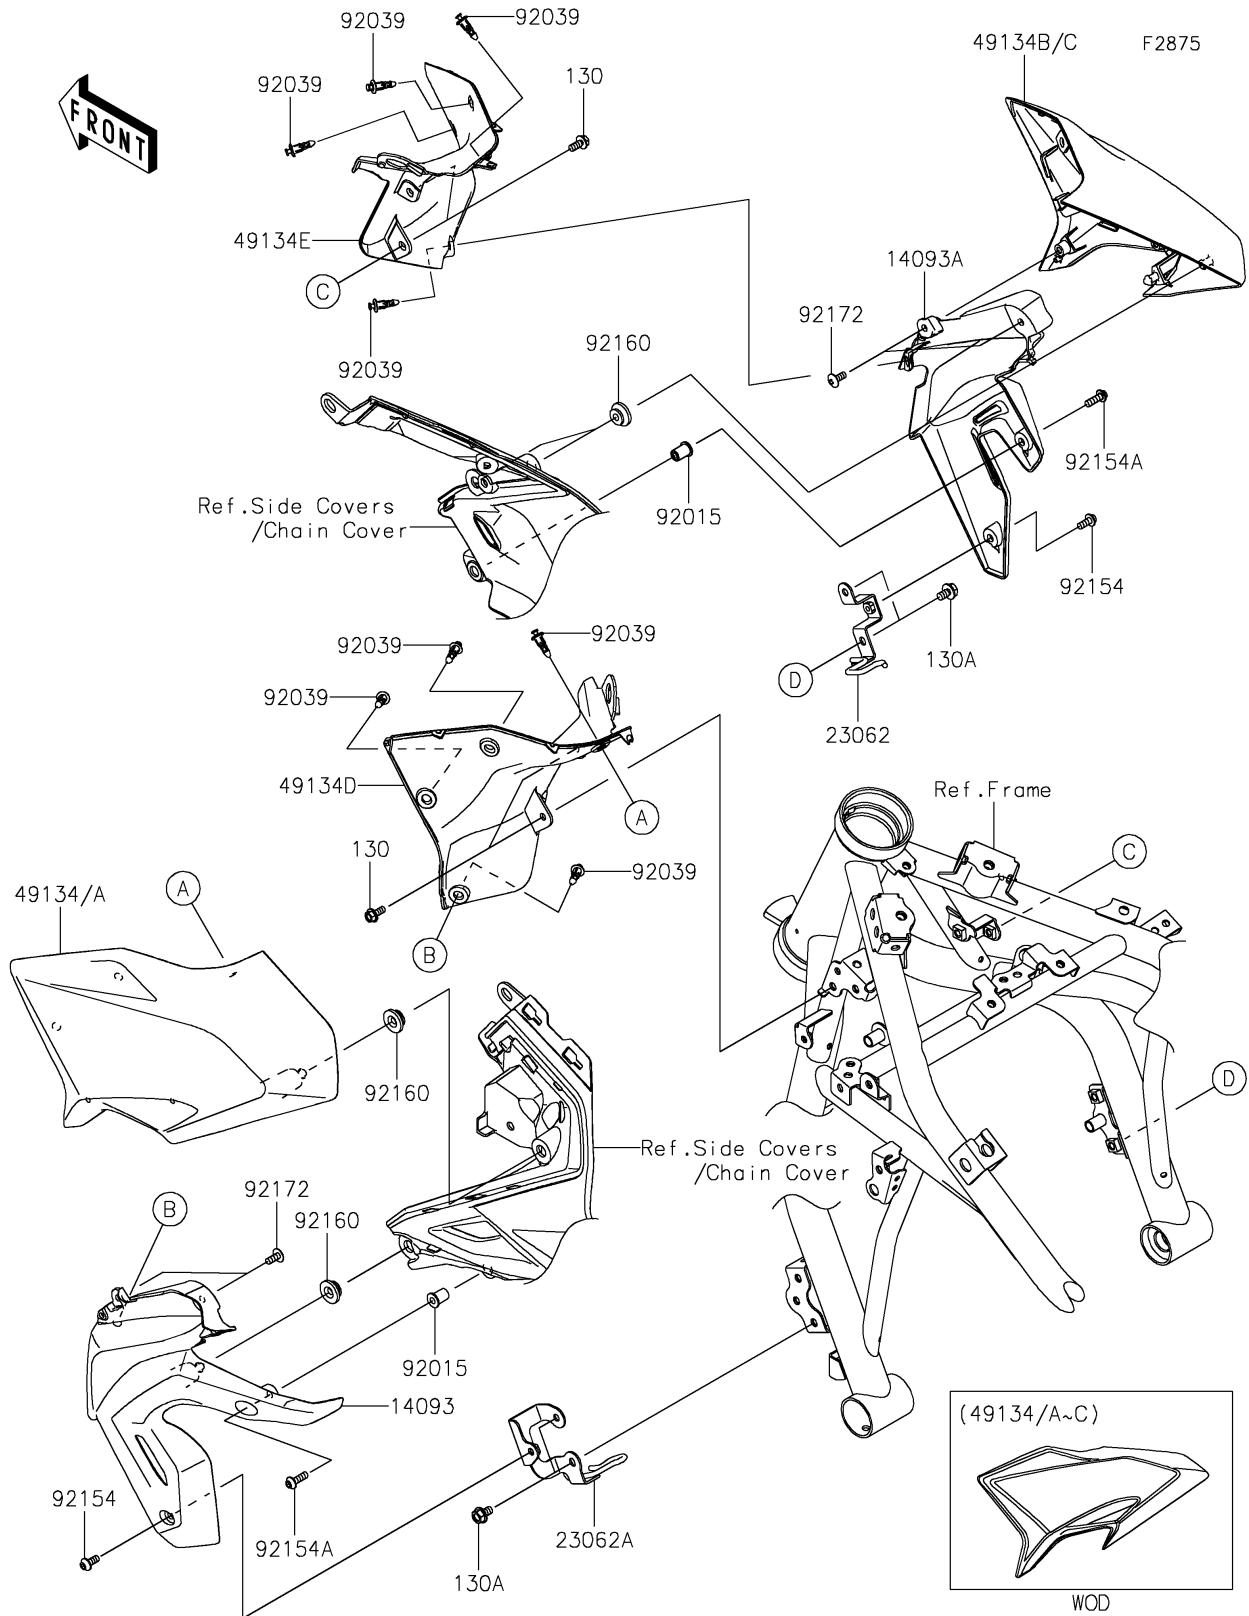

2020 Z650 ABS PARTS DIAGRAM

Shroud

2020 Z650 ABS PARTS LIST

Shroud

ITEM NAME	PART NUMBER	QUANTITY
BOLT-FLANGED,5X12 (Ref # 130)	130BA0512	4
BOLT-FLANGED,6X10 (Ref # 130A)	130BA0610	4
COVER,RADIATOR,LH (Ref # 14093)	14093-0935	1
COVER,RADIATOR,RH (Ref # 14093A)	14093-0936	1
BRACKET-COMP,RADIATOR COVER,RH (Ref # 23062)	23062-1246	1
BRACKET-COMP,RADIATOR COVER,LH (Ref # 23062A)	23062-1285	1
SHROUD,OUTER,LH,M.S.BLACK (Ref # 49134)	49134-0008-660	1
SHROUD,OUTER,RH,M.S.BLACK (Ref # 49134B)	49134-0009-660	1
SHROUD,INNER,LH (Ref # 49134D)	49134-0010	1
SHROUD,INNER,RH (Ref # 49134E)	49134-0011	1
NUT,WELL,5MM (Ref # 92015)	92015-1757	2
RIVET (Ref # 92039)	92039-0709	8
BOLT,SOCKET,5X12 (Ref # 92154)	92154-0917	2
BOLT,SOCKET,5X16 (Ref # 92154A)	92154-1701	2
DAMPER (Ref # 92160)	92160-1613	4
SCREW,5X12 (Ref # 92172)	92172-0821	4