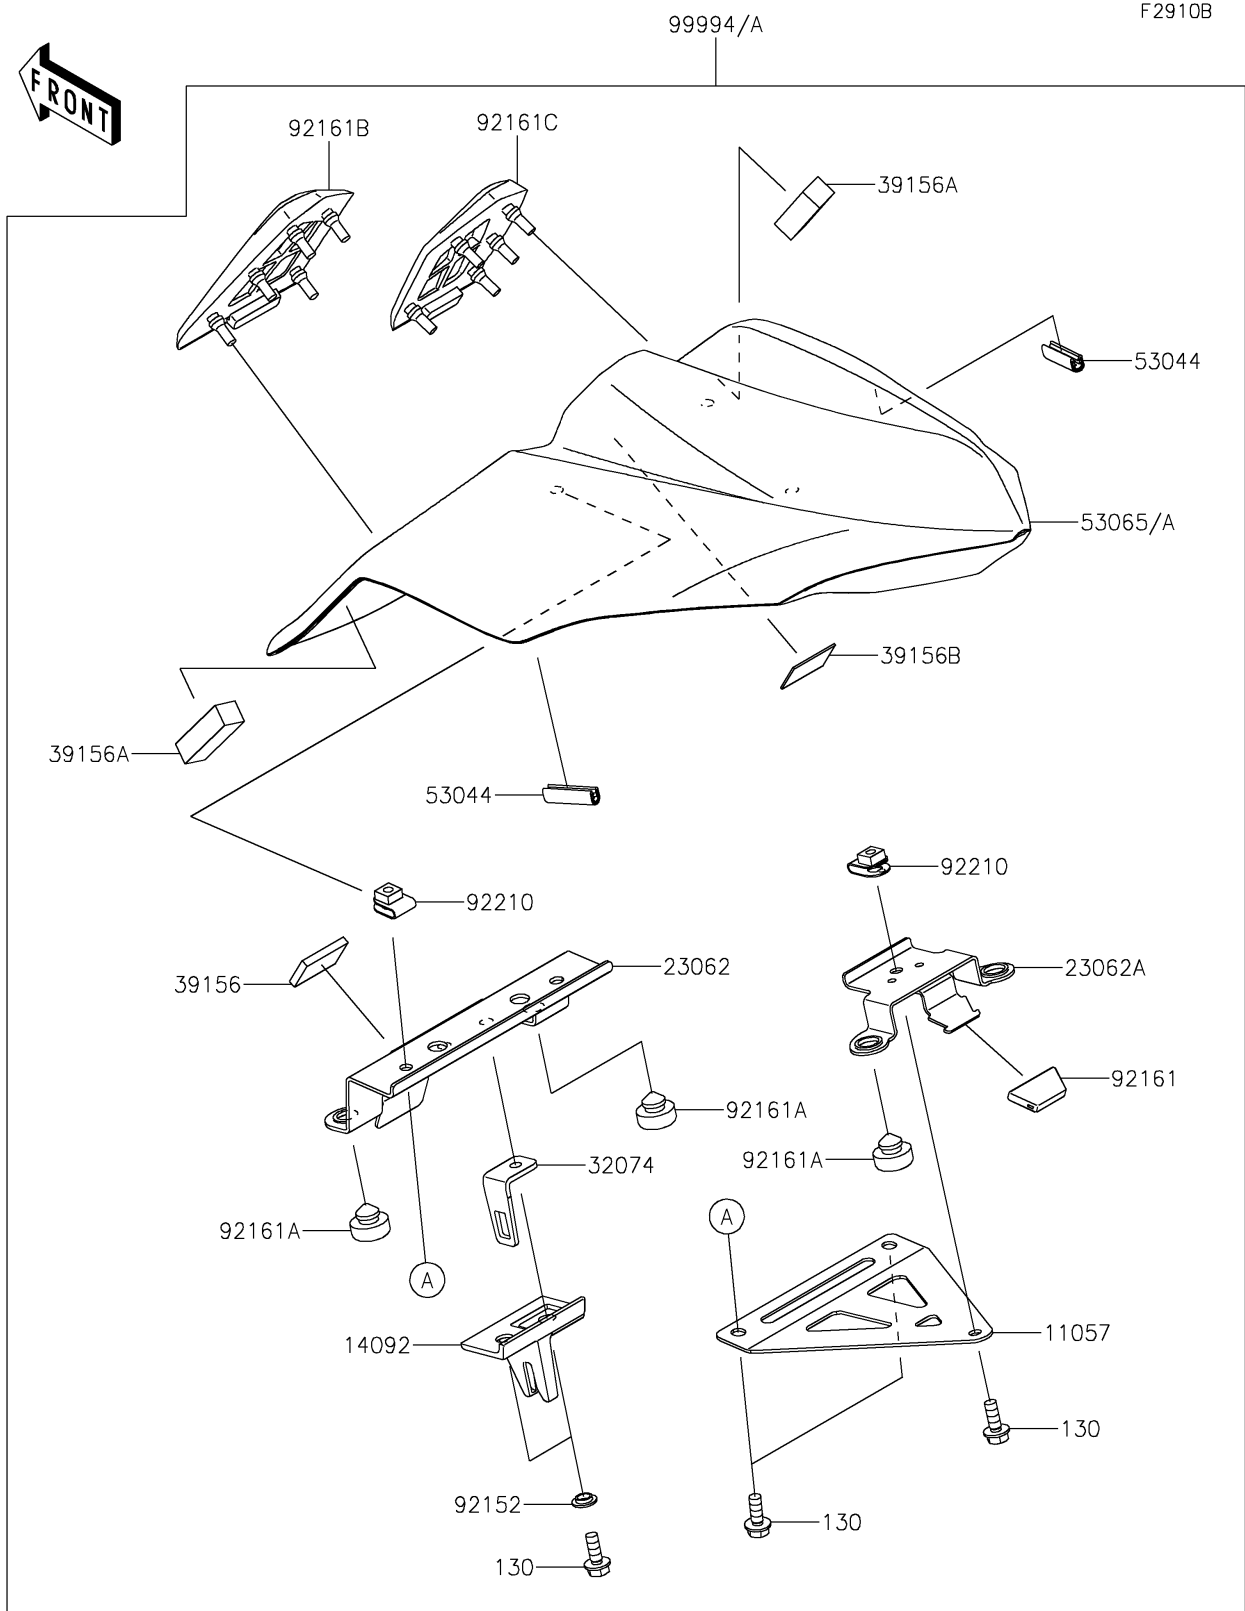

2020 Z650 ABS PARTS DIAGRAM

Accessory(Pillion Seat Cover)

2020 Z650 ABS PARTS LIST

Accessory(Pillion Seat Cover)

ITEM NAME	PART NUMBER	QUANTITY
BRACKET,SEAT COVER (Ref # 11057)	11057-0808	1
BOLT-FLANGED,6X16 (Ref # 130)	130BA0616	5
COVER (Ref # 14092)	14092-0248	1
BRACKET-COMP (Ref # 23062)	23062-0907	1
BRACKET-COMP (Ref # 23062A)	23062-0914	1
BRACKET-LOCK (Ref # 32074)	32074-0017	1
PAD,20X30X4 (Ref # 39156)	39156-0705	1
PAD,13X43X12 (Ref # 39156A)	39156-0978	2
PAD,20X30X1 (Ref # 39156B)	39156-2199	1
TRIM,L=30 (Ref # 53044)	53044-0001	2
COVER SEAT,M.S.BLACK (Ref # 53065A)	53065-0039-660	1
COLLAR (Ref # 92152)	92152-0250	2
DAMPER (Ref # 92161)	92161-0629	1
DAMPER,10X20X8 (Ref # 92161A)	92161-0855	4
DAMPER,COVER SEAT,LH (Ref # 92161B)	92161-1855	1
DAMPER,COVER SEAT,RH (Ref # 92161C)	92161-1856	1
NUT,6MM (Ref # 92210)	92210-0277	3
KIT,SINGLE SEAT COVER,M.S.BLK (Ref # 99994A)	99994-0796-660	1