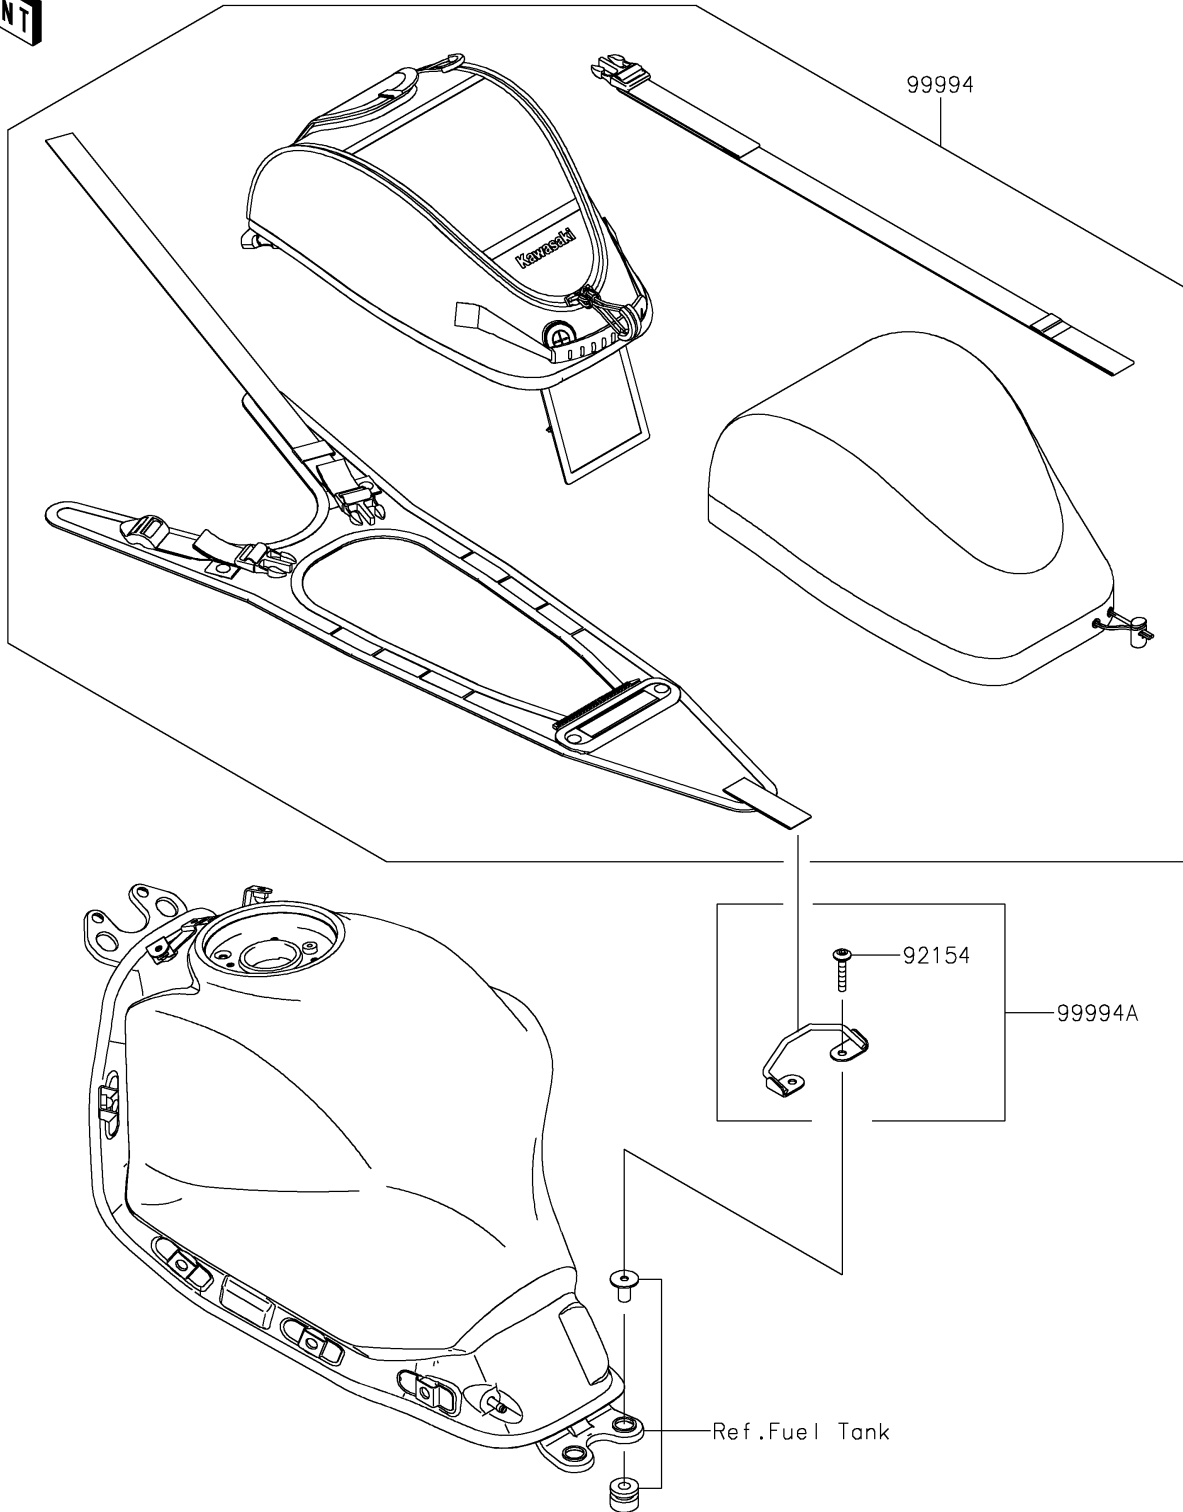

2020 Z650 ABS PARTS DIAGRAM

Accessory(Tank Bag)

F2910D

2020 Z650 ABS PARTS LIST

Accessory(Tank Bag)

ITEM NAME	PART NUMBER	QUANTITY
BOLT,SOCKET,6X35 (Ref # 92154)	92154-0203	2
KIT-ACCESSORY,TANK BAG (Ref # 99994)	99994-0803	1
KIT-ACCESSORY,TANK BAG BRACKET (Ref # 99994A)	99994-0885	1