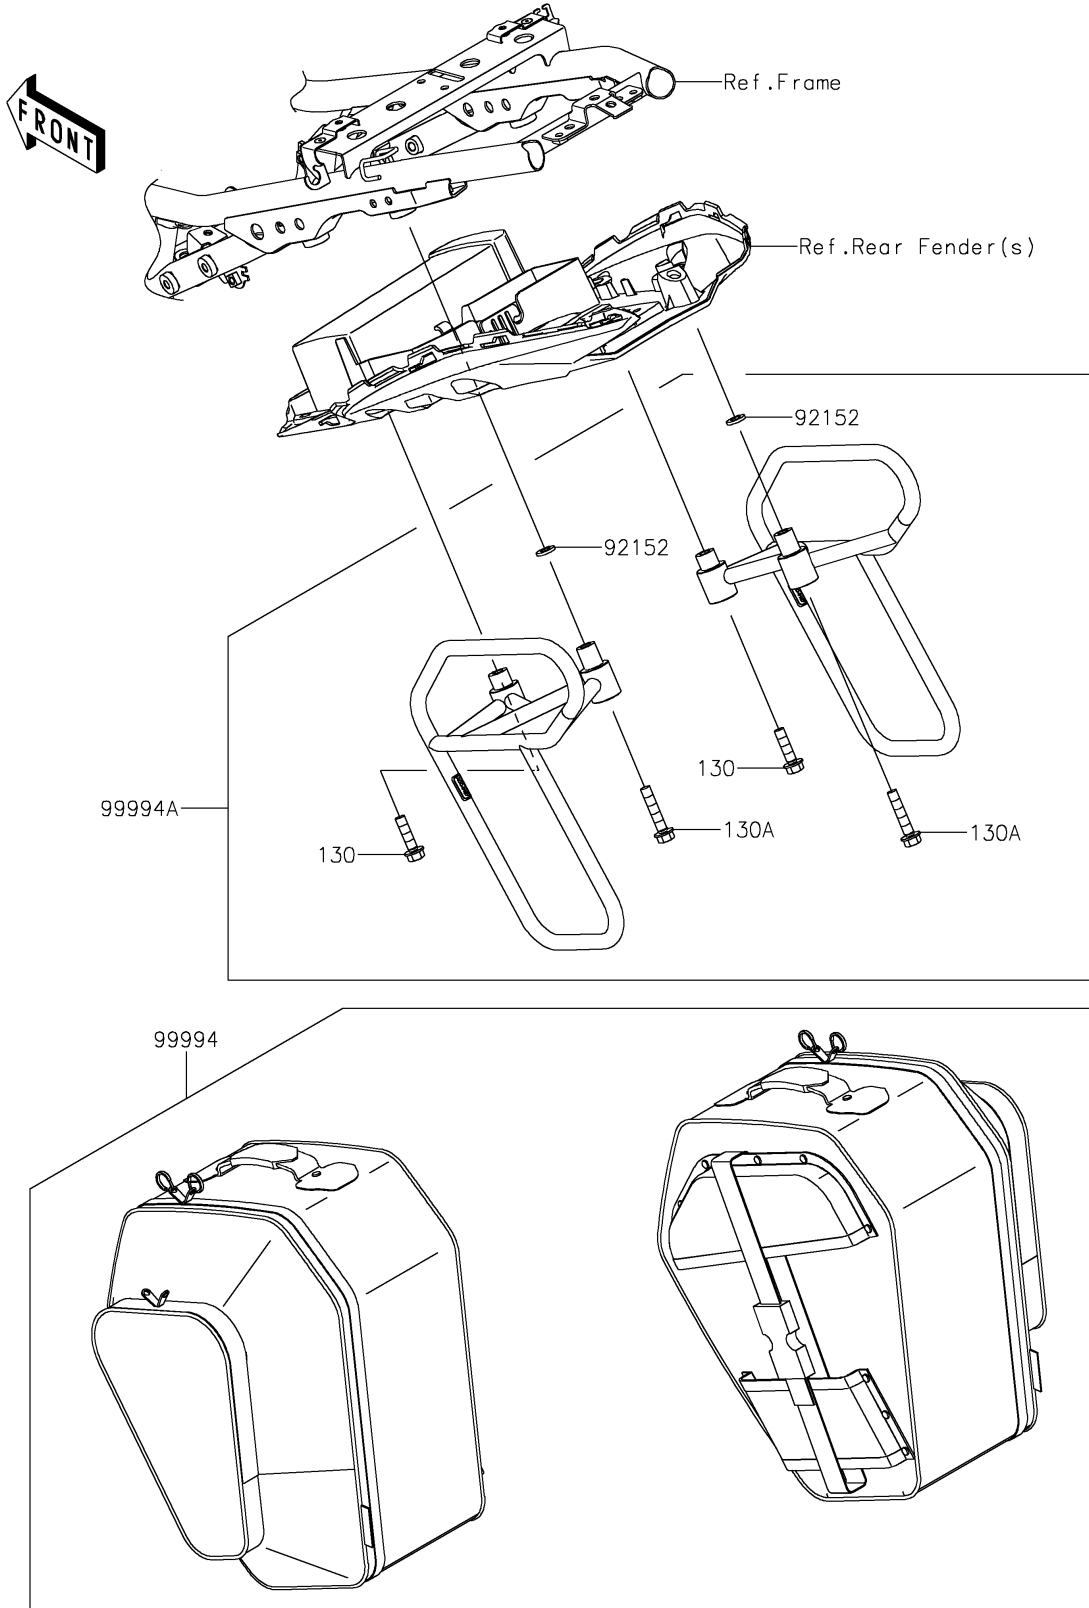

2020 Z650 ABS PARTS DIAGRAM

Accessory(Pannier)

F2910E

2020 Z650 ABS PARTS LIST

Accessory(Pannier)

ITEM NAME	PART NUMBER	QUANTITY
BOLT-FLANGED,8X30 (Ref # 130)	130BA0830	2
BOLT-FLANGED,8X40 (Ref # 130A)	130BA0840	2
COLLAR,8.5X16X2.3 (Ref # 92152)	92152-2320	2
KIT-ACC,PANNIER(SOFT-LUGGAGE) (Ref # 99994)	99994-0801	1
KIT-ACCESSORY,PANNIER BRACKET (Ref # 99994A)	99994-0802	1