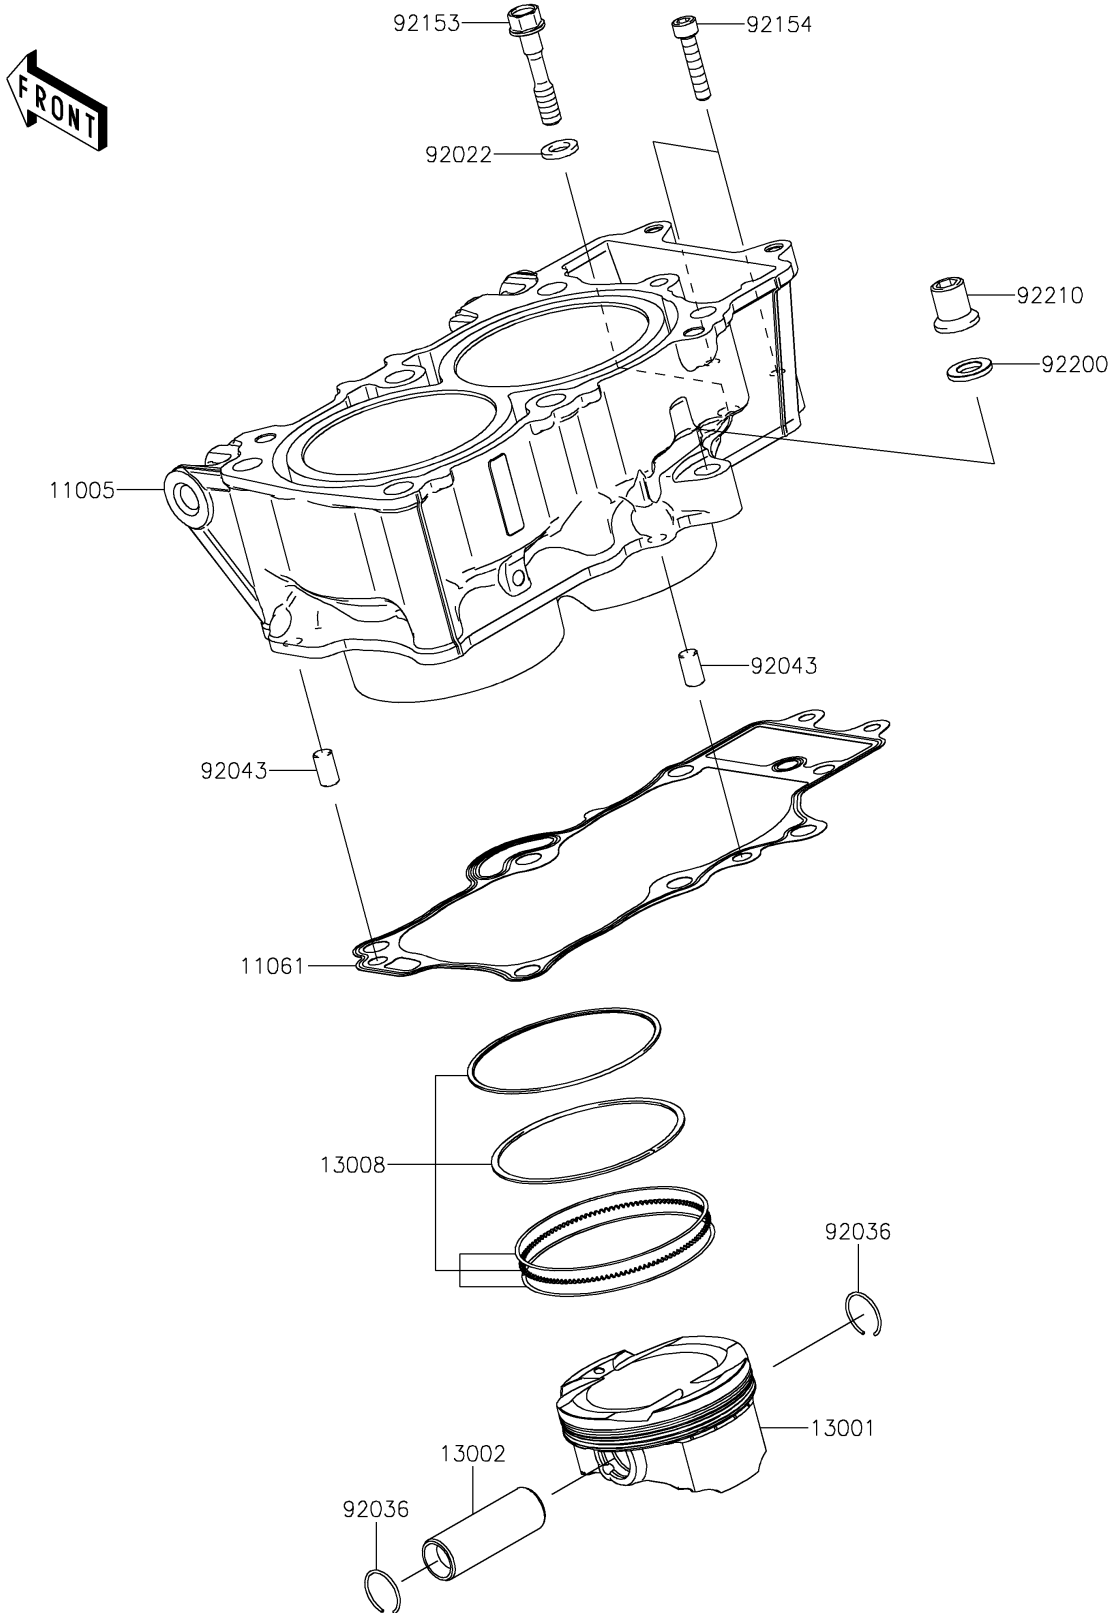

# 2020 NINJA® 650 ABS PARTS DIAGRAM

Cylinder/Piston(s)

E1120

## 2020 NINJA® 650 ABS PARTS LIST

Cylinder/Piston(s)

ITEM NAME	PART NUMBER	QUANTITY
CYLINDER-ENGINE (Ref # 11005)	11005-0666	1
GASKET,CYLINDER BASE (Ref # 11061)	11061-1207	1
PISTON-ENGINE (Ref # 13001)	13001-0786	2
PIN-PISTON (Ref # 13002)	13002-0007	2
RING-SET-PISTON (Ref # 13008)	13008-1196	2
WASHER,9X15.5X2 (Ref # 92022)	92022-1401	1
RING-SNAP,PISTON PIN (Ref # 92036)	92036-008	4
PIN,8X14 (Ref # 92043)	92043-1567	2
BOLT,8X43 (Ref # 92153)	92153-1011	1
BOLT,SOCKET,6X30 (Ref # 92154)	92154-0116	2
WASHER,10.5X19X2.3 (Ref # 92200)	92200-0363	1
NUT (Ref # 92210)	92210-0223	1