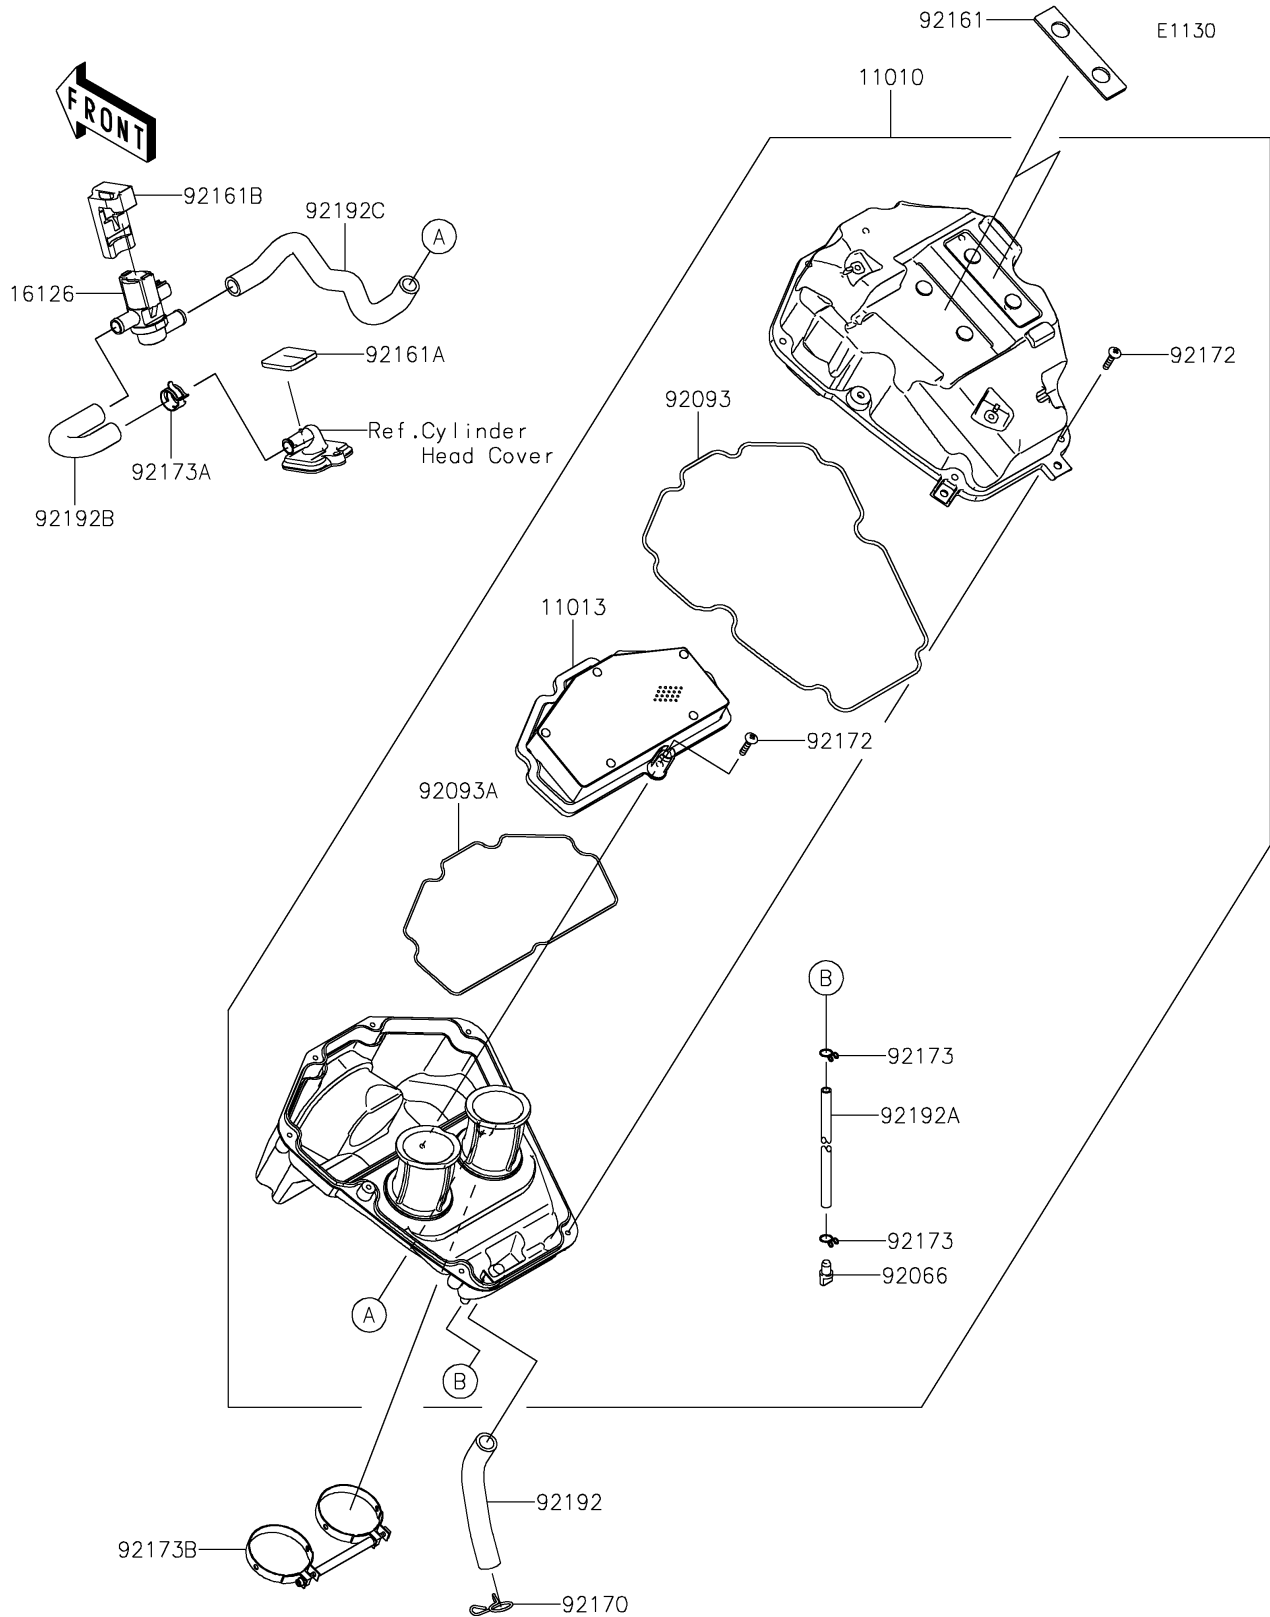

2020 NINJA® 650 ABS PARTS DIAGRAM

Air Cleaner

2020 NINJA® 650 ABS PARTS LIST

Air Cleaner

ITEM NAME	PART NUMBER	QUANTITY
FILTER-ASSY-AIR (Ref # 11010)	11010-0869	1
ELEMENT-AIR FILTER (Ref # 11013)	11013-0745	1
VALVE,AIR SWITING (Ref # 16126)	16126-0743	1
PLUG,DRAIN (Ref # 92066)	92066-0782	1
SEAL (Ref # 92093)	92093-0610	1
SEAL,ELEMENT (Ref # 92093A)	92093-0611	1
DAMPER (Ref # 92161)	92161-1428	2
DAMPER (Ref # 92161A)	92161-1899	1
DAMPER (Ref # 92161B)	92161-1933	1
CLAMP (Ref # 92170)	92170-1017	1
SCREW,5X25 (Ref # 92172)	92172-0891	9
CLAMP,10MM (Ref # 92173)	92173-1044	2
CLAMP (Ref # 92173A)	92173-1463	1
CLAMP (Ref # 92173B)	92173-1698	1
TUBE,BREATHER (Ref # 92192)	92192-0958	1
TUBE,DRAIN,L=245 (Ref # 92192A)	92192-1380	1
TUBE,ASV-HEAD (Ref # 92192B)	92192-1698	1
TUBE,A/C-ASV (Ref # 92192C)	92192-1699	1