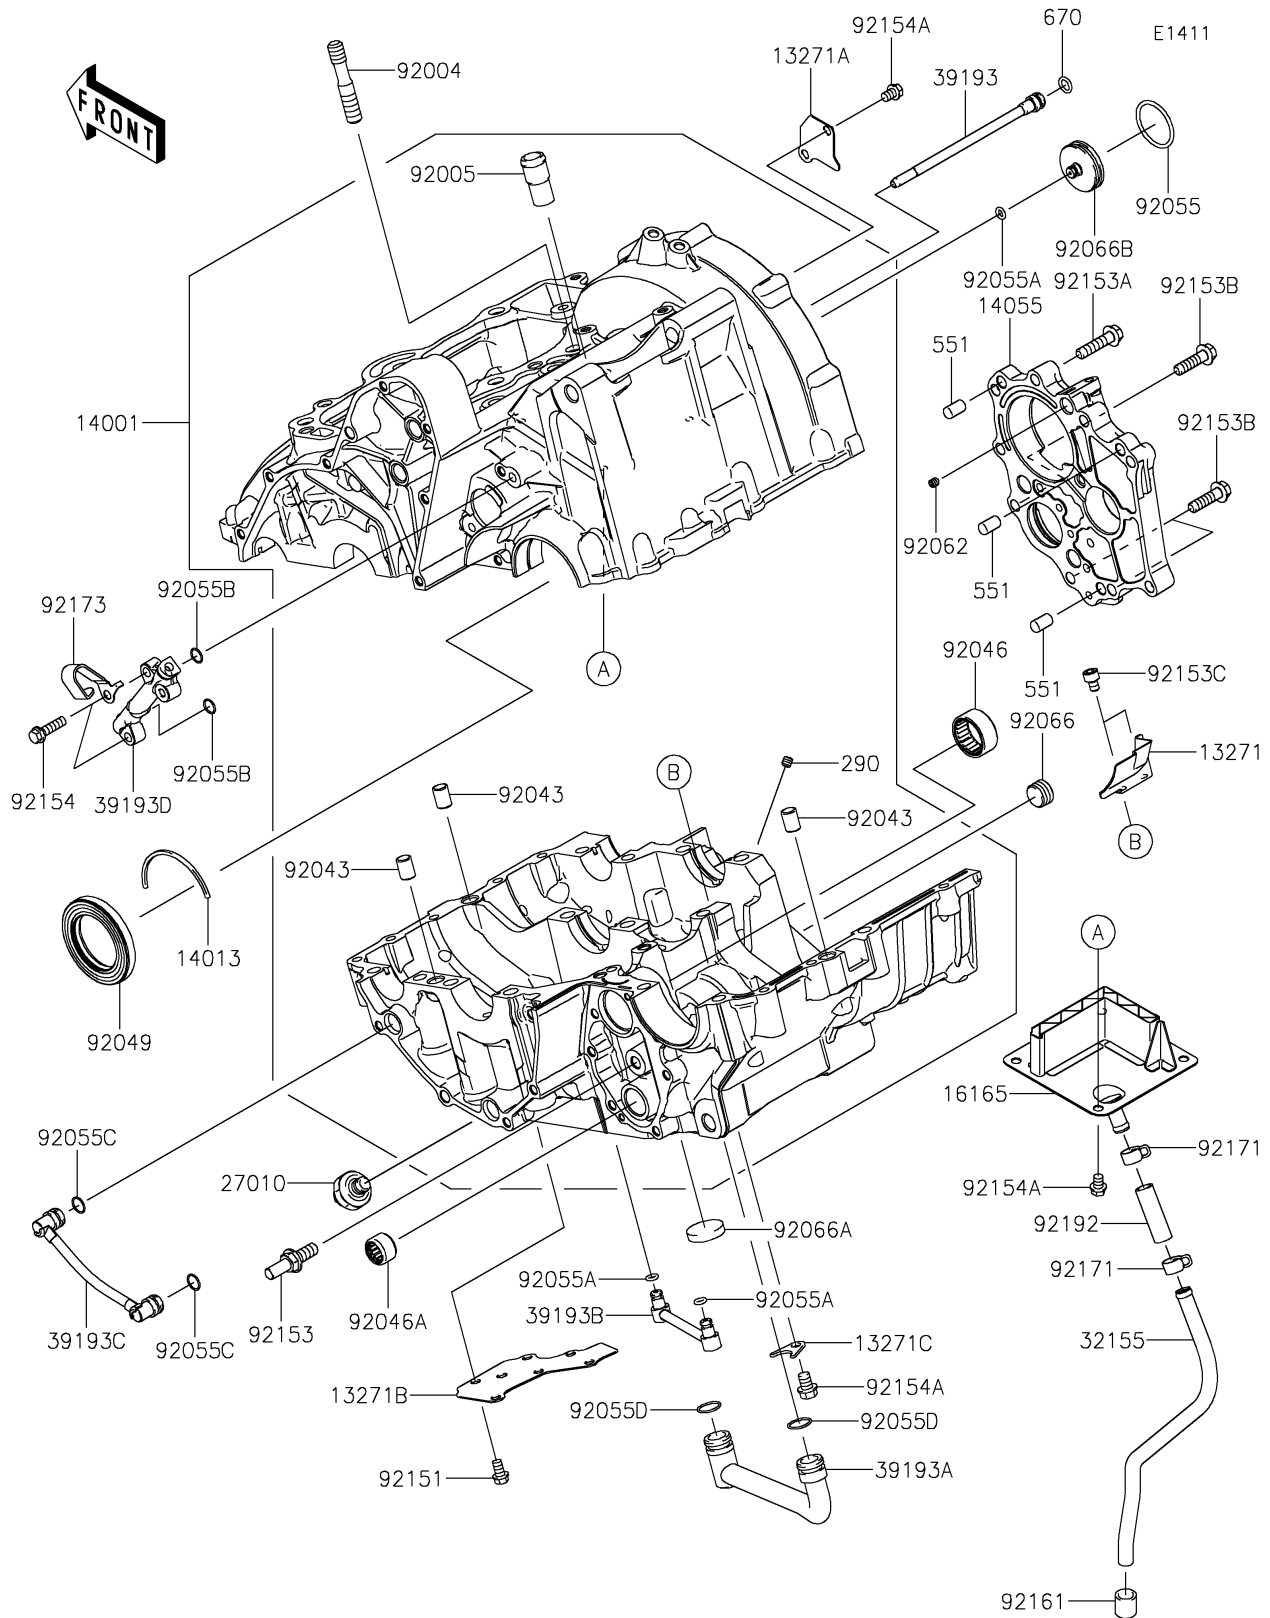

2020 NINJA® 650 ABS PARTS DIAGRAM

Crankcase

2020 NINJA® 650 ABS PARTS LIST

Crankcase

ITEM NAME	PART NUMBER	QUANTITY
PLATE,OIL SHIELDING (Ref # 13271)	13271-0575	1
PLATE (Ref # 13271A)	13271-0577	1
PLATE (Ref # 13271B)	13271-0584	1
PLATE,OIL PIPE (Ref # 13271C)	13271-1187	1
SET-CRANKCASE (Ref # 14001)	14001-0662	1
RING-POSITION,T=1.98 (Ref # 14013)	14013-1004	1
CASE-GEAR,TRANSMISSION (Ref # 14055)	14055-0051	1
SEPARATOR,BREATHER (Ref # 16165)	16165-0056	1
SWITCH,OIL PRESSURE (Ref # 27010)	27010-1313	1
PIPE,BREATHER (Ref # 32155)	32155-0891	1
PIPE-OIL (Ref # 39193)	39193-0564	1
PIPE-OIL (Ref # 39193A)	39193-0565	1
PIPE-OIL (Ref # 39193B)	39193-0566	1
PIPE-OIL (Ref # 39193C)	39193-0567	1
PIPE-OIL (Ref # 39193D)	39193-0569	1
STUD,10X34.5 (Ref # 92004)	92004-0024	1
FITTING,BREATHER (Ref # 92005)	92005-0713	1
PIN,DOWEL,10X14 (Ref # 92043)	92043-1037	3
BEARING-NEEDLE,24BTM3013 (Ref # 92046)	92046-0017	1
BEARING-NEEDLE,HK1312 (Ref # 92046A)	92046-1148	1
SEAL-OIL,HTC40628 (Ref # 92049)	92049-1501	1
RING-O,29.7X2.4 (Ref # 92055)	92055-0006	1
RING-O,4.8MM (Ref # 92055A)	92055-0845	3
RING-O,8.8MM (Ref # 92055B)	92055-0846	2
RING-O,9.8MM (Ref # 92055C)	92055-0847	2
RING-O,13.8MM (Ref # 92055D)	92055-0848	2
NOZZLE,5X6,SILVER (Ref # 92062)	92062-1086	1
PLUG,PT3/8X10 (Ref # 92066)	92066-0003	1
PLUG,25X5 (Ref # 92066A)	92066-0061	1