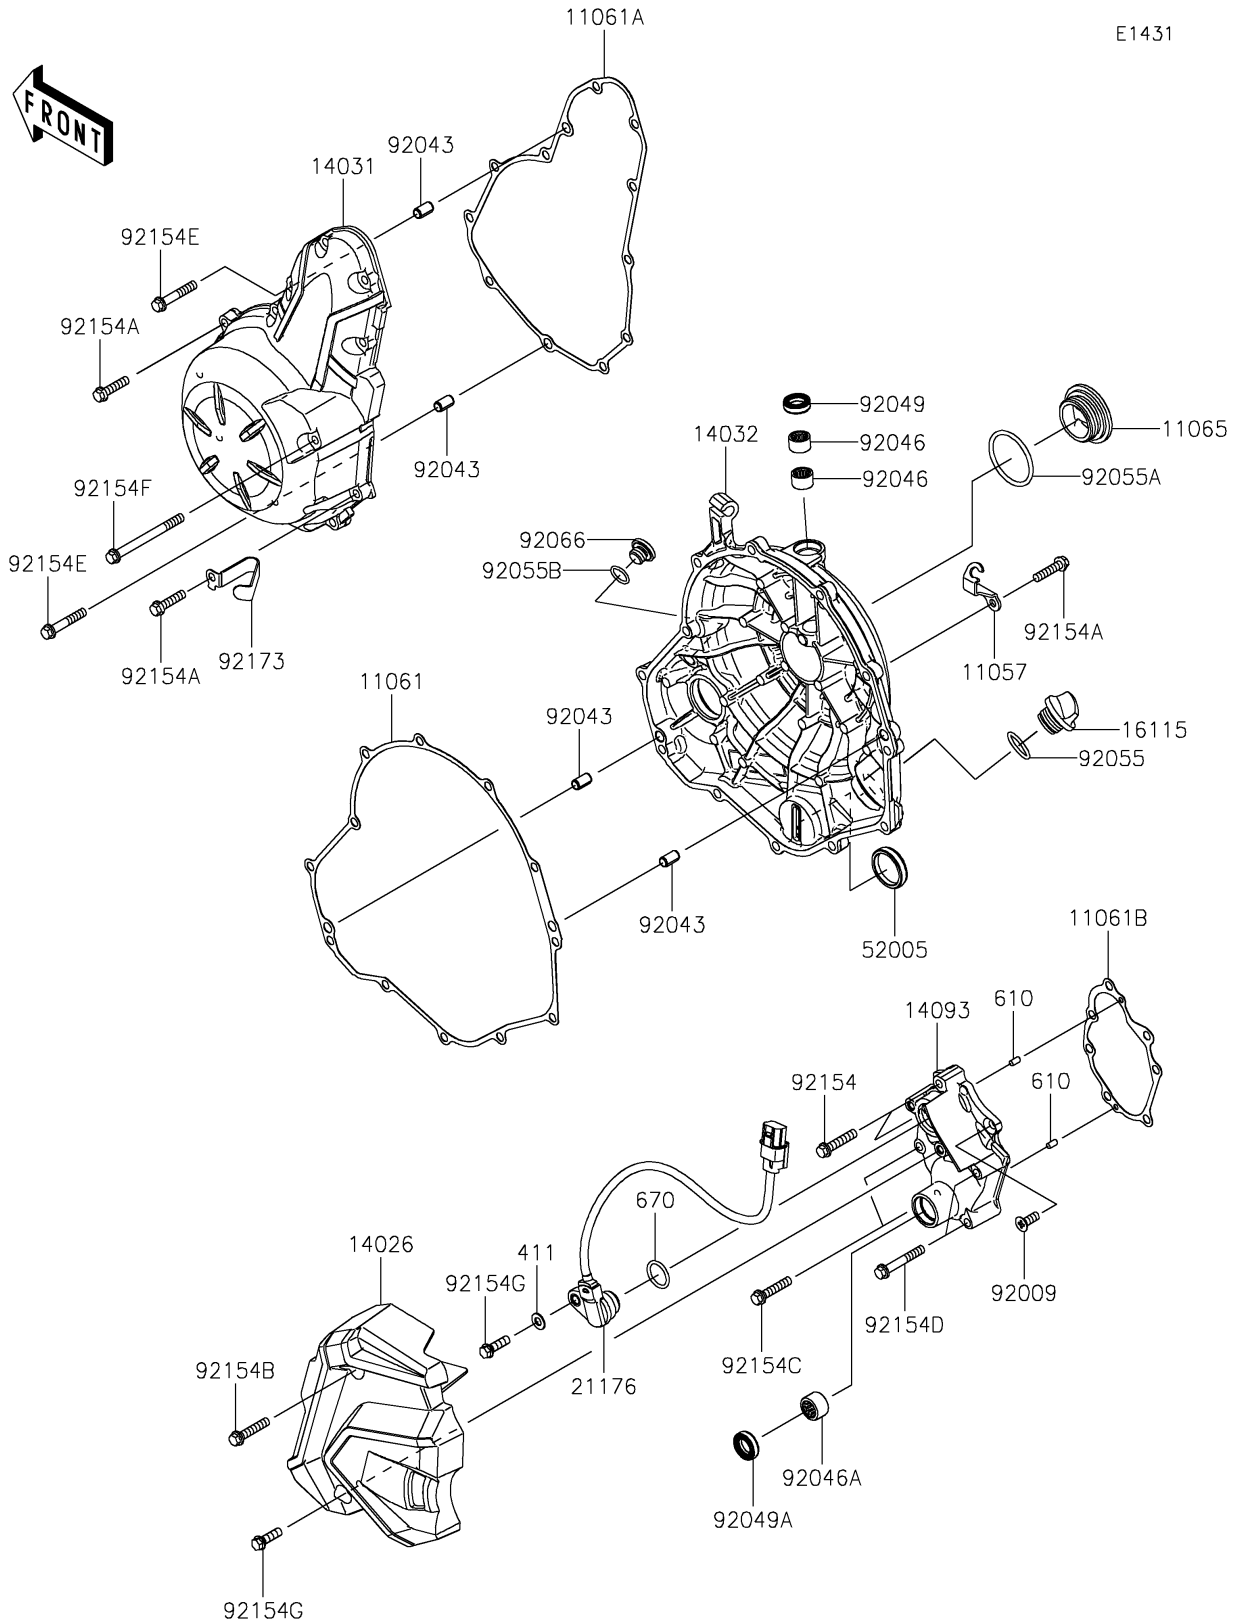

# 2020 NINJA® 650 ABS PARTS DIAGRAM

Engine Cover(s)

## 2020 NINJA® 650 ABS PARTS LIST

### Engine Cover(s)

ITEM NAME	PART NUMBER	QUANTITY
BRACKET (Ref # 11057)	11057-0482	1
GASKET,CLUTCH COVER (Ref # 11061)	11061-0164	1
GASKET,GENERATOR COVER (Ref # 11061A)	11061-0165	1
GASKET,TRANSMISSION COVER (Ref # 11061B)	11061-0166	1
CAP (Ref # 11065)	11065-1325	1
COVER-CHAIN (Ref # 14026)	14026-0128	1
COVER-GENERATOR (Ref # 14031)	14031-0609	1
COVER-CLUTCH (Ref # 14032)	14032-0629	1
COVER,TRANSMISSION (Ref # 14093)	14093-0463	1
CAP-OIL FILLER (Ref # 16115)	16115-1053	1
SENSOR,GEAR POSITION (Ref # 21176)	21176-0820	1
WASHER-PLAIN,6MM (Ref # 411)	411AA0600	1
GAUGE,OIL LEVEL (Ref # 52005)	52005-0071	1
ROLLER,4X8 (Ref # 610)	610A0408	2
O RING,18MM (Ref # 670)	670D2018	1
SCREW,6X16 (Ref # 92009)	92009-1360	1
PIN,6.2X8X14 (Ref # 92043)	92043-1263	4
BEARING-NEEDLE,HK1210FM (Ref # 92046)	92046-0034	2
BEARING-NEEDLE,HK1312 (Ref # 92046A)	92046-1148	1
SEAL-OIL,CLUTCH RELEASE (Ref # 92049)	92049-1475	1
SEAL-OIL,TC13225.5 (Ref # 92049A)	92049-1519	1
RING-O,19.8MM (Ref # 92055)	92055-0844	1
RING-O,39.4MM (Ref # 92055A)	92055-0849	1
RING-O,13.0X1.9 (Ref # 92055B)	92055-1011	1
PLUG,12X9.1 (Ref # 92066)	92066-0937	1
BOLT,FLANGED,6X30 (Ref # 92154)	92154-0727	2
BOLT,FLANGED,6X25 (Ref # 92154A)	92154-0819	21
BOLT,FLANGED,6X30 (Ref # 92154B)	92154-1772	1
BOLT,FLANGED,6X30 (Ref # 92154C)	92154-1773	2

### Engine Cover(s)

ITEM NAME	PART NUMBER	QUANTITY
BOLT,FLANGED,6X40 (Ref # 92154D)	92154-1774	2
BOLT,FLANGED,6X35 (Ref # 92154E)	92154-1779	2
BOLT,FLANGED,6X70 (Ref # 92154F)	92154-1780	1
BOLT,FLANGED,6X20 (Ref # 92154G)	92154-2130	2
CLAMP (Ref # 92173)	92173-1689	1