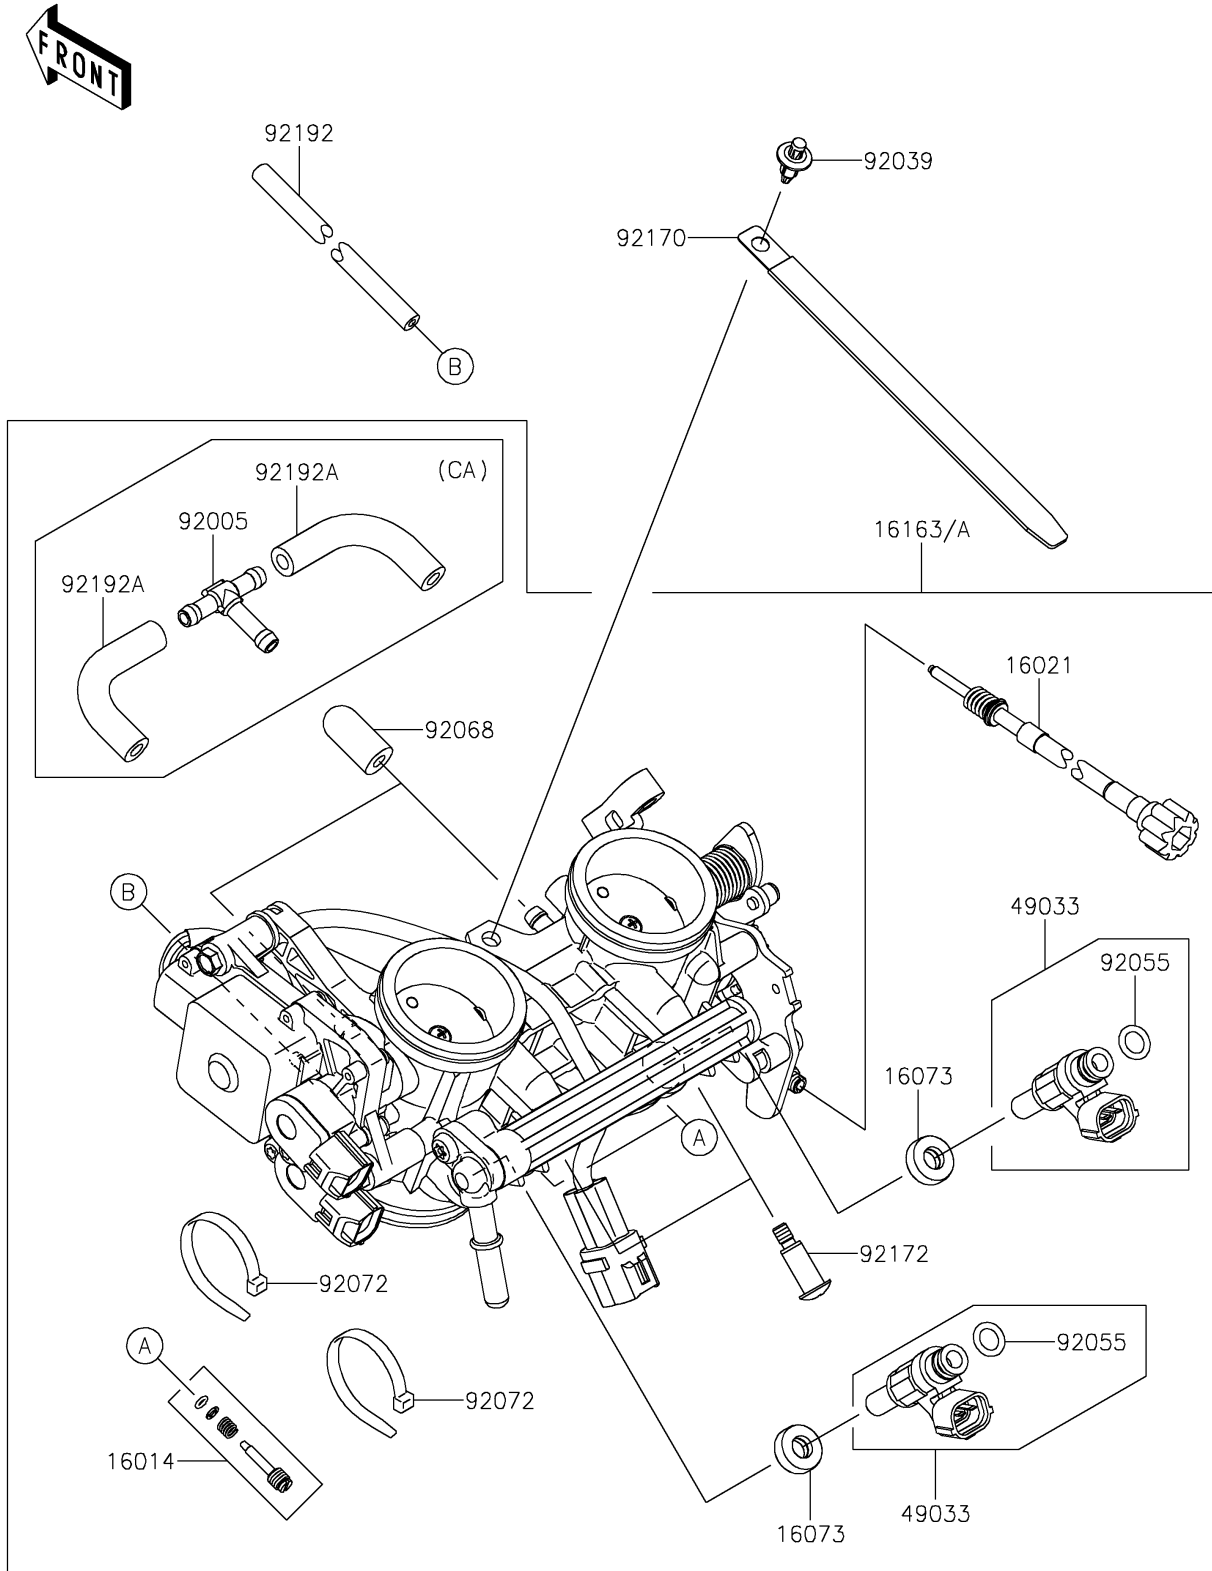

# 2020 NINJA® 650 ABS PARTS DIAGRAM

Throttle

E1510

## 2020 NINJA® 650 ABS PARTS LIST

### Throttle

ITEM NAME	PART NUMBER	QUANTITY
SCREW-PILOT AIR (Ref # 16014)	16014-0002	2
SCREW-THROTTLE STOP (Ref # 16021)	16021-0034	1
INSULATOR (Ref # 16073)	16073-0129	2
THROTTLE-ASSY (Ref # 16163)	16163-0878	1
THROTTLE-ASSY (Ref # 16163A)	16163-1132	1
NOZZLE-INJECTION (Ref # 49033)	49033-0568	2
FITTING,3WAY (Ref # 92005)	92005-0730	1
RIVET (Ref # 92039)	92039-0707	1
RING-O,INJECTION NOZZLE (Ref # 92055)	92055-0124	2
PLUG,12X25 (Ref # 92068)	92068-006	2
BAND,SUB-HARNESS (Ref # 92072)	92072-0012	2
CLAMP,L=150 (Ref # 92170)	92170-1114	1
SCREW,PIPE INJECTION (Ref # 92172)	92172-0064	2
TUBE,3X6.7X300 (Ref # 92192)	92192-0977	1
TUBE (Ref # 92192A)	92192-1045	2