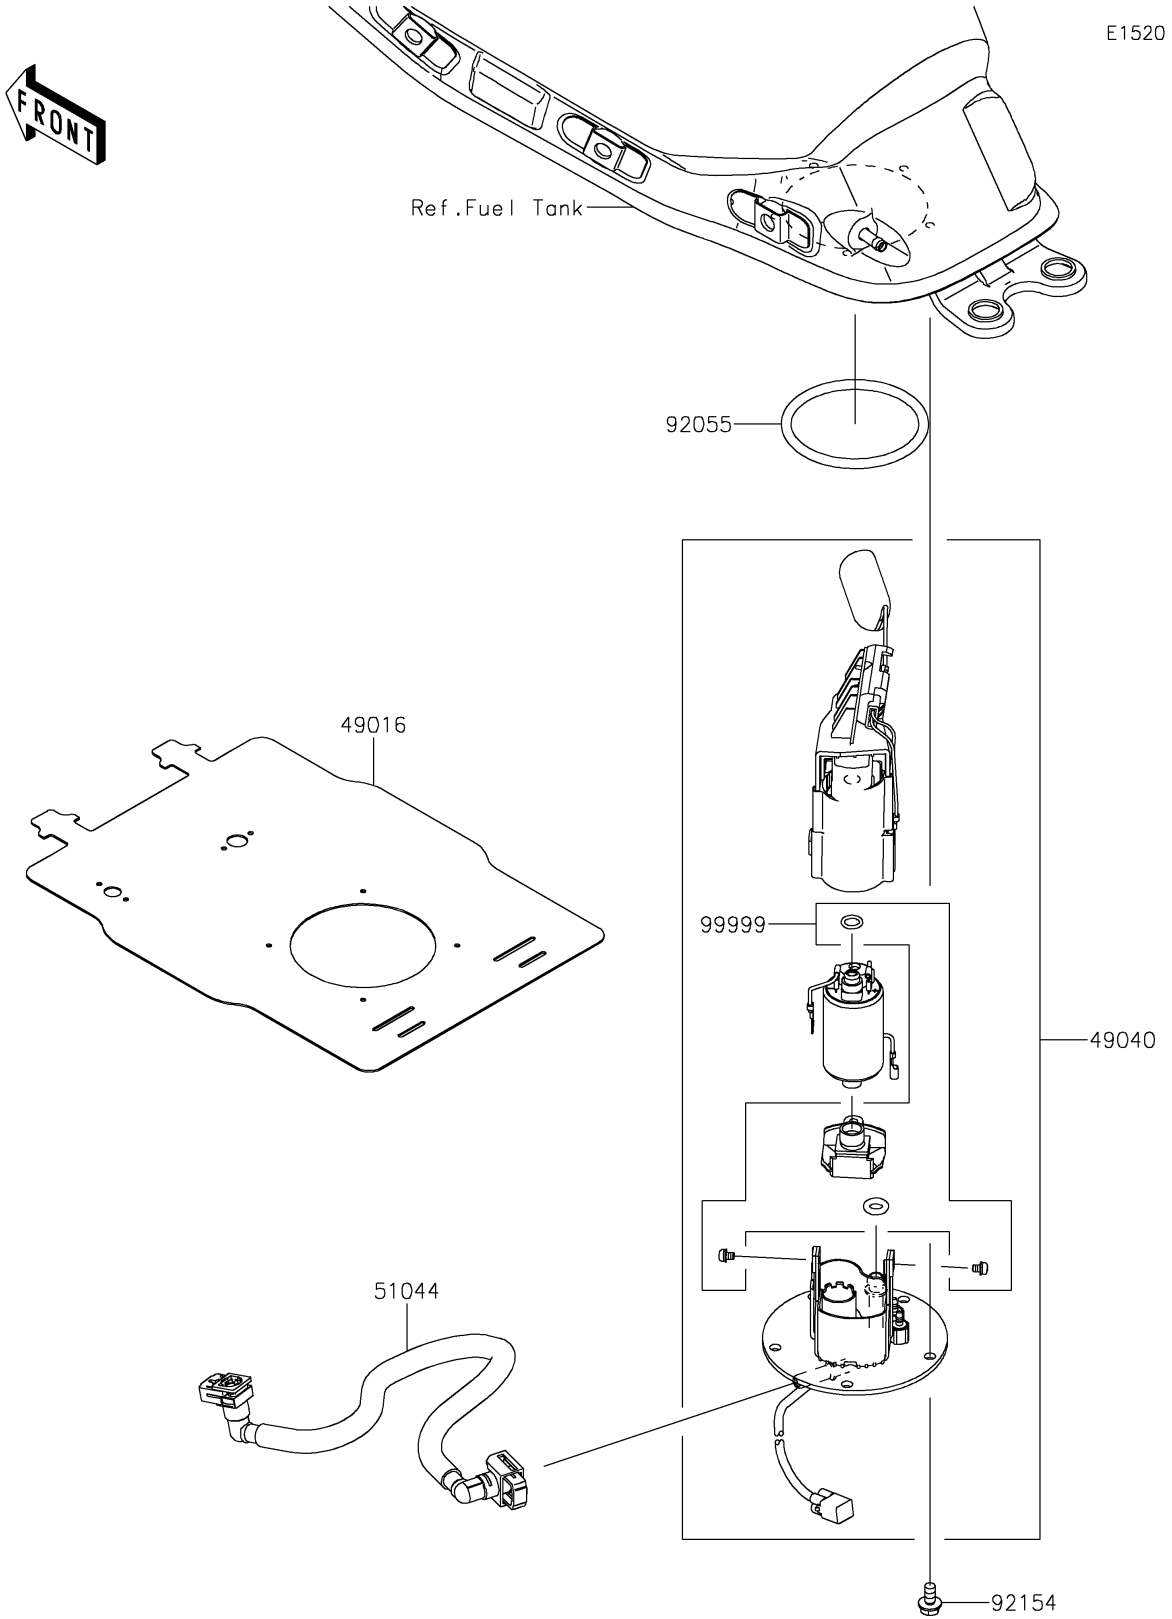

# 2020 NINJA® 650 ABS PARTS DIAGRAM

## Fuel Pump

## 2020 NINJA® 650 ABS PARTS LIST

### Fuel Pump

ITEM NAME	PART NUMBER	QUANTITY
COVER-SEAL (Ref # 49016)	49016-0641	1
PUMP-FUEL (Ref # 49040)	49040-0754	1
TUBE-ASSY,FUEL (Ref # 51044)	51044-0847	1
RING-O,74.6X5.7 (Ref # 92055)	92055-0728	1
BOLT,FLANGED,6X12 (Ref # 92154)	92154-2335	5
KIT,FUEL FILTER (Ref # 99999)	99999-0525	1