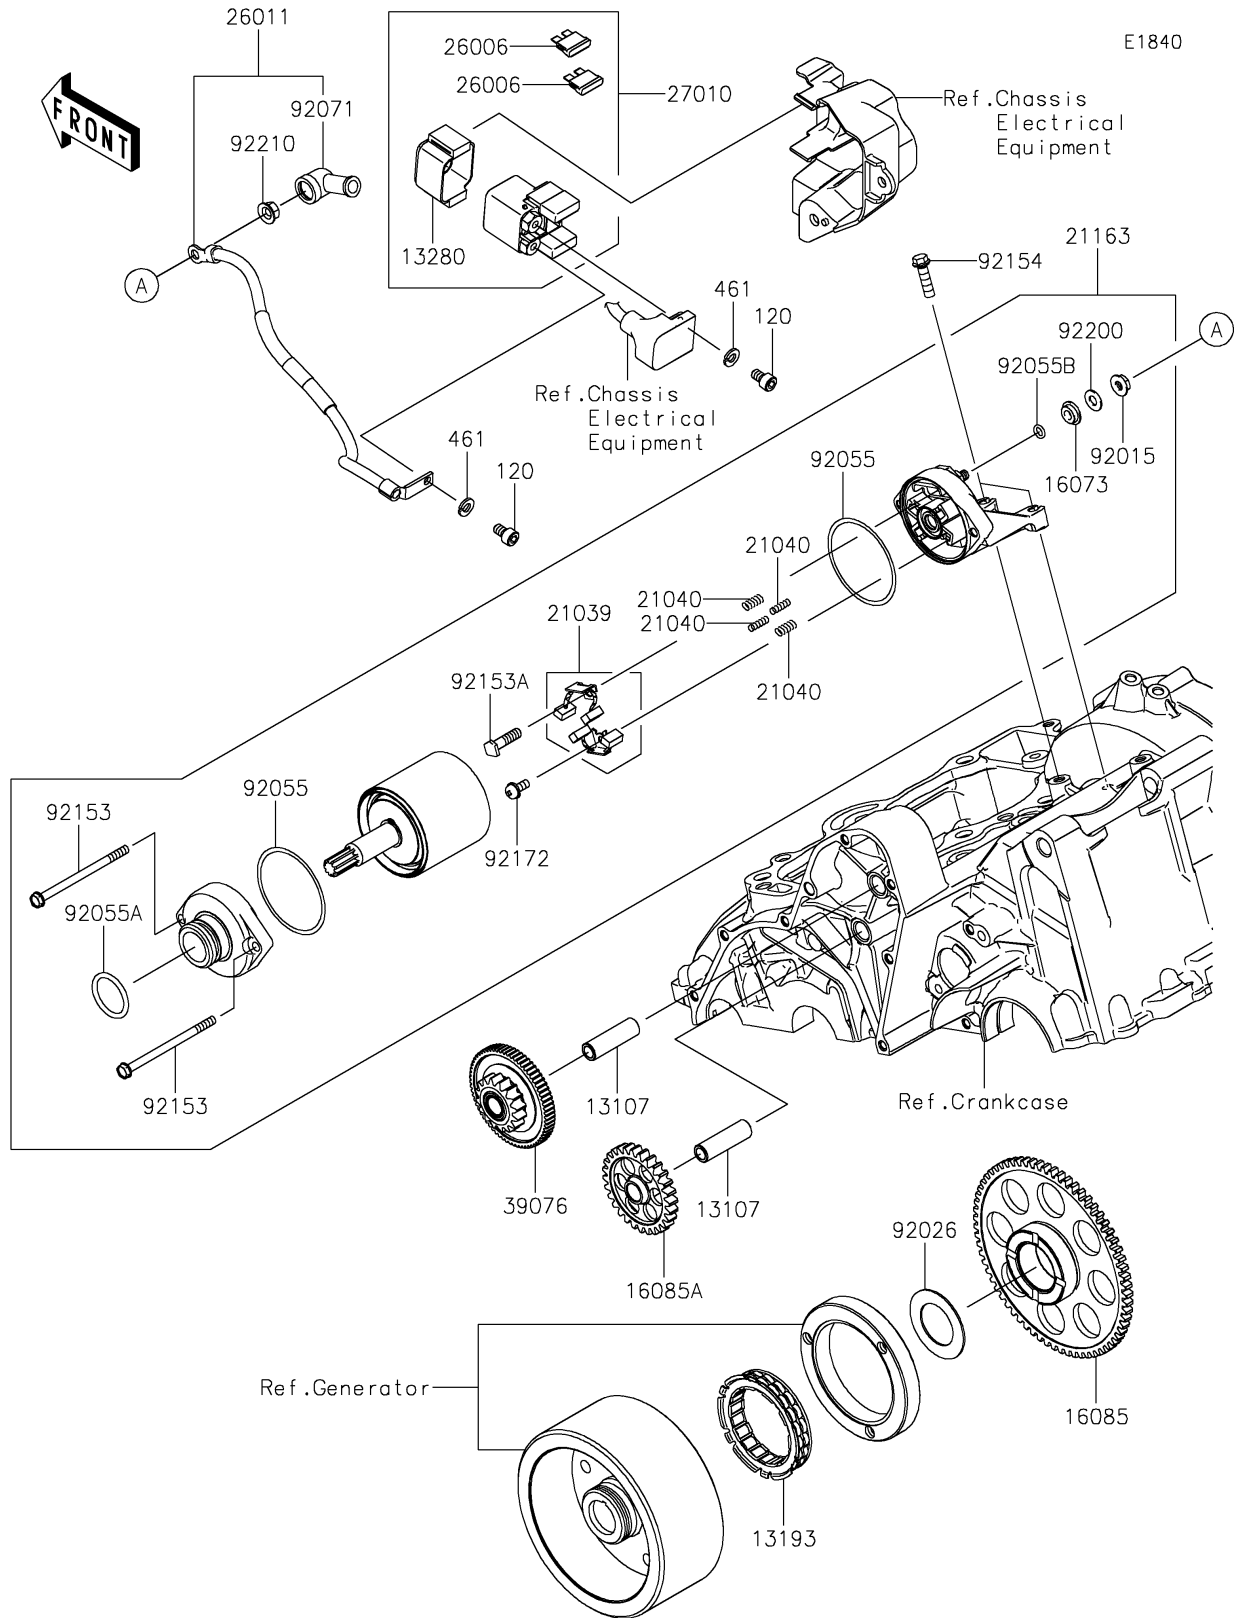

2020 NINJA® 650 ABS PARTS DIAGRAM

Starter Motor

2020 NINJA® 650 ABS PARTS LIST

Starter Motor

ITEM NAME	PART NUMBER	QUANTITY
BOLT-SOCKET,6X10 (Ref # 120)	120CB0610	2
SHAFT,IDLE GEAR (Ref # 13107)	13107-1106	2
CLUTCH-ASSY-ONEWAY (Ref # 13193)	13193-0006	1
HOLDER (Ref # 13280)	13280-0710	1
INSULATOR (Ref # 16073)	16073-0053	1
GEAR,67T (Ref # 16085)	16085-0076	1
GEAR,IDLE,28T (Ref # 16085A)	16085-0664	1
BRUSH,CARBON (Ref # 21039)	21039-0004	1
SPRING-BRUSH (Ref # 21040)	21040-0003	4
STARTER-ELECTRIC (Ref # 21163)	21163-0746	1
FUSE,BLADE,30A,GREEN (Ref # 26006)	26006-1006	2
WIRE-LEAD (Ref # 26011)	26011-0939	1
SWITCH,MAGNETIC (Ref # 27010)	27010-0709	1
LIMITER,16T&66T (Ref # 39076)	39076-0034	1
WASHER-SPRING,6MM (Ref # 461)	461DB0600	2
NUT,STARTER MOTOR (Ref # 92015)	92015-1476	1
SPACER,29.1X47.5X1.2 (Ref # 92026)	92026-087	1
RING-O (Ref # 92055)	92055-0136	2
RING-O (Ref # 92055A)	92055-1276	1
RING-O,4.5X2.0 (Ref # 92055B)	92055-1370	1
GROMMET (Ref # 92071)	92071-0024	1
BOLT (Ref # 92153)	92153-1850	2
BOLT (Ref # 92153A)	92153-1866	1
BOLT,FLANGED,6X22 (Ref # 92154)	92154-0504	2
SCREW (Ref # 92172)	92172-0334	1
WASHER (Ref # 92200)	92200-0386	1
NUT,6MM (Ref # 92210)	92210-0188	1