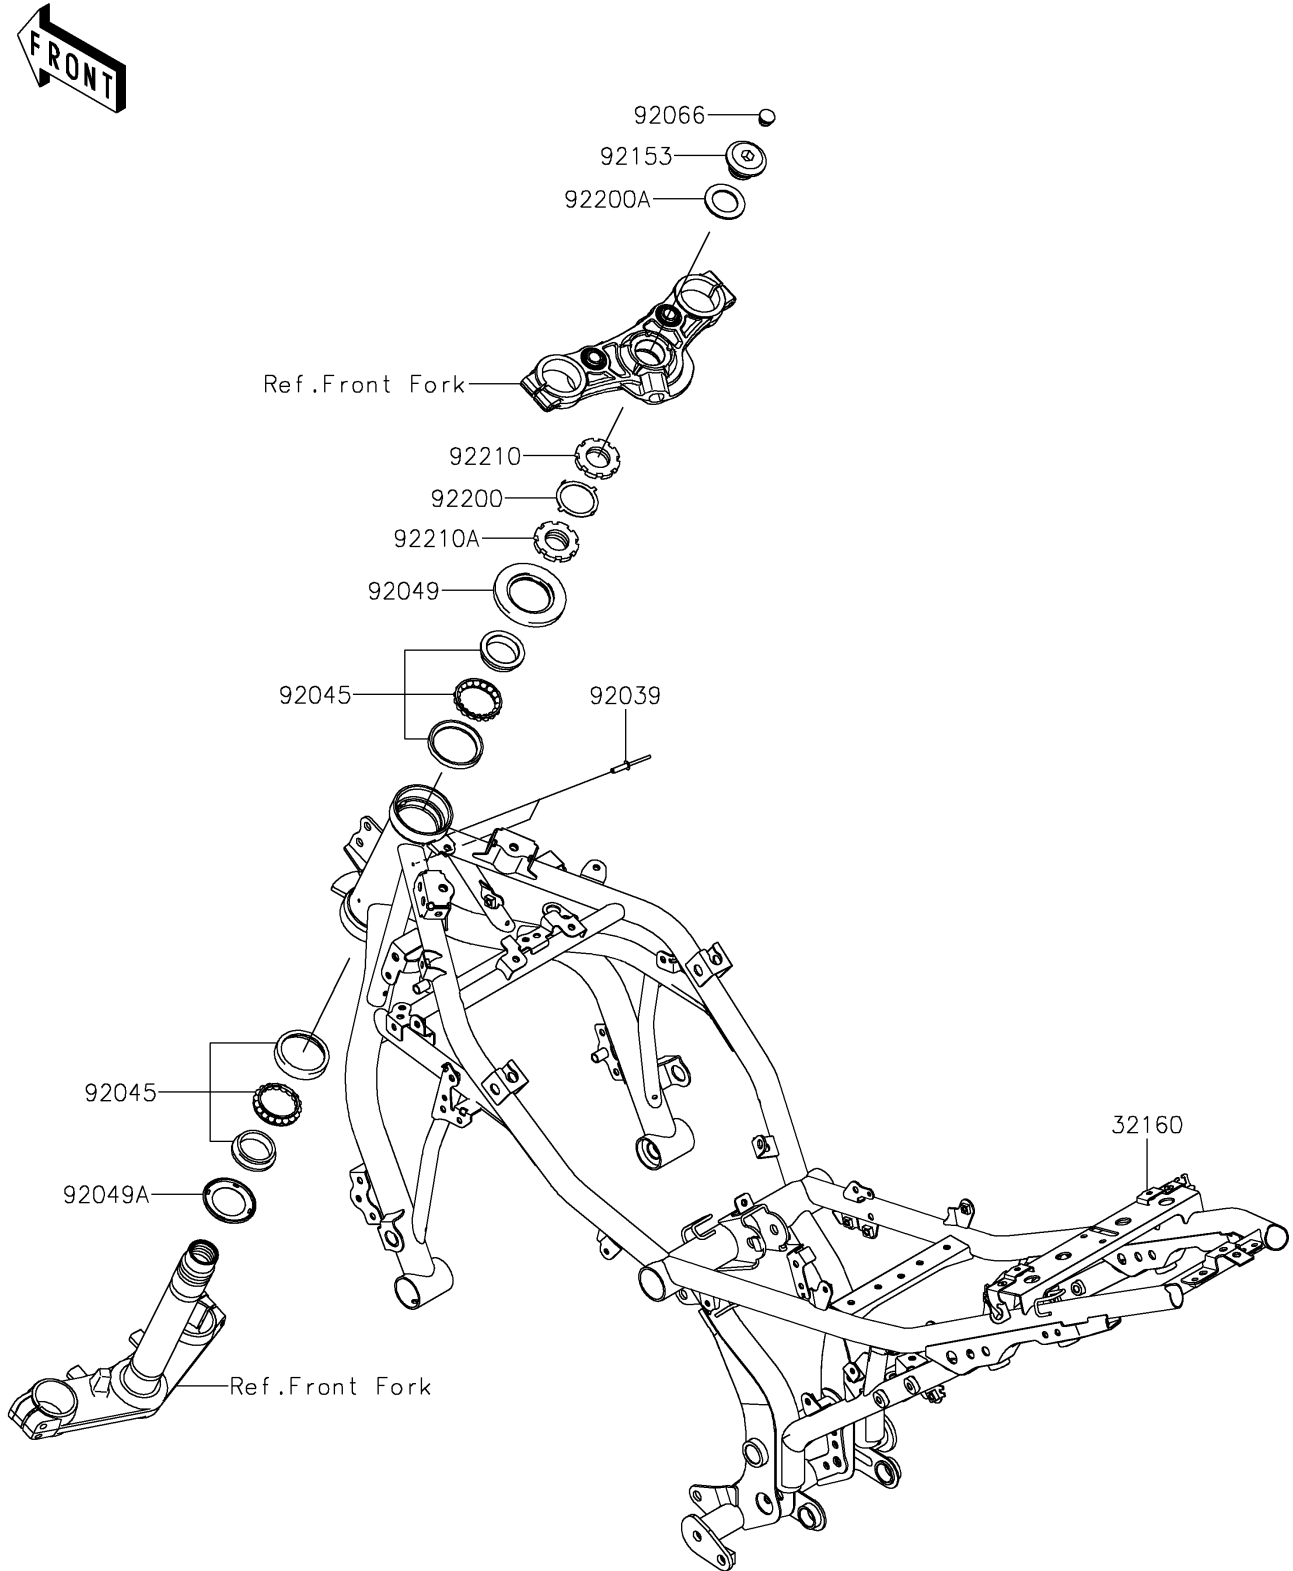

2020 NINJA® 650 ABS PARTS DIAGRAM

Frame

F2120

2020 NINJA® 650 ABS PARTS LIST

Frame

ITEM NAME	PART NUMBER	QUANTITY
FRAME-COMP,F.S.BLACK (Ref # 32160)	32160-1856-18R	1
RIVET (Ref # 92039)	92039-1251	2
BEARING-BALL,SF07A17PX1V1 (Ref # 92045)	92045-1384	2
SEAL-OIL (Ref # 92049)	92049-0131	1
SEAL-OIL (Ref # 92049A)	92049-0137	1
PLUG (Ref # 92066)	92066-0071	1
BOLT,26MM (Ref # 92153)	92153-0474	1
WASHER (Ref # 92200)	92200-0036	1
WASHER,27X42X2.3 (Ref # 92200A)	92200-0753	1
NUT,STEERING STEM,35MM (Ref # 92210)	92210-0534	1
NUT,STEERING STEM,35MM (Ref # 92210A)	92210-0535	1