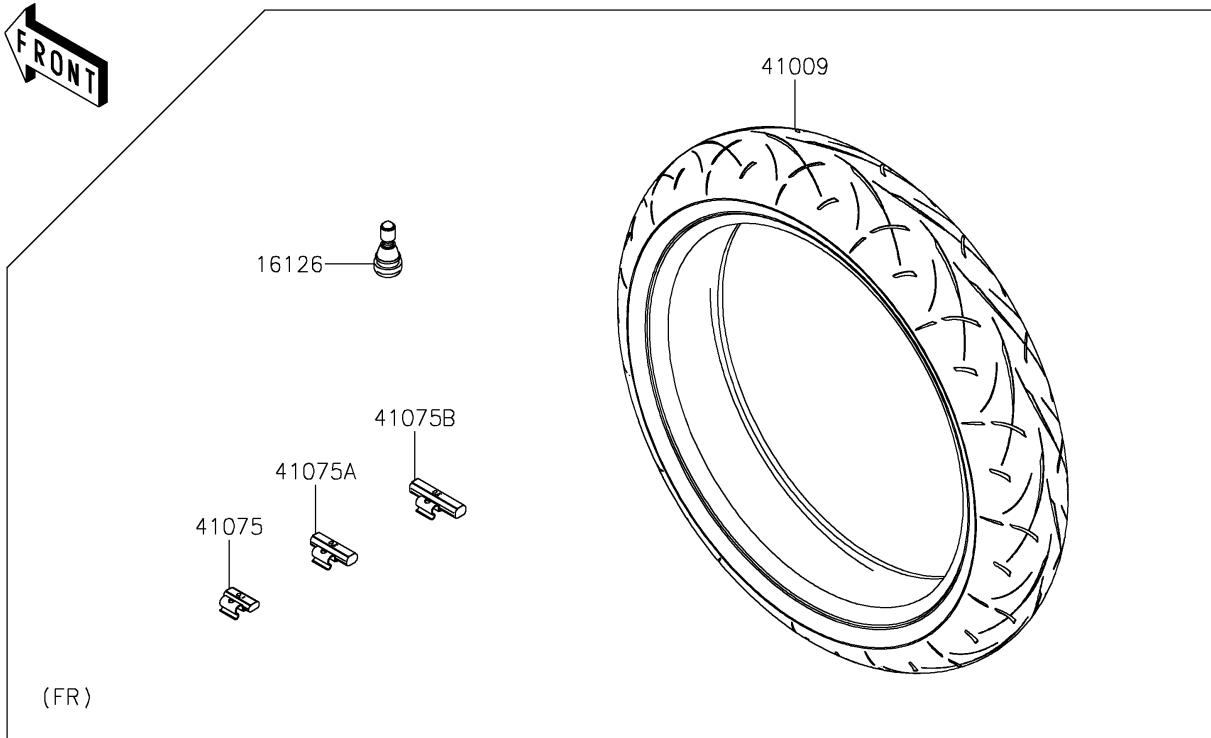

# 2020 NINJA® 650 ABS PARTS DIAGRAM

Tires

F2210

## 2020 NINJA® 650 ABS PARTS LIST

### Tires

ITEM NAME	PART NUMBER	QUANTITY
VALVE,TIRE (Ref # 16126)	16126-1140	2
TIRE,FR,120/70ZR17(58W) (Ref # 41009)	41009-0832	1
TIRE,RR,160/60ZR17(69W) (Ref # 41009A)	41009-0833	1
BALANCER-WHEEL,10G,SILVER (Ref # 41075)	41075-0007	AR
BALANCER-WHEEL,20G,SILVER (Ref # 41075A)	41075-0008	AR
BALANCER-WHEEL,30G,SILVER (Ref # 41075B)	41075-0009	AR