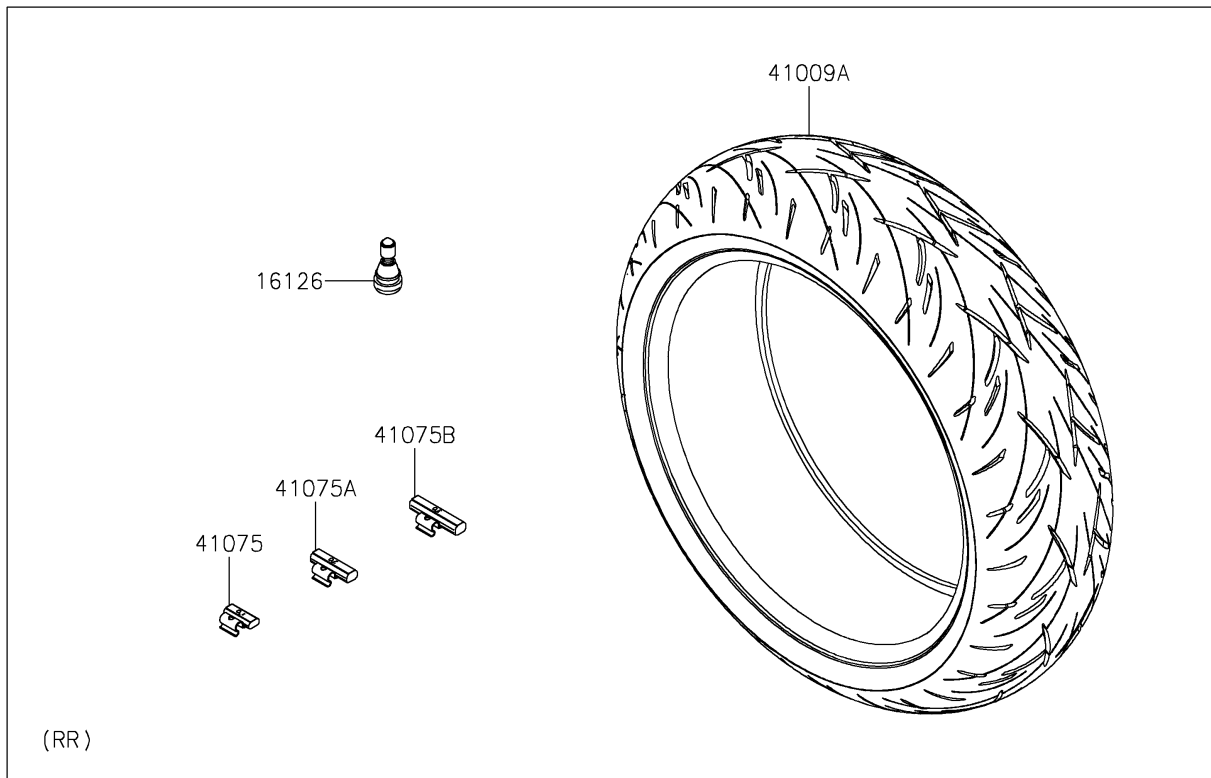

# 2020 NINJA® 650 ABS PARTS DIAGRAM

Tires

F2210

## 2020 NINJA® 650 ABS PARTS LIST

### Tires

ITEM NAME	PART NUMBER	QUANTITY
VALVE,TIRE (Ref # 16126)	16126-1140	2
TIRE,FR,120/70ZR17(58W) (Ref # 41009)	41009-0832	1
TIRE,RR,160/60ZR17(69W) (Ref # 41009A)	41009-0833	1
BALANCER-WHEEL,10G,SILVER (Ref # 41075)	41075-0007	AR
BALANCER-WHEEL,20G,SILVER (Ref # 41075A)	41075-0008	AR
BALANCER-WHEEL,30G,SILVER (Ref # 41075B)	41075-0009	AR