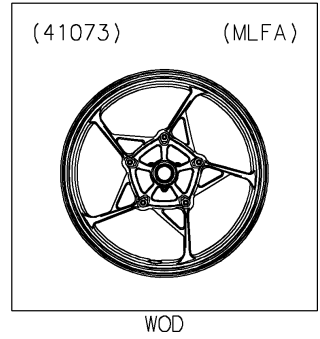

# 2020 NINJA® 650 ABS PARTS DIAGRAM

Front Wheel

## 2020 NINJA® 650 ABS PARTS LIST

### Front Wheel

ITEM NAME	PART NUMBER	QUANTITY
AXLE,FR,20X209 (Ref # 41068)	41068-0616	1
WHEEL-ASSY,FR,G.BLACK (Ref # 41073)	41073-0702-QT	1
BEARING-BALL,20X42X12 (Ref # 92045)	92045-0820	2
SEAL-OIL,BJN30427 (Ref # 92049)	92049-0130	2
COLLAR,20X30X15.5 (Ref # 92152)	92152-0946	2
COLLAR,20.2X27.2X115 (Ref # 92152A)	92152-2227	1