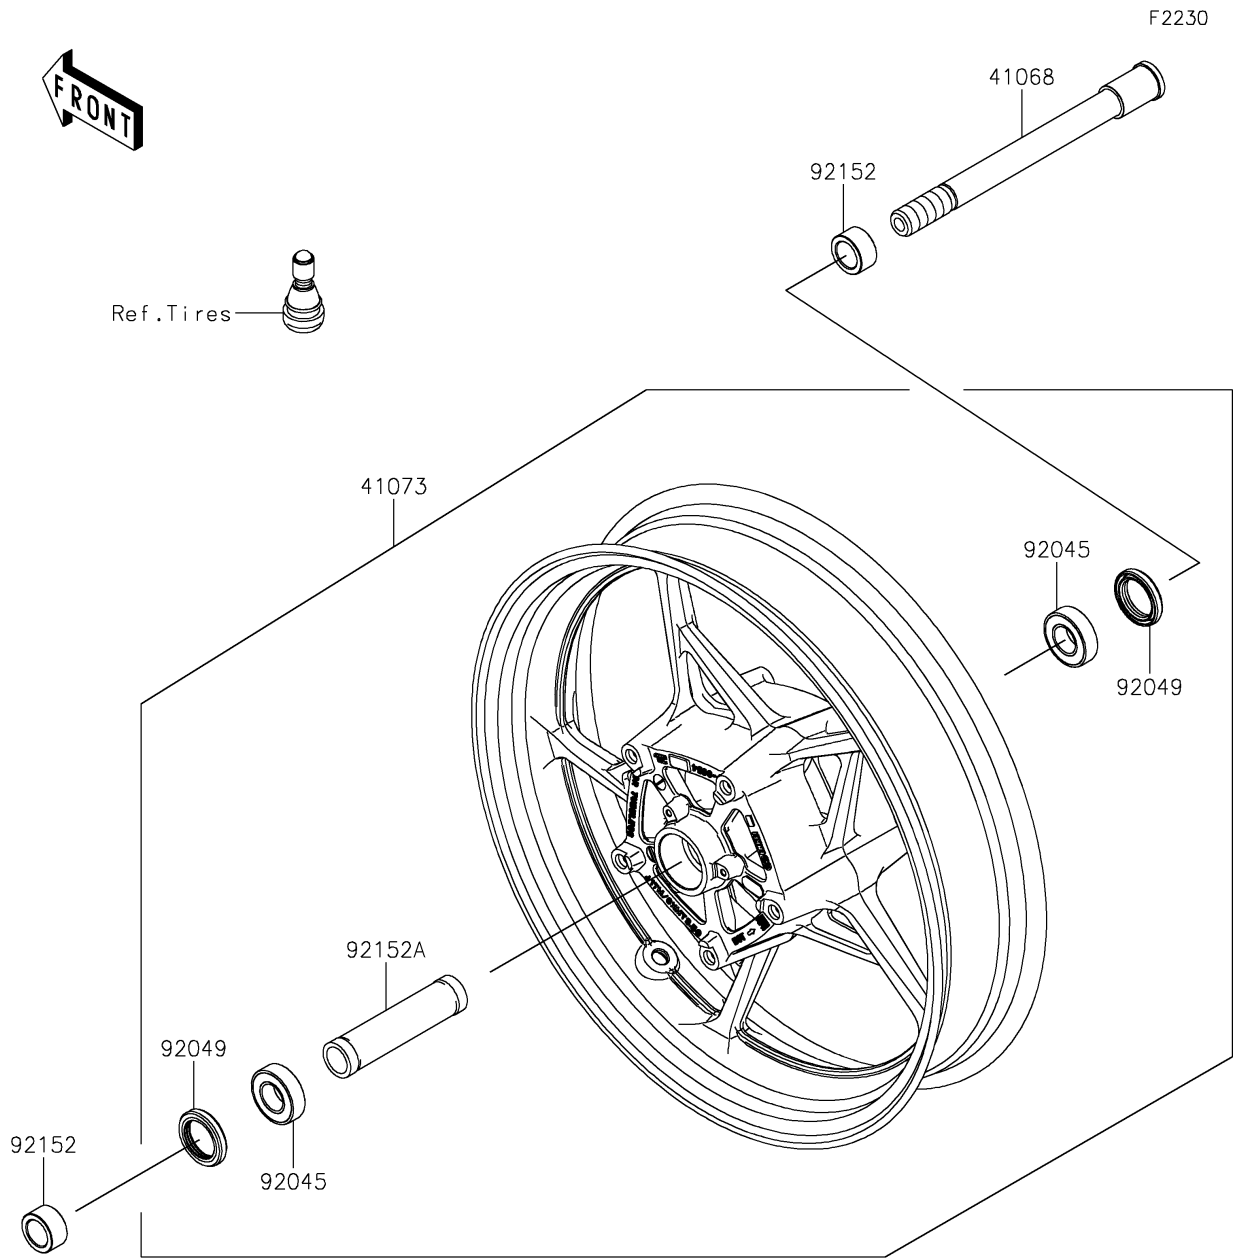

# 2020 NINJA® 650 ABS PARTS DIAGRAM

Front Wheel

## 2020 NINJA® 650 ABS PARTS LIST

### Front Wheel

ITEM NAME	PART NUMBER	QUANTITY
AXLE,FR,20X209 (Ref # 41068)	41068-0616	1
WHEEL-ASSY,FR,G.BLACK (Ref # 41073)	41073-0702-QT	1
BEARING-BALL,20X42X12 (Ref # 92045)	92045-0820	2
SEAL-OIL,BJN30427 (Ref # 92049)	92049-0130	2
COLLAR,20X30X15.5 (Ref # 92152)	92152-0946	2
COLLAR,20.2X27.2X115 (Ref # 92152A)	92152-2227	1