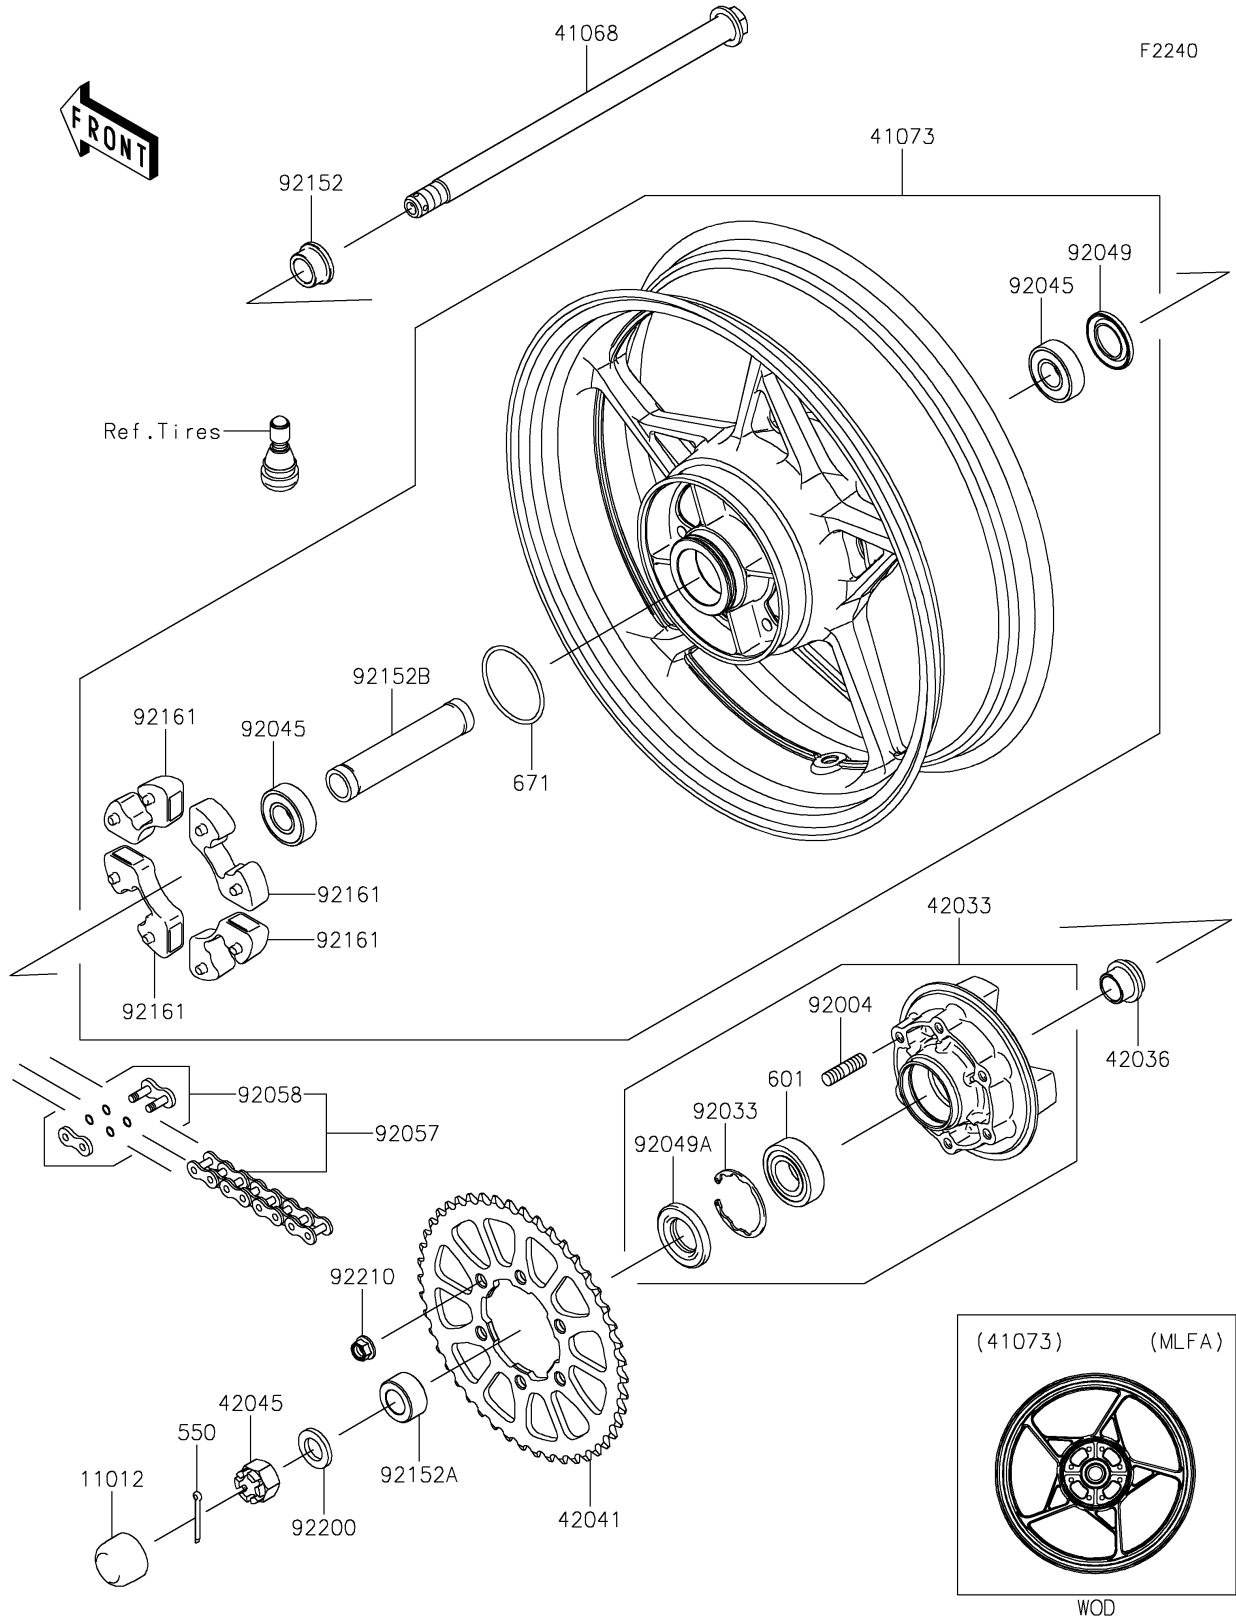

# 2020 NINJA® 650 ABS PARTS DIAGRAM

Rear Wheel/Chain

## 2020 NINJA® 650 ABS PARTS LIST

### Rear Wheel/Chain

ITEM NAME	PART NUMBER	QUANTITY
CAP,AXLE NUT (Ref # 11012)	11012-1590	1
AXLE,RR,20X339.9 (Ref # 41068)	41068-0617	1
WHEEL-ASSY,RR,G.BLACK (Ref # 41073)	41073-0704-QT	1
COUPLING-ASSY,RR HUB (Ref # 42033)	42033-0570	1
SLEEVE,RR HUB,L=23 (Ref # 42036)	42036-1251	1
SPROCKET-HUB,46T (Ref # 42041)	42041-0177	1
NUT,CASTLE,18MM (Ref # 42045)	42045-018	1
PIN-COTTER,4.0X35 (Ref # 550)	550AA4035	1
BEARING-BALL (Ref # 601)	601B6205UU	1
O RING,60MM (Ref # 671)	671B2560	1
STUD,10X19 (Ref # 92004)	92004-0048	6
RING-SNAP,52MM (Ref # 92033)	92033-1043	1
BEARING-BALL,20X47X14 (Ref # 92045)	92045-0821	2
SEAL-OIL,28 47 5 (Ref # 92049)	92049-0140	1
SEAL-OIL (Ref # 92049A)	92049-1287	1
CHAIN,DRIVE,DID520VEX114L (Ref # 92057)	92057-0695	1
JOINT-CHAIN (Ref # 92058)	92058-0044	1
COLLAR,RR AXLE,RH,L=17 (Ref # 92152)	92152-0302	1
COLLAR,20X35X18 (Ref # 92152A)	92152-0751	1
COLLAR,20.2X27.2X133 (Ref # 92152B)	92152-2228	1
DAMPER,SHOCK,RR HUB (Ref # 92161)	92161-0303	4
WASHER,19X32X4 (Ref # 92200)	92200-1865	1
NUT,LOCK,FLANGED,10MM (Ref # 92210)	92210-0276	6