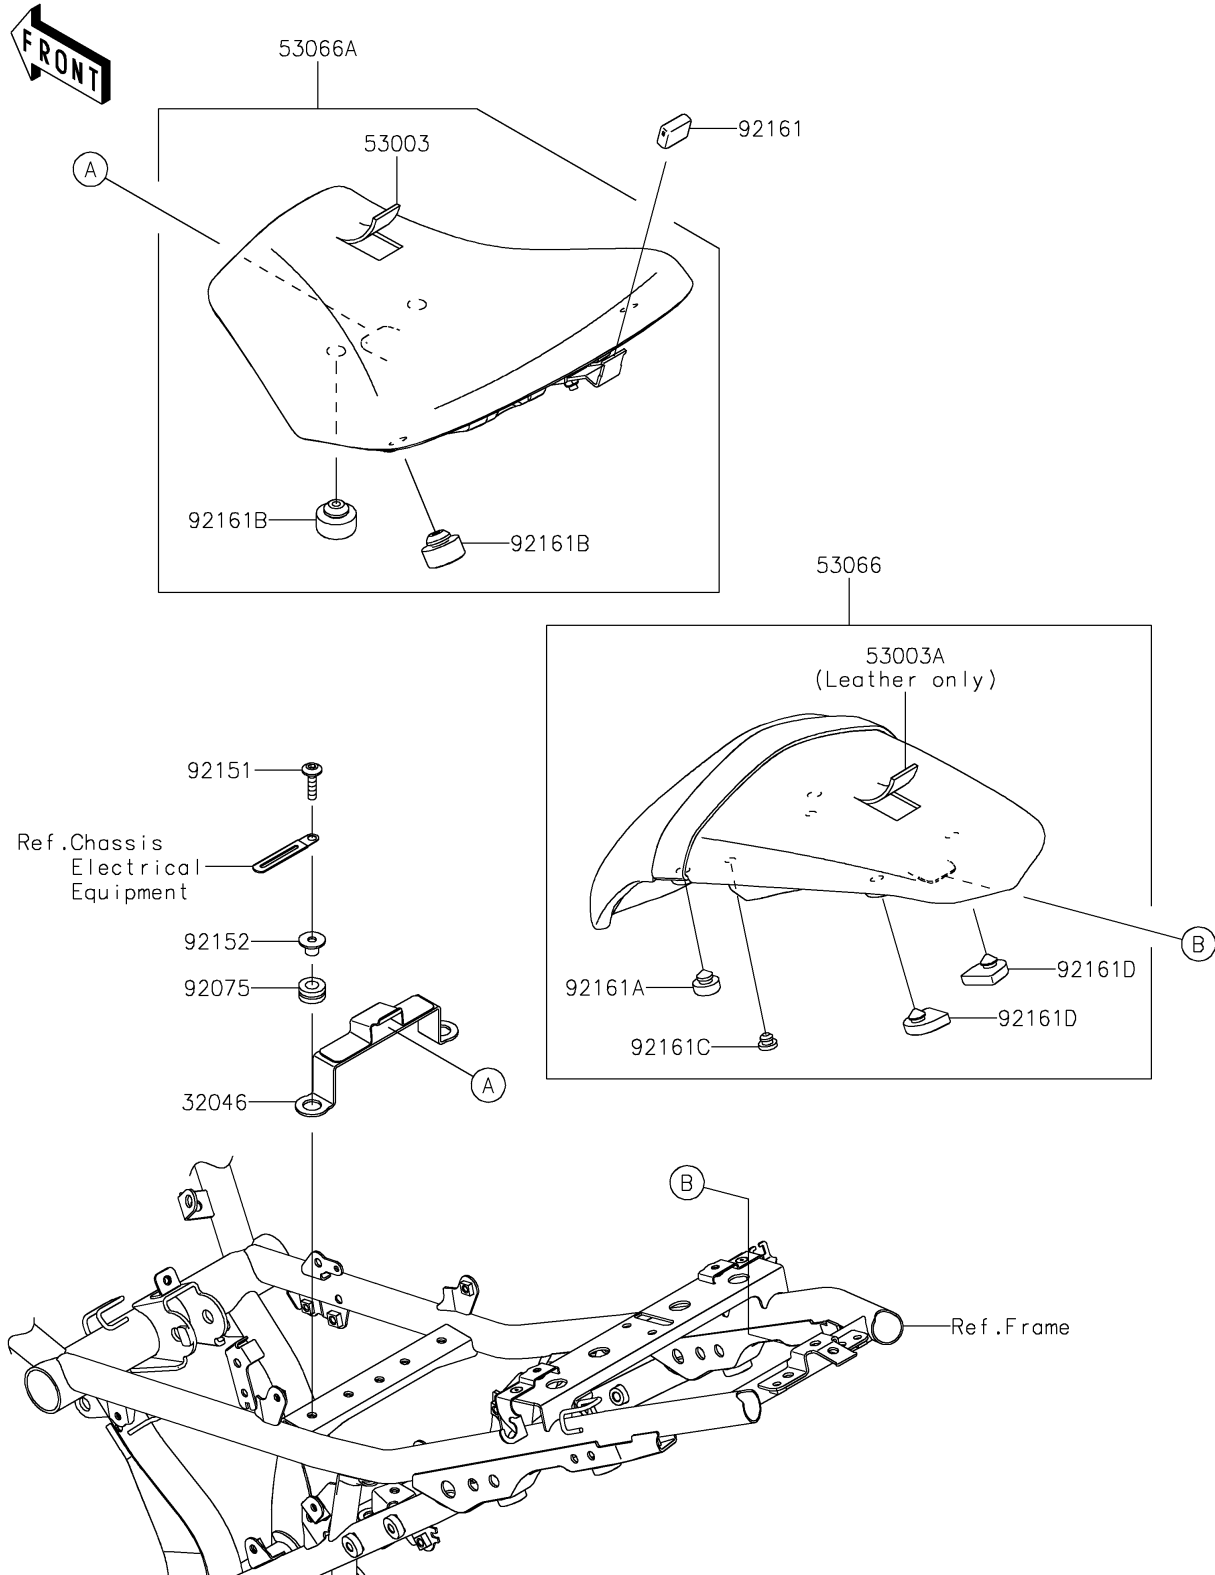

2020 NINJA® 650 ABS PARTS DIAGRAM

Seat

F2510

2020 NINJA® 650 ABS PARTS LIST

Seat

ITEM NAME	PART NUMBER	QUANTITY
BRACKET-SEAT (Ref # 32046)	32046-0394	1
LEATHER,FR SEAT,BLACK (Ref # 53003)	53003-0443-MA	1
LEATHER,RR,BLACK (Ref # 53003A)	53003-0505-MA	1
SEAT-ASSY,RR,BLACK+BLK (Ref # 53066)	53066-0662-12Y	1
SEAT-ASSY,FR,BLACK (Ref # 53066A)	53066-0690-MA	1
DAMPER (Ref # 92075)	92075-1880	2
BOLT,SOCKET,6X25 (Ref # 92151)	92151-1611	2
COLLAR,6.5X10X11.6 (Ref # 92152)	92152-2326	2
DAMPER,SEAT BRACKET,FR (Ref # 92161)	92161-1865	1
DAMPER,10X20X8 (Ref # 92161A)	92161-1898	2
DAMPER,14X30X14.5 (Ref # 92161B)	92161-1970	4
DAMPER (Ref # 92161C)	92161-1971	2
DAMPER (Ref # 92161D)	92161-2259	2