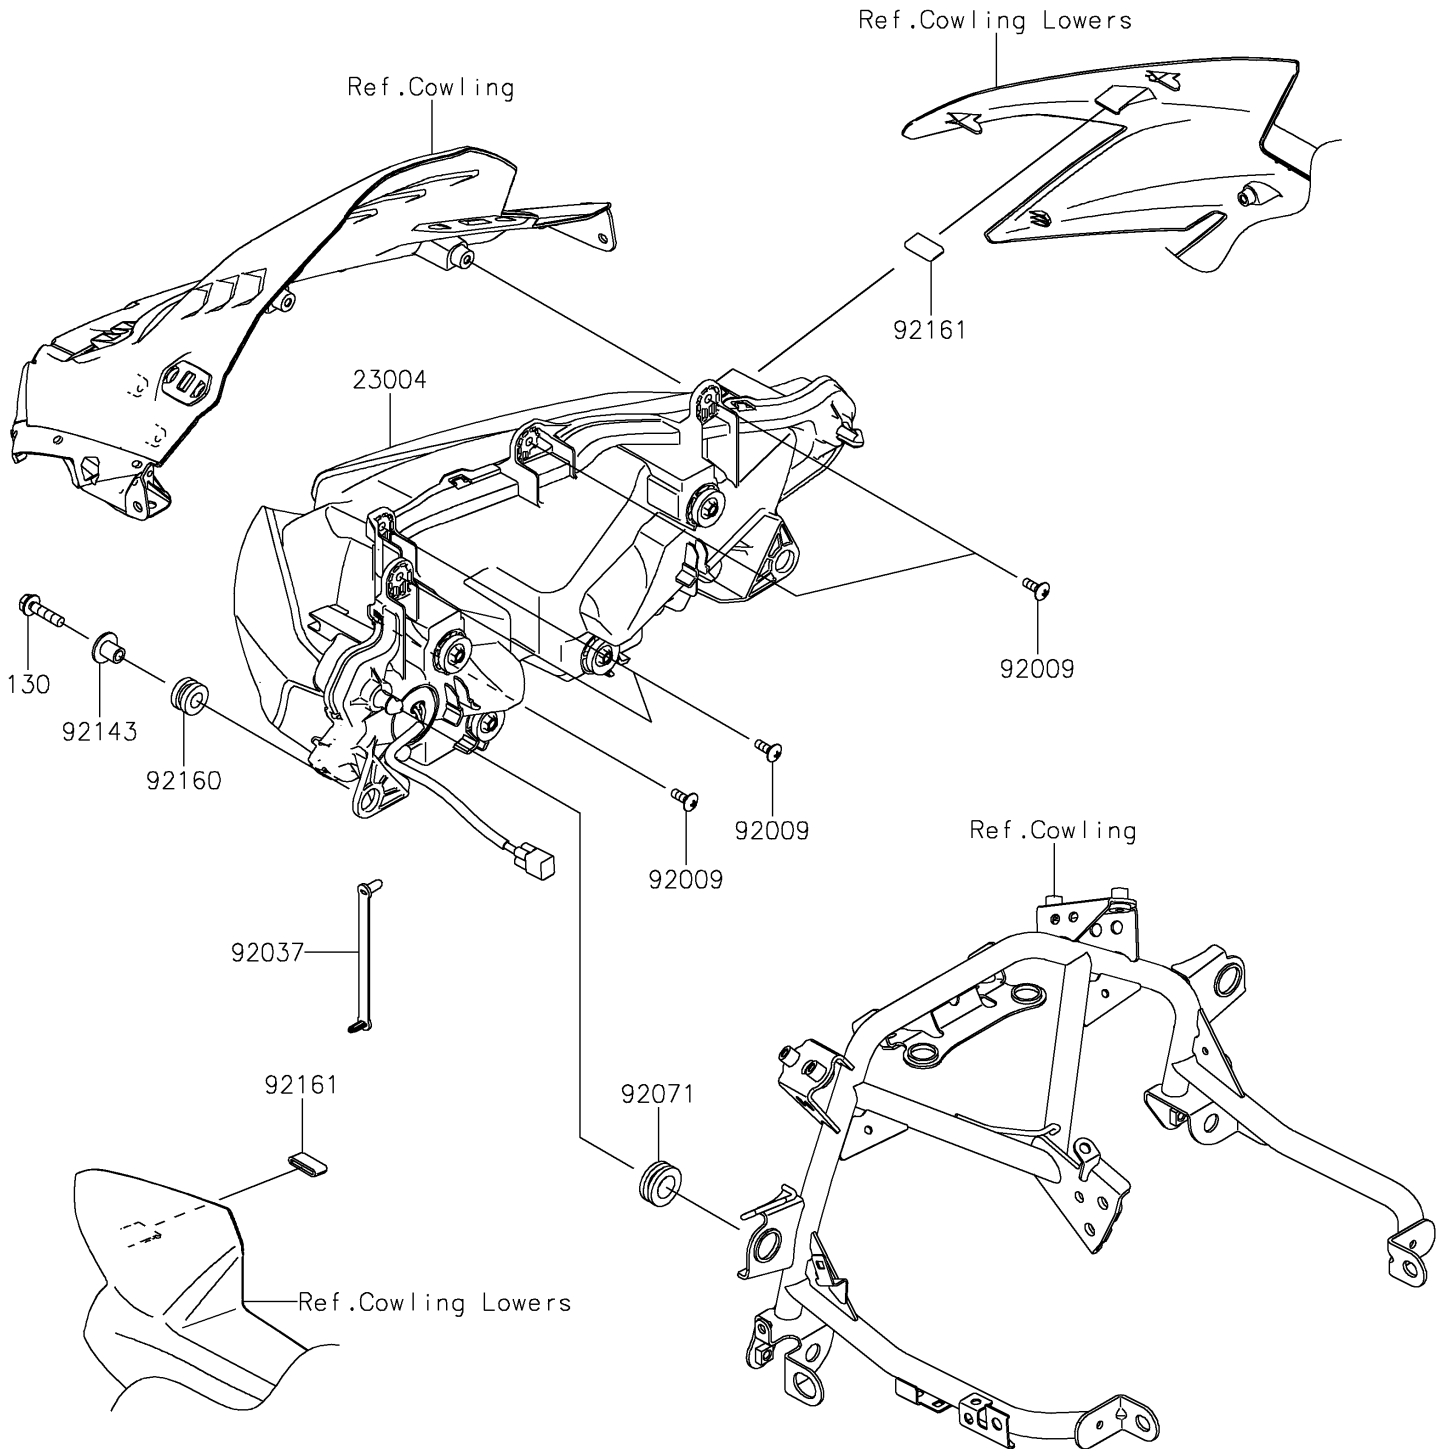

2020 NINJA® 650 ABS PARTS DIAGRAM

Headlight(s)

F2710

2020 NINJA® 650 ABS PARTS LIST

Headlight(s)

ITEM NAME	PART NUMBER	QUANTITY
BOLT-FLANGED,6X25 (Ref # 130)	130BA0625	2
LAMP-HEAD,LED (Ref # 23004)	23004-0395	1
SCREW,TAPPING,5X14 (Ref # 92009)	92009-1197	5
CLAMP,SPEED,L=80.5 (Ref # 92037)	92037-1903	1
GROMMET (Ref # 92071)	92071-1131	2
COLLAR (Ref # 92143)	92143-1353	2
DAMPER,10X20X12 (Ref # 92160)	92160-1167	2
DAMPER,12X23 (Ref # 92161)	92161-1367	2