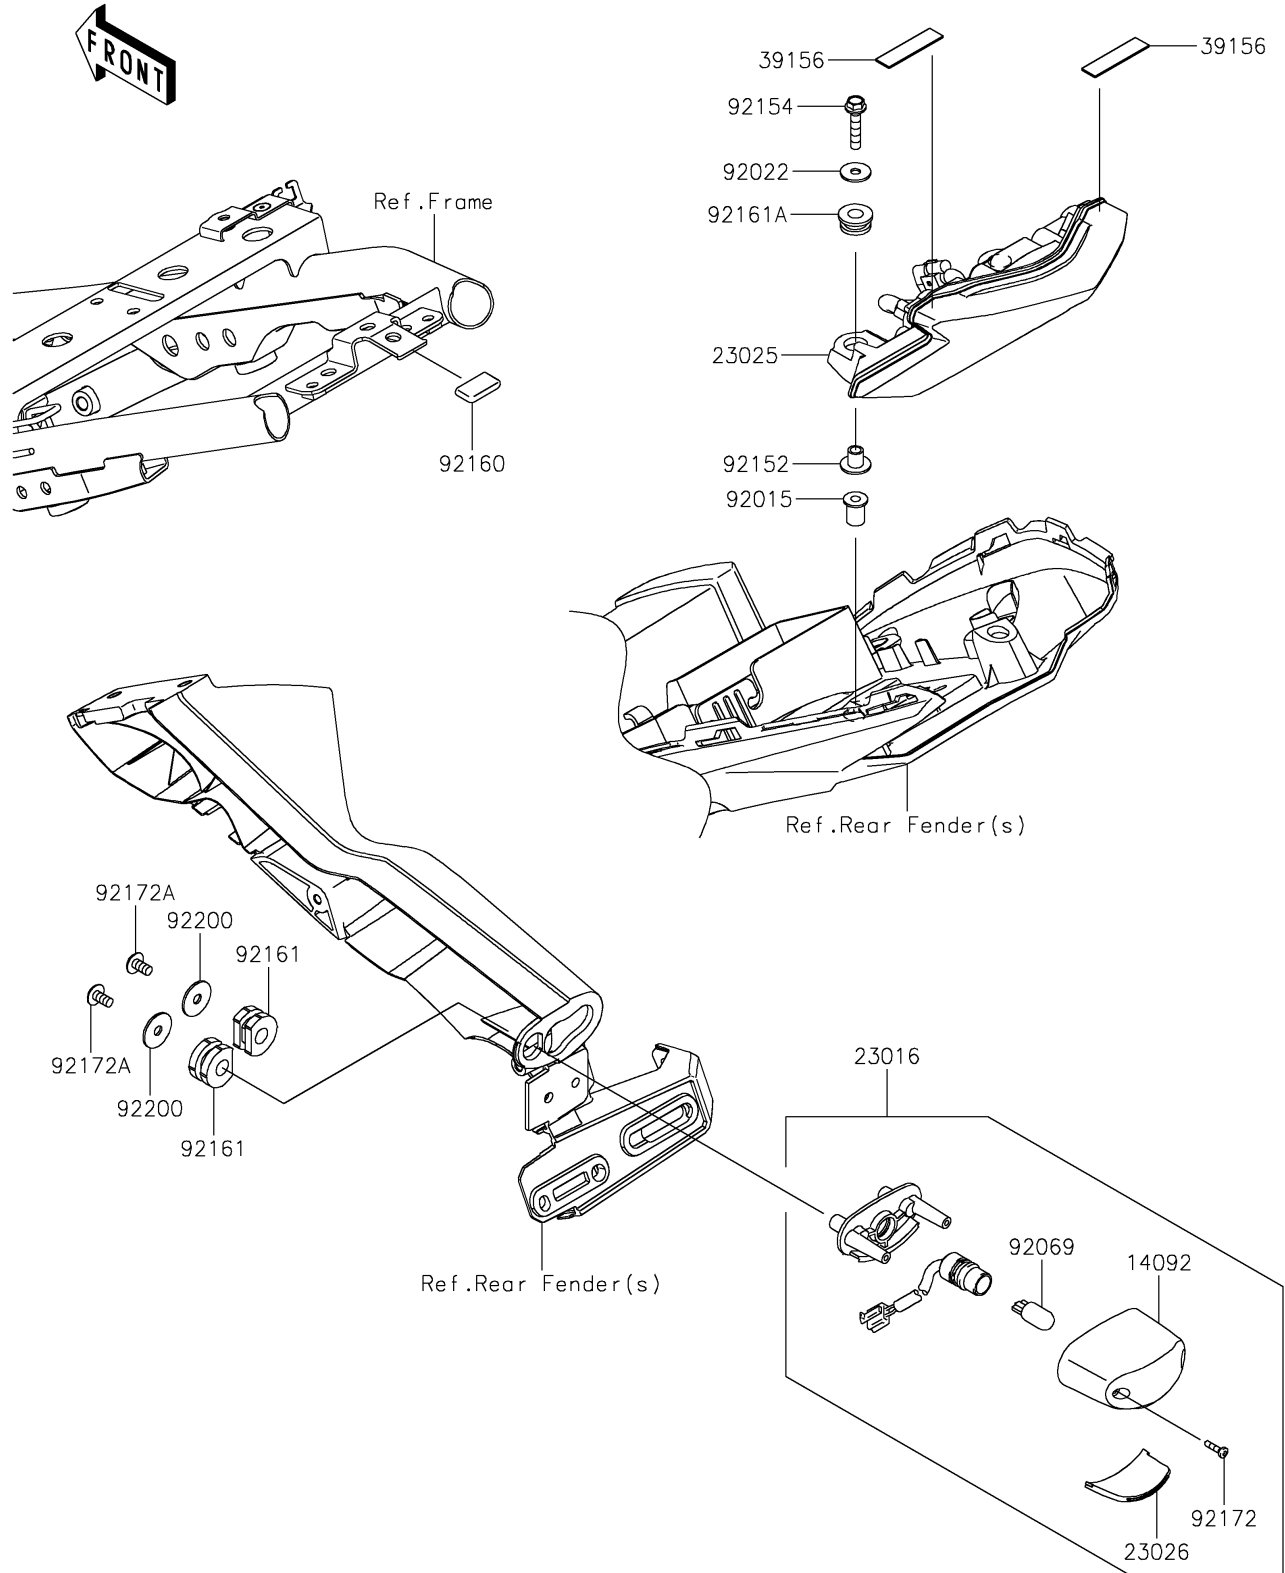

2020 NINJA® 650 ABS PARTS DIAGRAM

Taillight(s)

F2720

2020 NINJA® 650 ABS PARTS LIST

Taillight(s)

ITEM NAME	PART NUMBER	QUANTITY
COVER,LICENSE LAMP (Ref # 14092)	14092-0001	1
LAMP-ASSY,LICENSE (Ref # 23016)	23016-0607	1
LAMP-TAIL,LED (Ref # 23025)	23025-0362	1
LENS,LICENCE LAMP (Ref # 23026)	23026-0028	1
PAD,40X10X1 (Ref # 39156)	39156-2595	2
NUT,WELL,5MM (Ref # 92015)	92015-1757	2
WASHER,5.2X16X1.2 (Ref # 92022)	92022-263	2
BULB,12V 5W (Ref # 92069)	92069-1016	1
COLLAR (Ref # 92152)	92152-1592	2
BOLT,FLANGED,5X25 (Ref # 92154)	92154-0846	2
DAMPER (Ref # 92160)	92160-1190	1
DAMPER (Ref # 92161)	92161-0776	2
DAMPER,8X18X8.1 (Ref # 92161A)	92161-1369	2
SCREW,TAPPING,2.9X13 (Ref # 92172)	92172-0343	2
SCREW,TAPPING,5X16 (Ref # 92172A)	92172-0427	2
WASHER,5.5X20X1.2 (Ref # 92200)	92200-0284	2