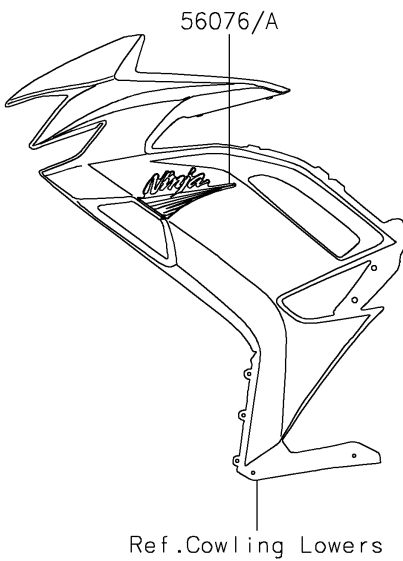

2020 NINJA® 650 ABS PARTS DIAGRAM

Decals(Black)(MLF)

F2861

2020 NINJA® 650 ABS PARTS LIST

Decals(Black)(MLF)

ITEM NAME	PART NUMBER	QUANTITY
MARK,FR FENDER,ABS (Ref # 56054)	56054-1413	2
MARK,WINDSHIELD,KAWASAKI (Ref # 56054A)	56054-2261	1
MARK,FUEL TANK,KAWASAKI (Ref # 56054B)	56054-2714	2
MARK,TAIL COVER,650 (Ref # 56054C)	56054-2715	2
PATTERN,SIDE COWL.,LH (Ref # 56076)	56076-0969	1
PATTERN,SIDE COWL.,RH (Ref # 56076A)	56076-0970	1
PATTERN,FUEL TANK (Ref # 56076B)	56076-0971	1