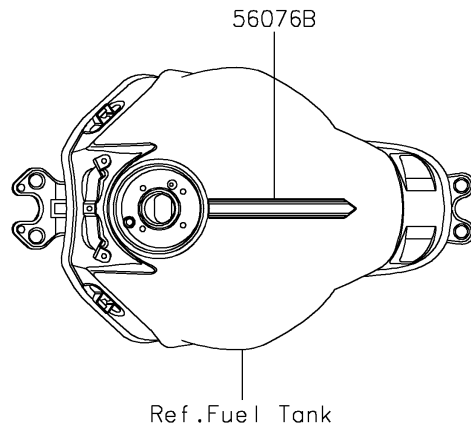

2020 NINJA® 650 ABS PARTS DIAGRAM

Decals(Black)(MLF)

F2861

2020 NINJA® 650 ABS PARTS LIST

Decals(Black)(MLF)

ITEM NAME	PART NUMBER	QUANTITY
MARK,FR FENDER,ABS (Ref # 56054)	56054-1413	2
MARK,WINDSHIELD,KAWASAKI (Ref # 56054A)	56054-2261	1
MARK,FUEL TANK,KAWASAKI (Ref # 56054B)	56054-2714	2
MARK,TAIL COVER,650 (Ref # 56054C)	56054-2715	2
PATTERN,SIDE COWL.,LH (Ref # 56076)	56076-0969	1
PATTERN,SIDE COWL.,RH (Ref # 56076A)	56076-0970	1
PATTERN,FUEL TANK (Ref # 56076B)	56076-0971	1