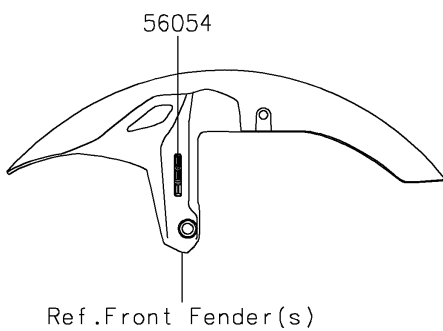

2020 NINJA® 650 ABS PARTS DIAGRAM

Decals(Black)(MLF)

F2861

2020 NINJA® 650 ABS PARTS LIST

Decals(Black)(MLF)

ITEM NAME	PART NUMBER	QUANTITY
MARK,FR FENDER,ABS (Ref # 56054)	56054-1413	2
MARK,WINDSHIELD,KAWASAKI (Ref # 56054A)	56054-2261	1
MARK,FUEL TANK,KAWASAKI (Ref # 56054B)	56054-2714	2
MARK,TAIL COVER,650 (Ref # 56054C)	56054-2715	2
PATTERN,SIDE COWL.,LH (Ref # 56076)	56076-0969	1
PATTERN,SIDE COWL.,RH (Ref # 56076A)	56076-0970	1
PATTERN,FUEL TANK (Ref # 56076B)	56076-0971	1