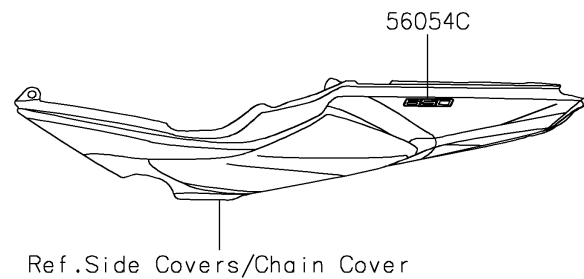

2020 NINJA® 650 ABS PARTS DIAGRAM

Decals(Black)(MLF)

F2861

2020 NINJA® 650 ABS PARTS LIST

Decals(Black)(MLF)

ITEM NAME	PART NUMBER	QUANTITY
MARK,FR FENDER,ABS (Ref # 56054)	56054-1413	2
MARK,WINDSHIELD,KAWASAKI (Ref # 56054A)	56054-2261	1
MARK,FUEL TANK,KAWASAKI (Ref # 56054B)	56054-2714	2
MARK,TAIL COVER,650 (Ref # 56054C)	56054-2715	2
PATTERN,SIDE COWL.,LH (Ref # 56076)	56076-0969	1
PATTERN,SIDE COWL.,RH (Ref # 56076A)	56076-0970	1
PATTERN,FUEL TANK (Ref # 56076B)	56076-0971	1