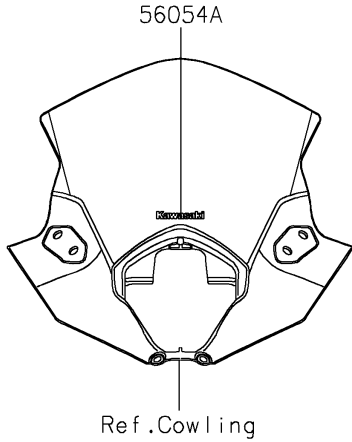

2020 NINJA® 650 ABS PARTS DIAGRAM

Decals(Black)(MLF)

F2861

2020 NINJA® 650 ABS PARTS LIST

Decals(Black)(MLF)

ITEM NAME	PART NUMBER	QUANTITY
MARK,FR FENDER,ABS (Ref # 56054)	56054-1413	2
MARK,WINDSHIELD,KAWASAKI (Ref # 56054A)	56054-2261	1
MARK,FUEL TANK,KAWASAKI (Ref # 56054B)	56054-2714	2
MARK,TAIL COVER,650 (Ref # 56054C)	56054-2715	2
PATTERN,SIDE COWL.,LH (Ref # 56076)	56076-0969	1
PATTERN,SIDE COWL.,RH (Ref # 56076A)	56076-0970	1
PATTERN,FUEL TANK (Ref # 56076B)	56076-0971	1