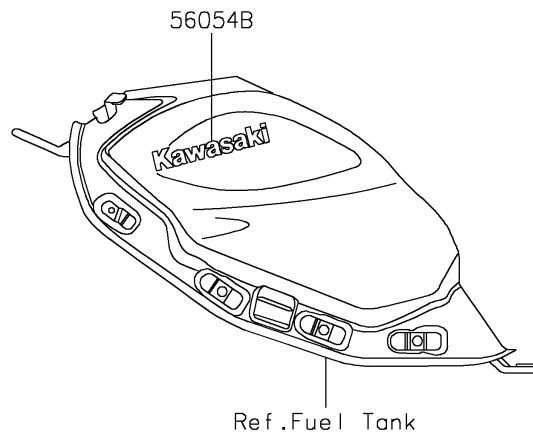

2020 NINJA® 650 ABS PARTS DIAGRAM

Decals(Black)(MLF)

F2861

2020 NINJA® 650 ABS PARTS LIST

Decals(Black)(MLF)

ITEM NAME	PART NUMBER	QUANTITY
MARK,FR FENDER,ABS (Ref # 56054)	56054-1413	2
MARK,WINDSHIELD,KAWASAKI (Ref # 56054A)	56054-2261	1
MARK,FUEL TANK,KAWASAKI (Ref # 56054B)	56054-2714	2
MARK,TAIL COVER,650 (Ref # 56054C)	56054-2715	2
PATTERN,SIDE COWL.,LH (Ref # 56076)	56076-0969	1
PATTERN,SIDE COWL.,RH (Ref # 56076A)	56076-0970	1
PATTERN,FUEL TANK (Ref # 56076B)	56076-0971	1