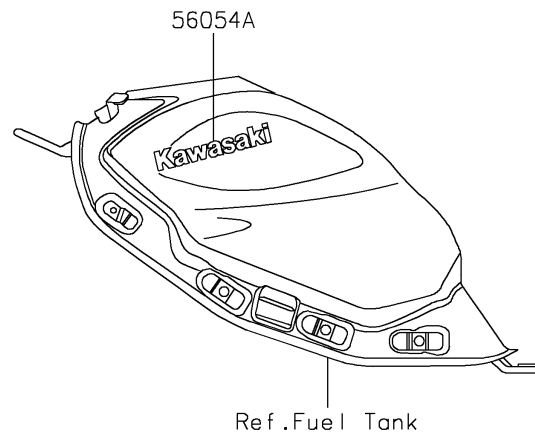

# 2020 NINJA® 650 ABS PARTS DIAGRAM

Decals(White)(MLF)(CA,US)

F2861A

## 2020 NINJA® 650 ABS PARTS LIST

Decals(White)(MLF)(CA,US)

ITEM NAME	PART NUMBER	QUANTITY
MARK,FR FENDER,ABS (Ref # 56054)	56054-1412	2
MARK,FUEL TANK,KAWASAKI (Ref # 56054A)	56054-1477	2
MARK,WINDSHIELD,KAWASAKI (Ref # 56054B)	56054-2261	1
MARK,TAIL COVER,650 (Ref # 56054C)	56054-2716	2
PATTERN,SIDE COWL.,LH (Ref # 56076)	56076-0972	1
PATTERN,SIDE COWL.,RH (Ref # 56076A)	56076-0973	1
PATTERN,FUEL TANK (Ref # 56076B)	56076-0974	1