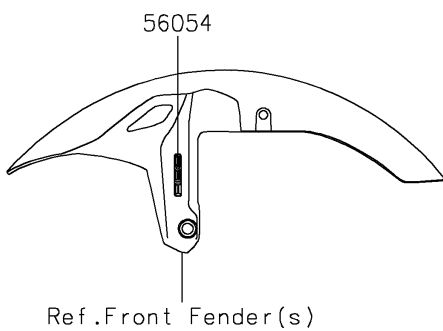

# 2020 NINJA® 650 ABS PARTS DIAGRAM

Decals(White)(MLF)(CA,US)

F2861A

## 2020 NINJA® 650 ABS PARTS LIST

Decals(White)(MLF)(CA,US)

ITEM NAME	PART NUMBER	QUANTITY
MARK,FR FENDER,ABS (Ref # 56054)	56054-1412	2
MARK,FUEL TANK,KAWASAKI (Ref # 56054A)	56054-1477	2
MARK,WINDSHIELD,KAWASAKI (Ref # 56054B)	56054-2261	1
MARK,TAIL COVER,650 (Ref # 56054C)	56054-2716	2
PATTERN,SIDE COWL.,LH (Ref # 56076)	56076-0972	1
PATTERN,SIDE COWL.,RH (Ref # 56076A)	56076-0973	1
PATTERN,FUEL TANK (Ref # 56076B)	56076-0974	1