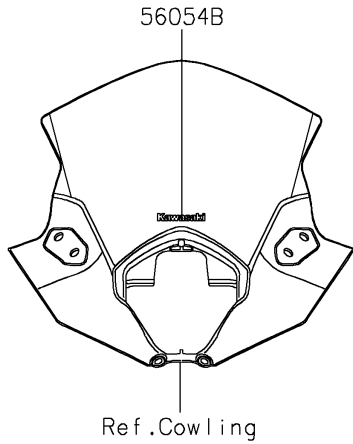

# 2020 NINJA® 650 ABS PARTS DIAGRAM

Decals(White)(MLF)(CA,US)

F2861A

## 2020 NINJA® 650 ABS PARTS LIST

Decals(White)(MLF)(CA,US)

ITEM NAME	PART NUMBER	QUANTITY
MARK,FR FENDER,ABS (Ref # 56054)	56054-1412	2
MARK,FUEL TANK,KAWASAKI (Ref # 56054A)	56054-1477	2
MARK,WINDSHIELD,KAWASAKI (Ref # 56054B)	56054-2261	1
MARK,TAIL COVER,650 (Ref # 56054C)	56054-2716	2
PATTERN,SIDE COWL.,LH (Ref # 56076)	56076-0972	1
PATTERN,SIDE COWL.,RH (Ref # 56076A)	56076-0973	1
PATTERN,FUEL TANK (Ref # 56076B)	56076-0974	1