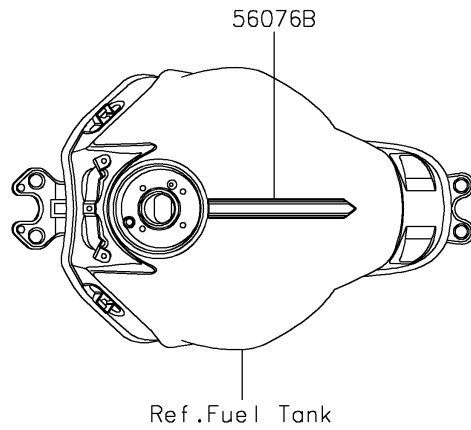

# 2020 NINJA® 650 ABS PARTS DIAGRAM

Decals(White)(MLF)(CA,US)

F2861A

## 2020 NINJA® 650 ABS PARTS LIST

Decals(White)(MLF)(CA,US)

ITEM NAME	PART NUMBER	QUANTITY
MARK,FR FENDER,ABS (Ref # 56054)	56054-1412	2
MARK,FUEL TANK,KAWASAKI (Ref # 56054A)	56054-1477	2
MARK,WINDSHIELD,KAWASAKI (Ref # 56054B)	56054-2261	1
MARK,TAIL COVER,650 (Ref # 56054C)	56054-2716	2
PATTERN,SIDE COWL.,LH (Ref # 56076)	56076-0972	1
PATTERN,SIDE COWL.,RH (Ref # 56076A)	56076-0973	1
PATTERN,FUEL TANK (Ref # 56076B)	56076-0974	1