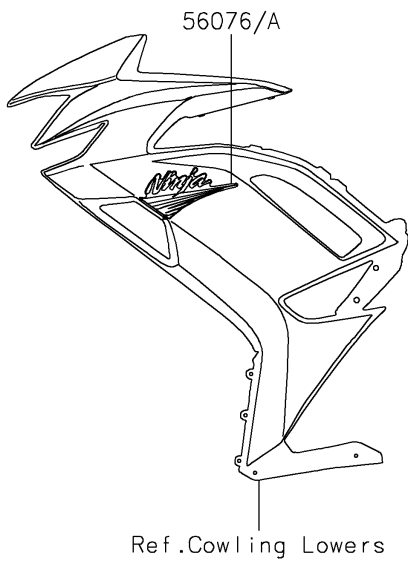

# 2020 NINJA® 650 ABS PARTS DIAGRAM

Decals(White)(MLF)(CA,US)

F2861A

## 2020 NINJA® 650 ABS PARTS LIST

Decals(White)(MLF)(CA,US)

ITEM NAME	PART NUMBER	QUANTITY
MARK,FR FENDER,ABS (Ref # 56054)	56054-1412	2
MARK,FUEL TANK,KAWASAKI (Ref # 56054A)	56054-1477	2
MARK,WINDSHIELD,KAWASAKI (Ref # 56054B)	56054-2261	1
MARK,TAIL COVER,650 (Ref # 56054C)	56054-2716	2
PATTERN,SIDE COWL.,LH (Ref # 56076)	56076-0972	1
PATTERN,SIDE COWL.,RH (Ref # 56076A)	56076-0973	1
PATTERN,FUEL TANK (Ref # 56076B)	56076-0974	1