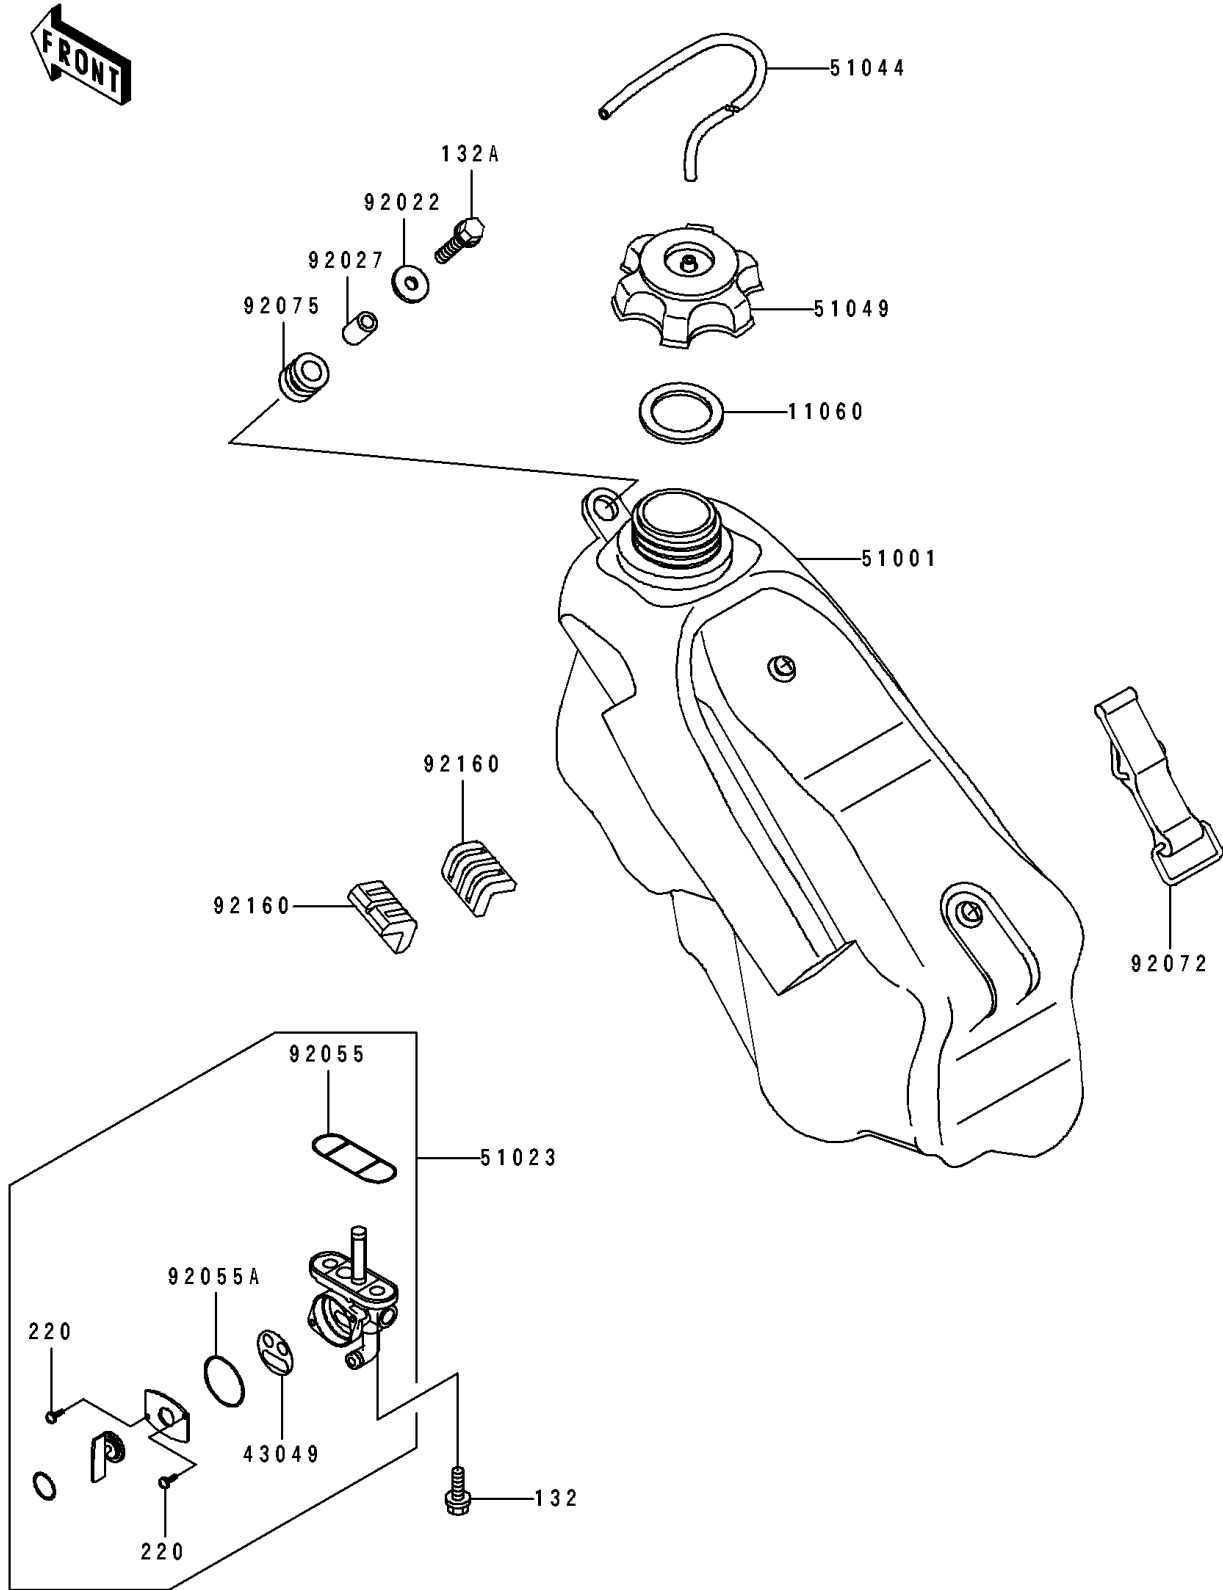

1997 KX250 PARTS DIAGRAM

Fuel Tank

F 2 4 1 0

1997 KX250 PARTS LIST

Fuel Tank

ITEM NAME	PART NUMBER	QUANTITY
BOLT-FLANGED-SMALL (Ref # 132)	132G0612	2
BOLT-FLANGED-SMALL (Ref # 132A)	132G0625	1
SCREW-PAN-CROS (Ref # 220)	220B0308	2
GASKET,FUEL TANK CAP (Ref # 11060)	11060-1340	1
PACKING,TAP VALVE (Ref # 43049)	43049-1066	1
TANK-COMP-FUEL,F.BLACK (Ref # 51001)	51001-1489-6Z	1
TAP-ASSY,FUEL (Ref # 51023)	51023-1182	1
TUBE-ASSY (Ref # 51044)	51044-1185	1
CAP-TANK,FUEL (Ref # 51049)	51049-1108	1
WASHER,6.5X24X2 (Ref # 92022)	92022-1690	1
COLLAR,6.8X10X14 (Ref # 92027)	92027-1966	1
RING-O,FUEL TAP PACKING (Ref # 92055)	92055-1112	1
RING-O,TAP LEVER (Ref # 92055A)	92055-1419	1
BAND,FUEL TANK (Ref # 92072)	92072-1229	1
DAMPER (Ref # 92075)	92075-1787	1
DAMPER,FUEL TANK (Ref # 92160)	92160-1328	2