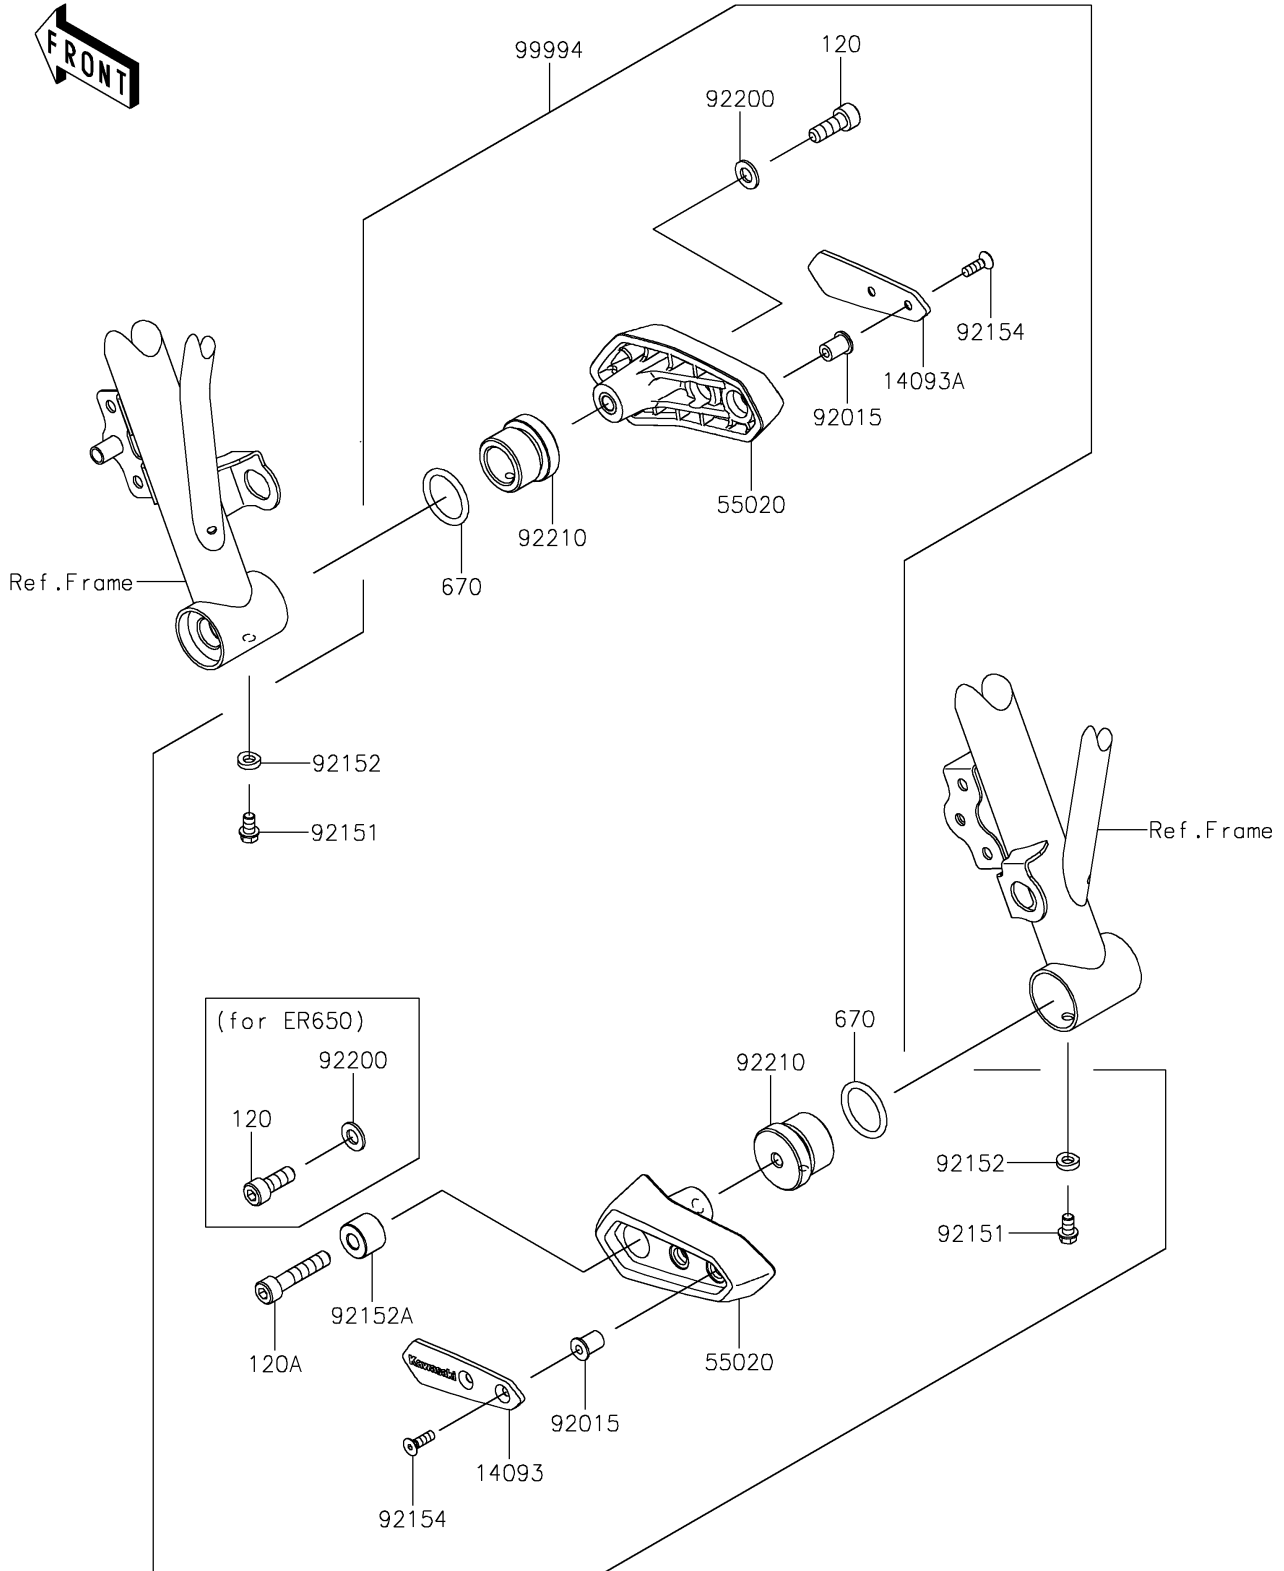

2020 NINJA® 650 ABS PARTS DIAGRAM

Accessory(Frame Slider)

F2910A

2020 NINJA® 650 ABS PARTS LIST

Accessory(Frame Slider)

ITEM NAME	PART NUMBER	QUANTITY
BOLT-SOCKET,8X22 (Ref # 120)	120CA0822	2
BOLT-SOCKET,8X40 (Ref # 120A)	120CA0840	1
COVER,SLIDER,LH (Ref # 14093)	14093-0350	1
COVER,SLIDER,RH (Ref # 14093A)	14093-0351	1
GUARD (Ref # 55020)	55020-1997	2
O RING,26MM (Ref # 670)	670B3026	2
NUT,WELL,5MM (Ref # 92015)	92015-1757	4
BOLT,6X10 (Ref # 92151)	92151-1277	2
COLLAR,6.3X12 (Ref # 92152)	92152-2236	2
COLLAR,8.3X20X15 (Ref # 92152A)	92152-2237	1
BOLT,SOCKET,5X16 (Ref # 92154)	92154-1014	4
WASHER,8.4X16X1.6 (Ref # 92200)	92200-0807	2
NUT (Ref # 92210)	92210-1505	2
KIT-ACCESSORY,FRAME SLIDER (Ref # 99994)	99994-0797	1