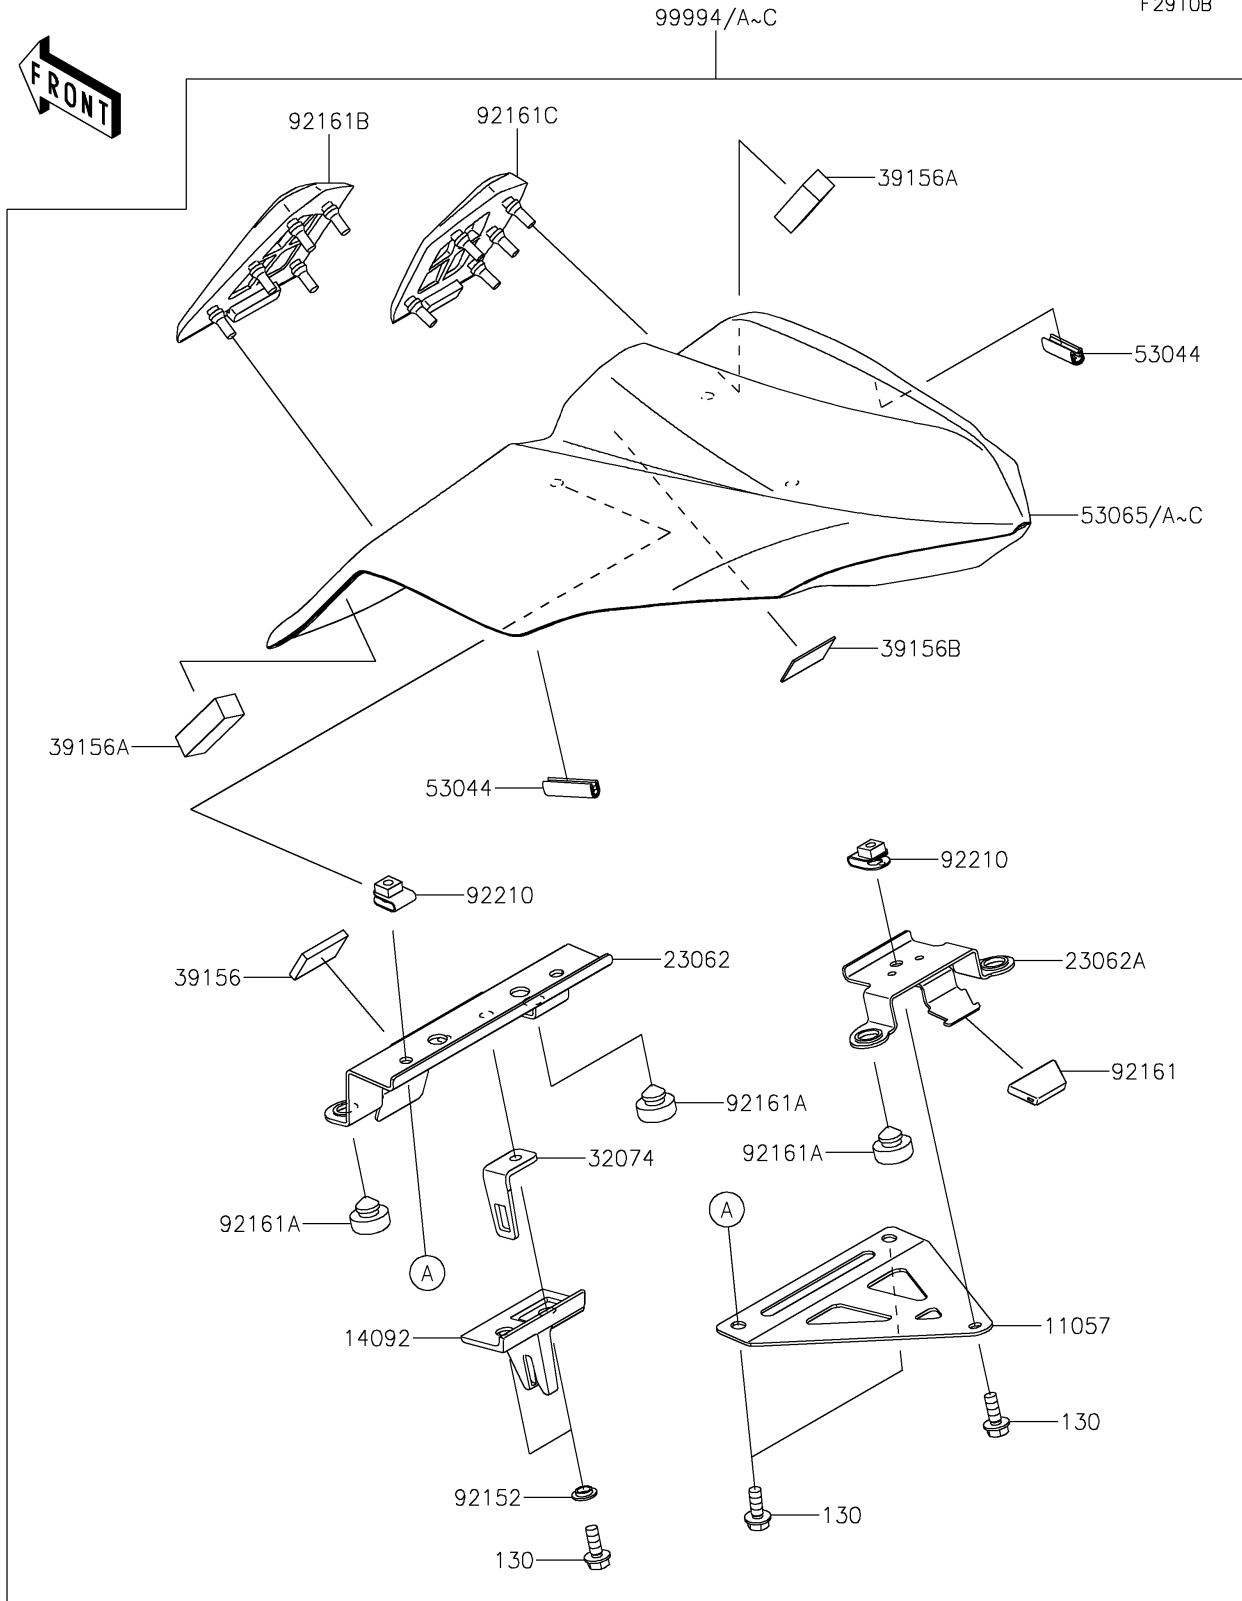

2020 NINJA® 650 ABS PARTS DIAGRAM

Accessory(Pillion Seat Cover)

F2910B

2020 NINJA® 650 ABS PARTS LIST

Accessory(Pillion Seat Cover)

ITEM NAME	PART NUMBER	QUANTITY
BRACKET,SEAT COVER (Ref # 11057)	11057-0808	1
BOLT-FLANGED,6X16 (Ref # 130)	130BA0616	5
COVER (Ref # 14092)	14092-0248	1
BRACKET-COMP (Ref # 23062)	23062-0907	1
BRACKET-COMP (Ref # 23062A)	23062-0914	1
BRACKET-LOCK (Ref # 32074)	32074-0017	1
PAD,20X30X4 (Ref # 39156)	39156-0705	1
PAD,13X43X12 (Ref # 39156A)	39156-0978	2
PAD,20X30X1 (Ref # 39156B)	39156-2199	1
TRIM,L=30 (Ref # 53044)	53044-0001	2
COVER SEAT,P.B.WHITE (Ref # 53065)	53065-0039-54X	1
COVER SEAT,M.S.BLACK (Ref # 53065A)	53065-0039-660	1
COLLAR (Ref # 92152)	92152-0250	2
DAMPER (Ref # 92161)	92161-0629	1
DAMPER,10X20X8 (Ref # 92161A)	92161-0855	4
DAMPER,COVER SEAT,LH (Ref # 92161B)	92161-1855	1
DAMPER,COVER SEAT,RH (Ref # 92161C)	92161-1856	1
NUT,6MM (Ref # 92210)	92210-0277	3
KIT,SINGLE SEAT COVER,P.B.WHT (Ref # 99994)	99994-0796-54X	1
KIT,SINGLE SEAT COVER,M.S.BLK (Ref # 99994A)	99994-0796-660	1