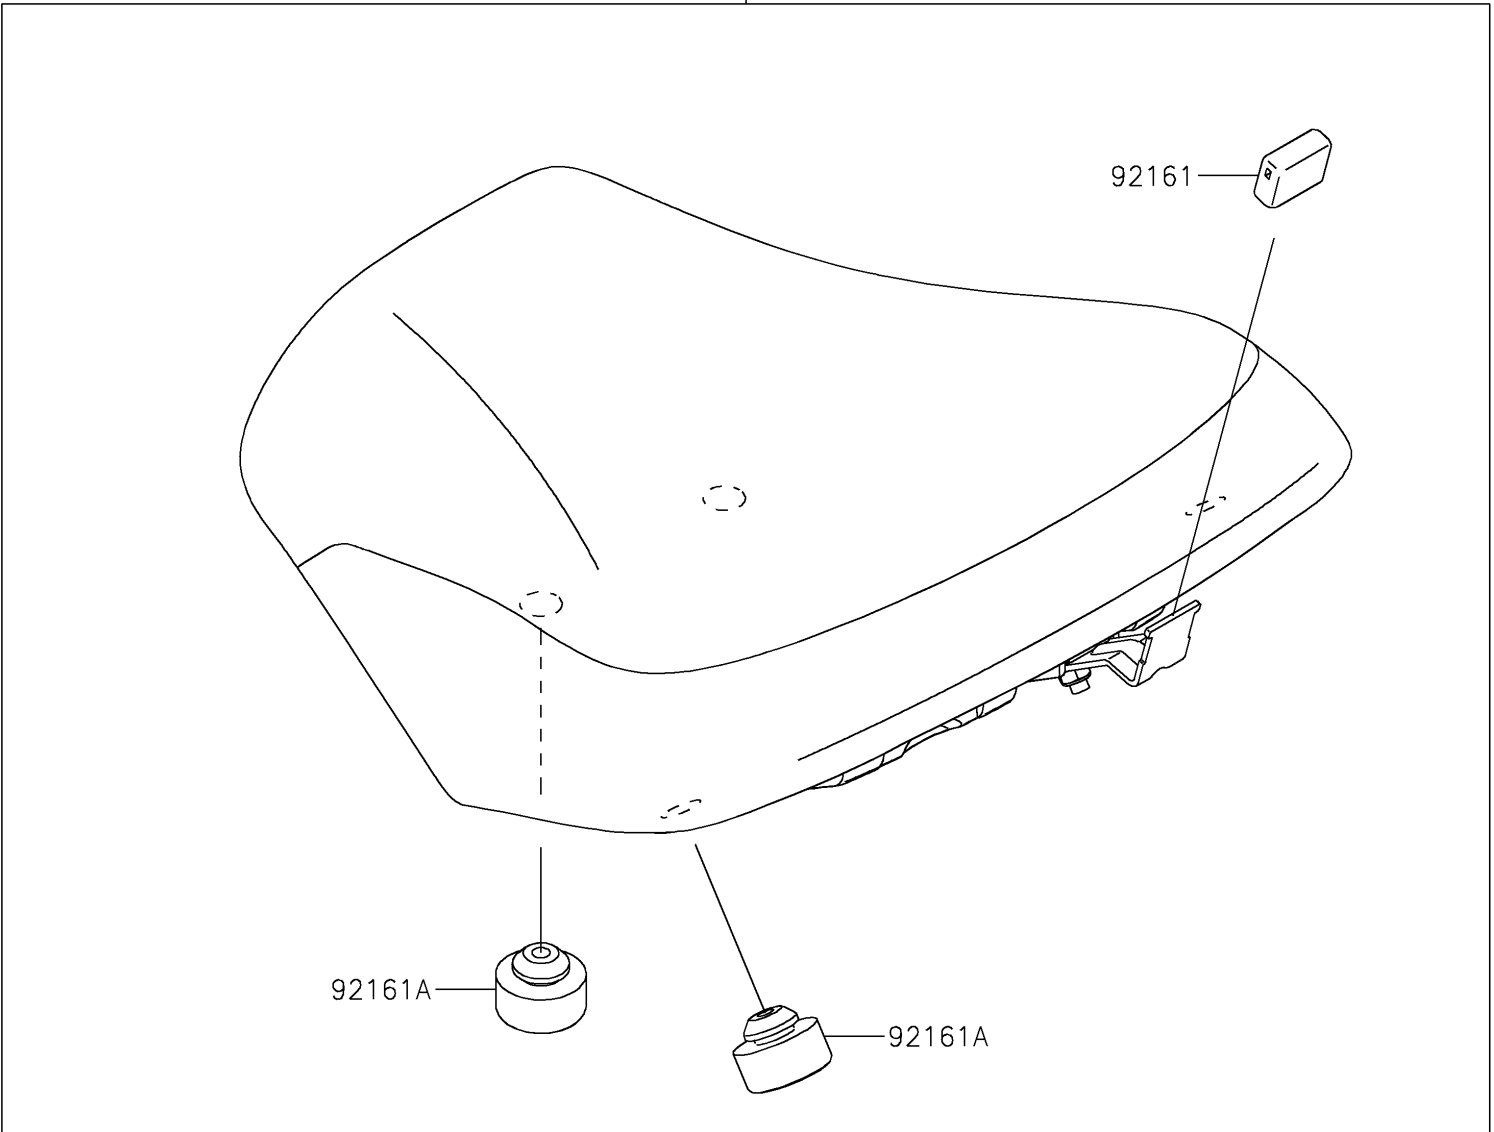

# 2020 NINJA® 650 ABS PARTS DIAGRAM

Accessory(High Seat)

F2910C

99994

92161 

92161A 

 92161A

## 2020 NINJA® 650 ABS PARTS LIST

Accessory(High Seat)

ITEM NAME	PART NUMBER	QUANTITY
DAMPER,SEAT BRACKET,FR (Ref # 92161)	92161-1865	1
DAMPER,14X30X14.5 (Ref # 92161A)	92161-1970	4
KIT-ACCESSORY,HIGH-SEAT (Ref # 99994)	99994-1062	1